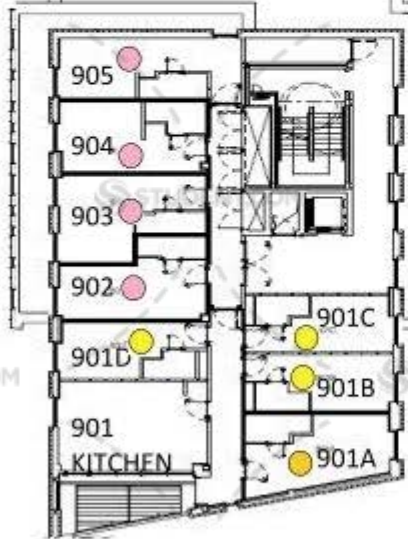

N  
E  
A  
T  
H  
O  
R  
P  
E  
R  
O  
A  
D

DAISY WALK

N

W

E

S

RADFORD STREET

- |               |         |   |
|---------------|---------|---|
| Silver        | Plus    |    |
| Bronze        | Ensuite |    |
| Silver        | Ensuite |    |
| Gold          | Ensuite |    |
| Platinum      | Ensuite |  |
| Bronze        | Studio  |  |
| Silver        | Studio  |  |
| Gold          | Studio  |  |
| Two-bed Apart |         |  |