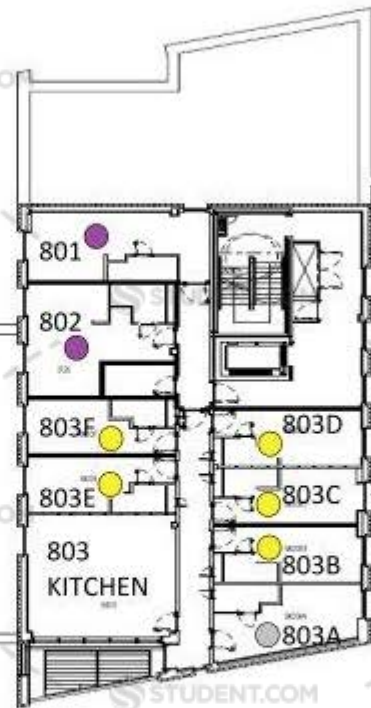

N
E
A
T
H
O
R
P
E
R
O
A
D

DAISY WALK

N

W

E

S

RADFORD STREET

- | | | |
|----------|---------------|------------|
| Bronze | Ensuite | Yellow dot |
| Silver | Ensuite | Grey dot |
| Gold | Ensuite | Yellow dot |
| Platinum | Ensuite | Grey dot |
| Bronze | Studio | Green dot |
| Silver | Studio | Blue dot |
| Gold | Studio | Purple dot |
| | Two-bed Apart | Red dot |