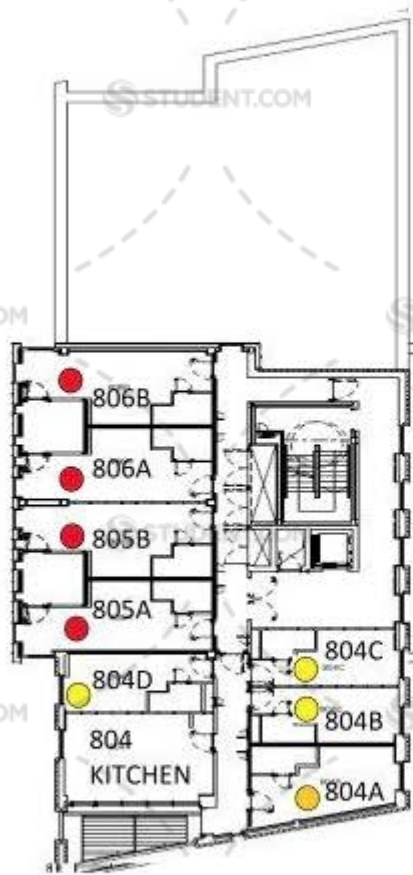

N
E
A
T
H
O
R
P
E
R
O
A
D

DAISY WALK

N

W

E

S

RADFORD STREET

- | | | |
|----------|---------------|------------|
| Bronze | Ensuite | Yellow dot |
| Silver | Ensuite | Grey dot |
| Gold | Ensuite | Yellow dot |
| Platinum | Ensuite | Grey dot |
| Bronze | Studio | Green dot |
| Silver | Studio | Blue dot |
| Gold | Studio | Purple dot |
| | Two-bed Apart | Red dot |