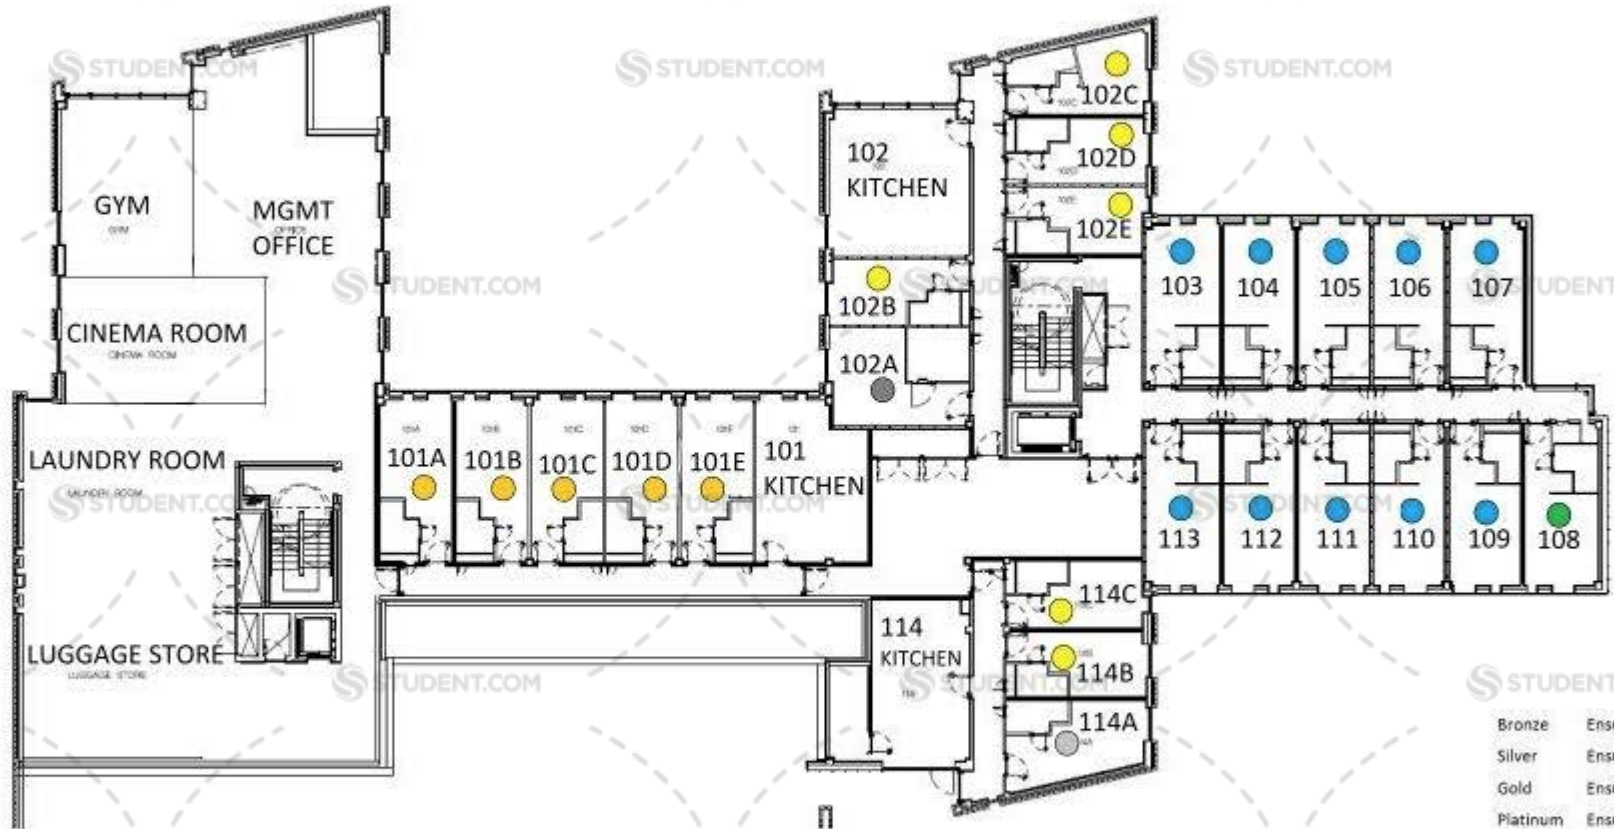

N
E
A
T
H
O
R
P
E
R
O
A
D

W

E

S

RADFORD STREET

- | | | |
|---------------|---------|------------|
| Bronze | Ensuite | Yellow dot |
| Silver | Ensuite | Grey dot |
| Gold | Ensuite | Yellow dot |
| Platinum | Ensuite | Grey dot |
| Bronze | Studio | Green dot |
| Silver | Studio | Blue dot |
| Gold | Studio | Purple dot |
| Two-bed Apart | | Red dot |