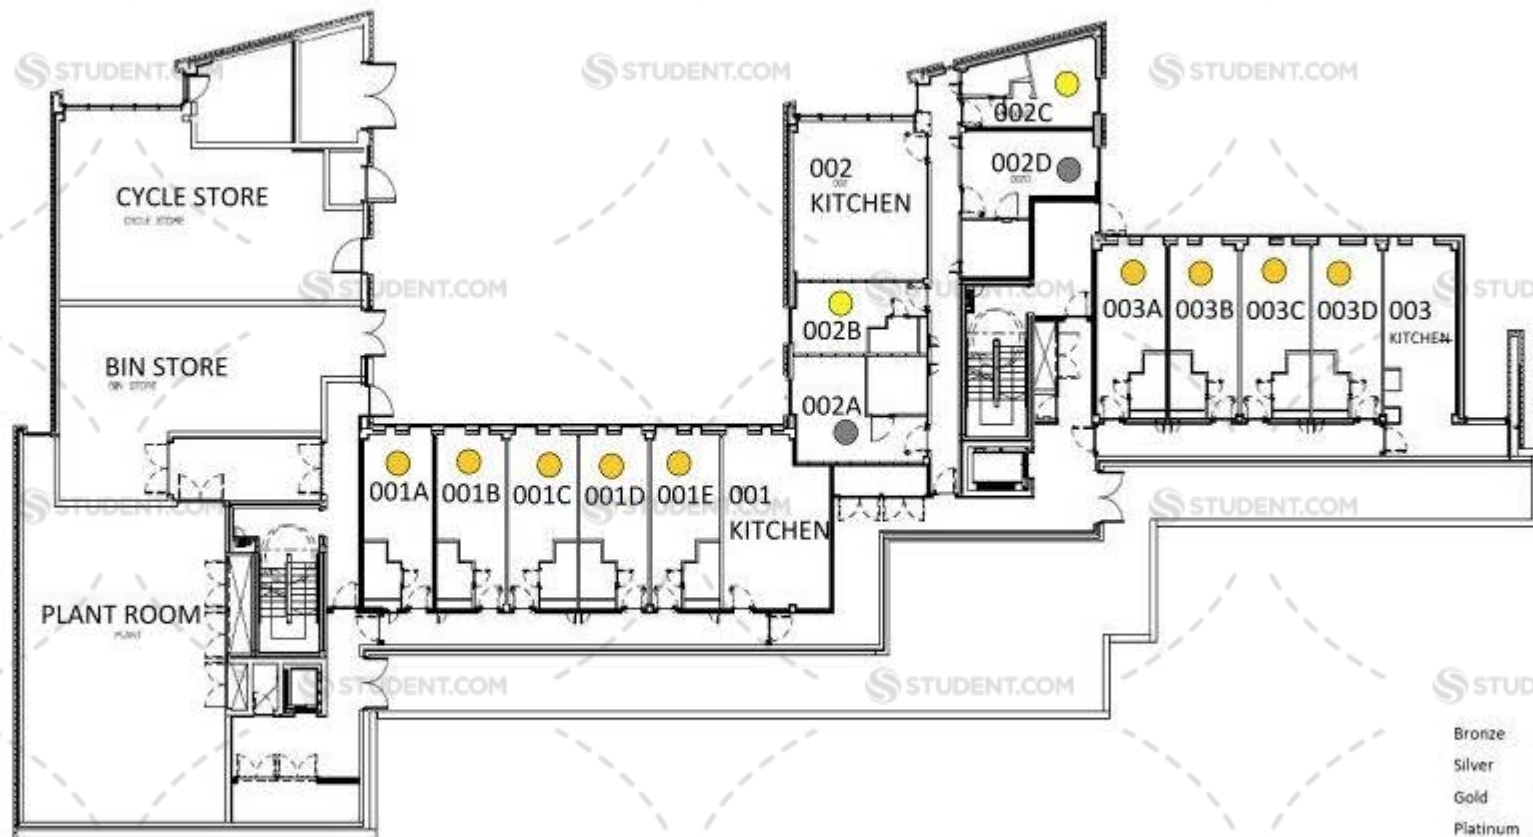

N
E
A
T
H
O
R
P
E
R
O
A
D

DAISY WALK

N

W

E

S

RADFORD STREET

- | | | |
|---------------|---------|---------------|
| Bronze | Ensuite | Yellow circle |
| Silver | Ensuite | Grey circle |
| Gold | Ensuite | Yellow circle |
| Platinum | Ensuite | Grey circle |
| Bronze | Studio | Green circle |
| Silver | Studio | Blue circle |
| Gold | Studio | Purple circle |
| Two-bed Apart | | Red circle |