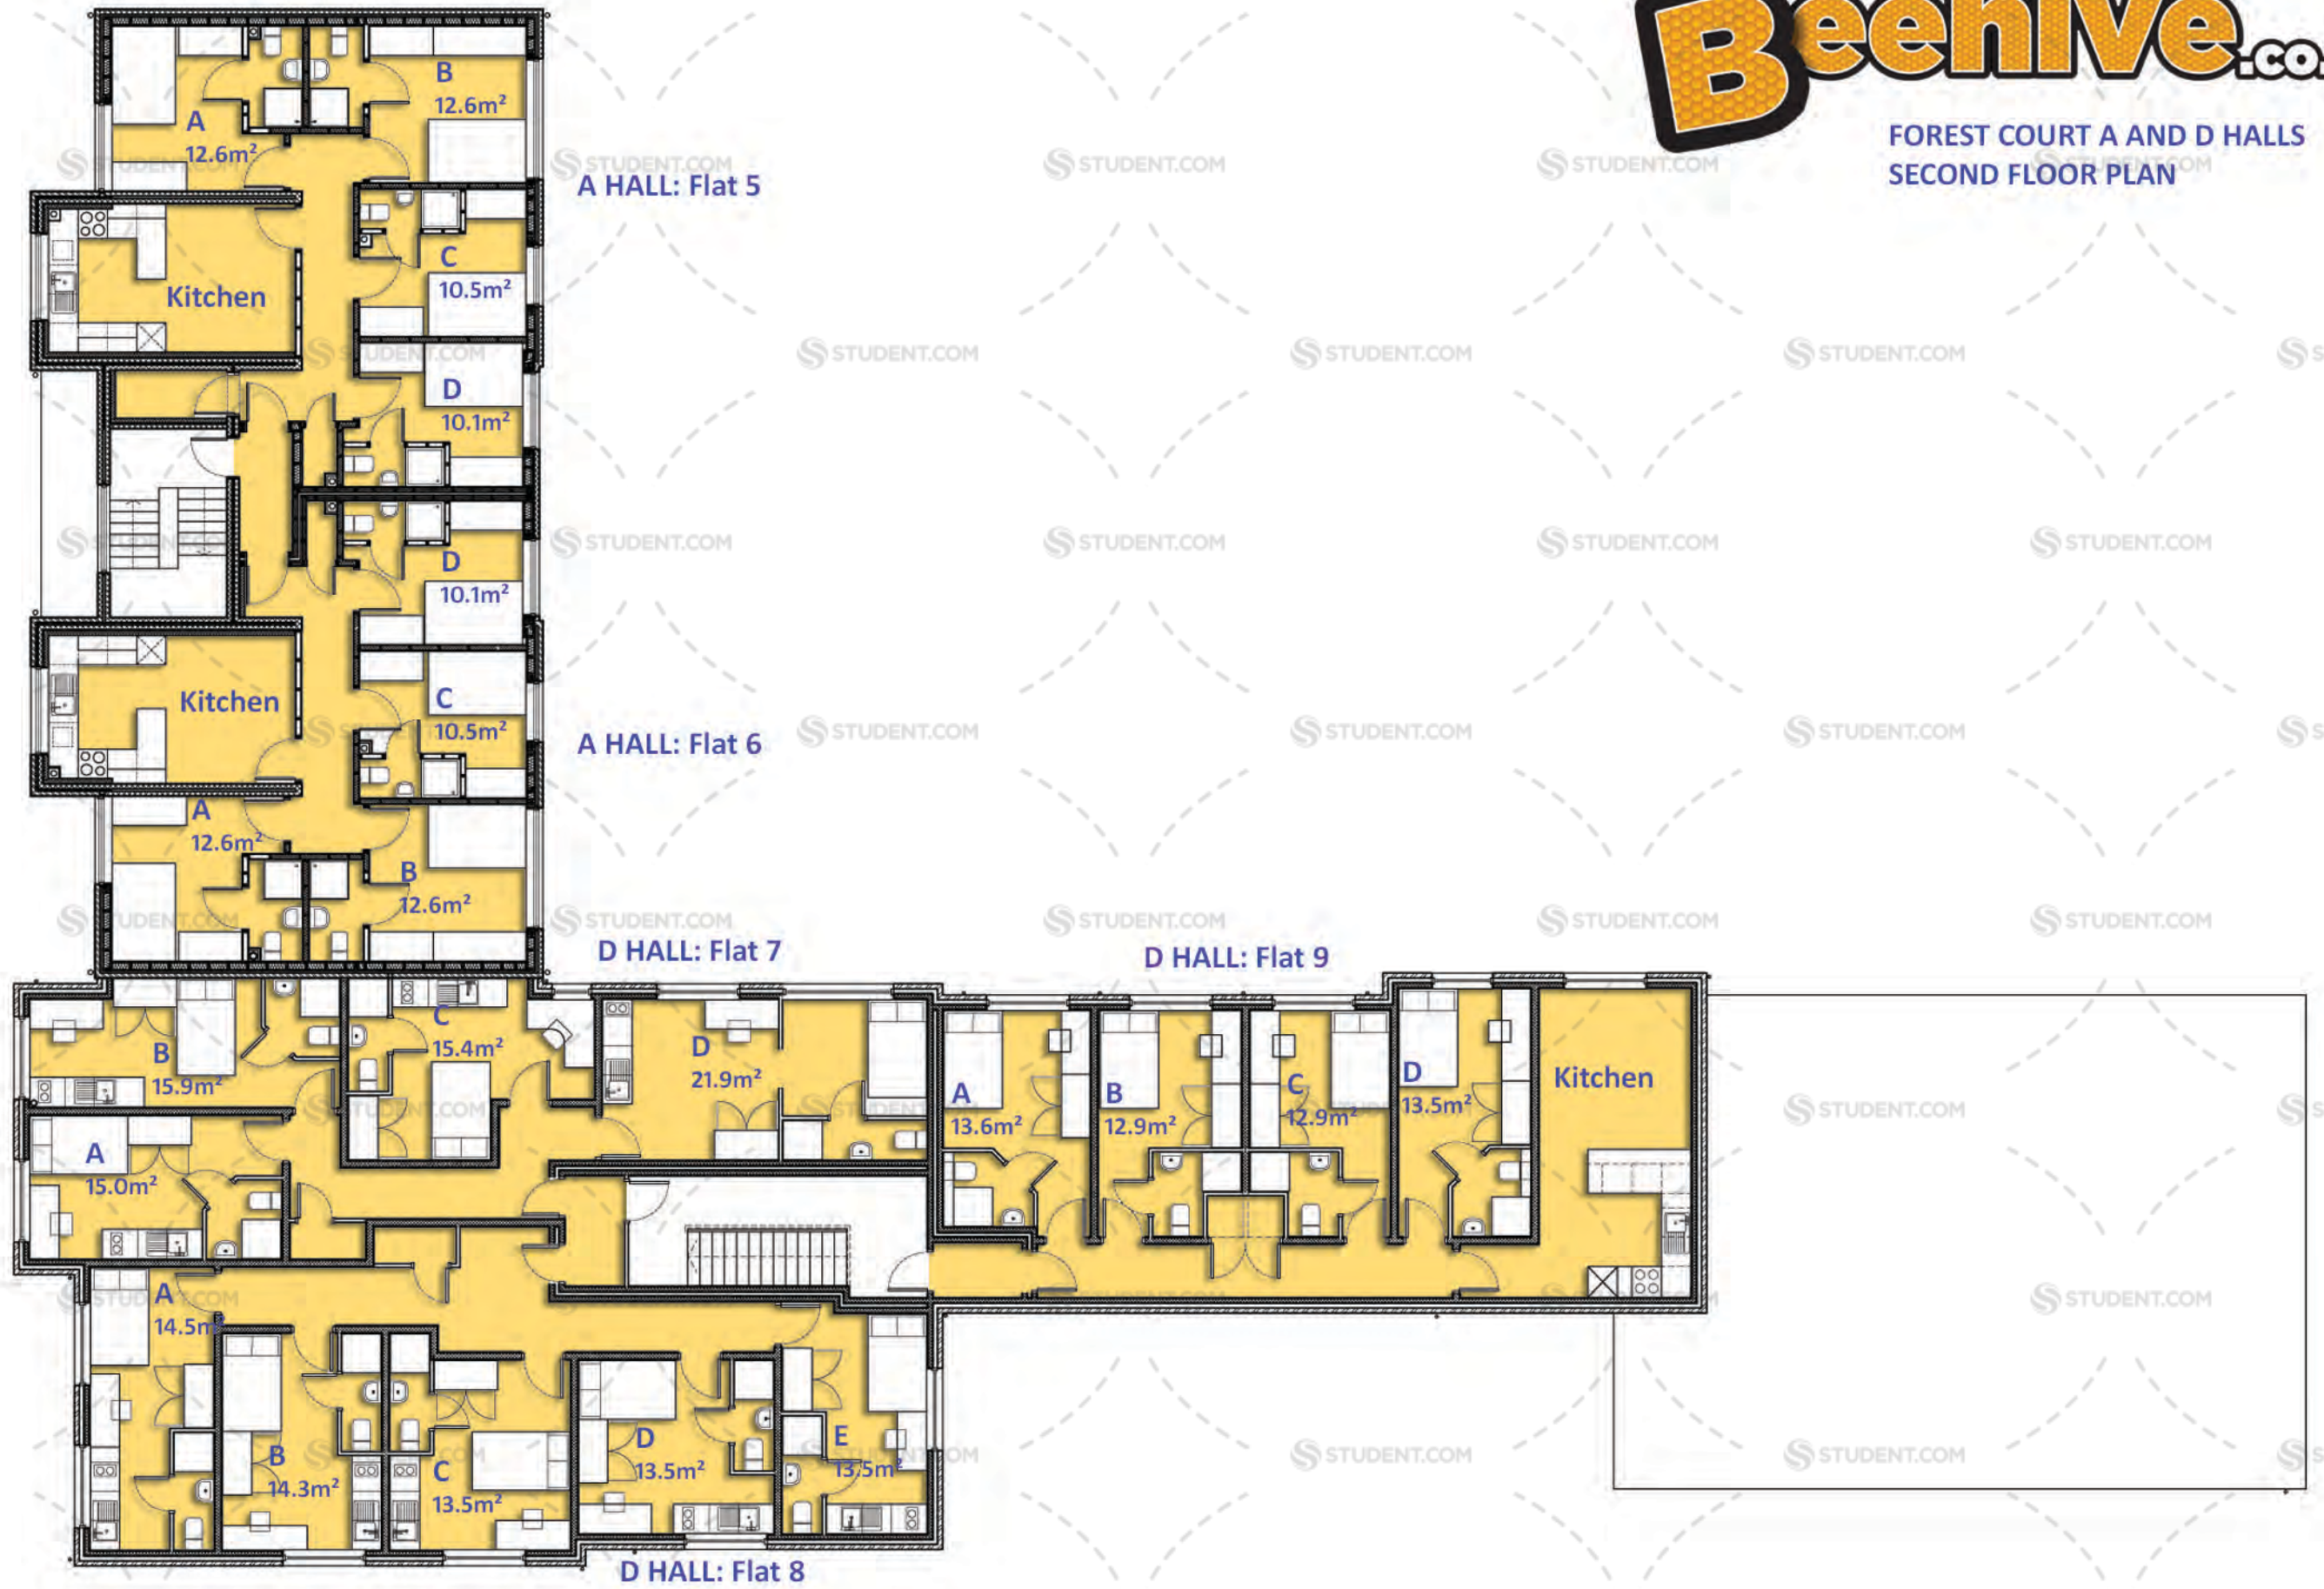

D HALLS

SOCIAL AREA

COMMUNAL
AREA

Emmanuel
Parish Church

12a

Platinum En-suite rooms: **A and B**
 Gold-A En-suite Rooms: **C**
 Gold-B En-suite Rooms: **D**

Forest Court: B Halls

Platinum En-suite rooms: **A and B**

Gold-A En-suite Rooms: **C**

Gold-B En-suite Rooms: **D**