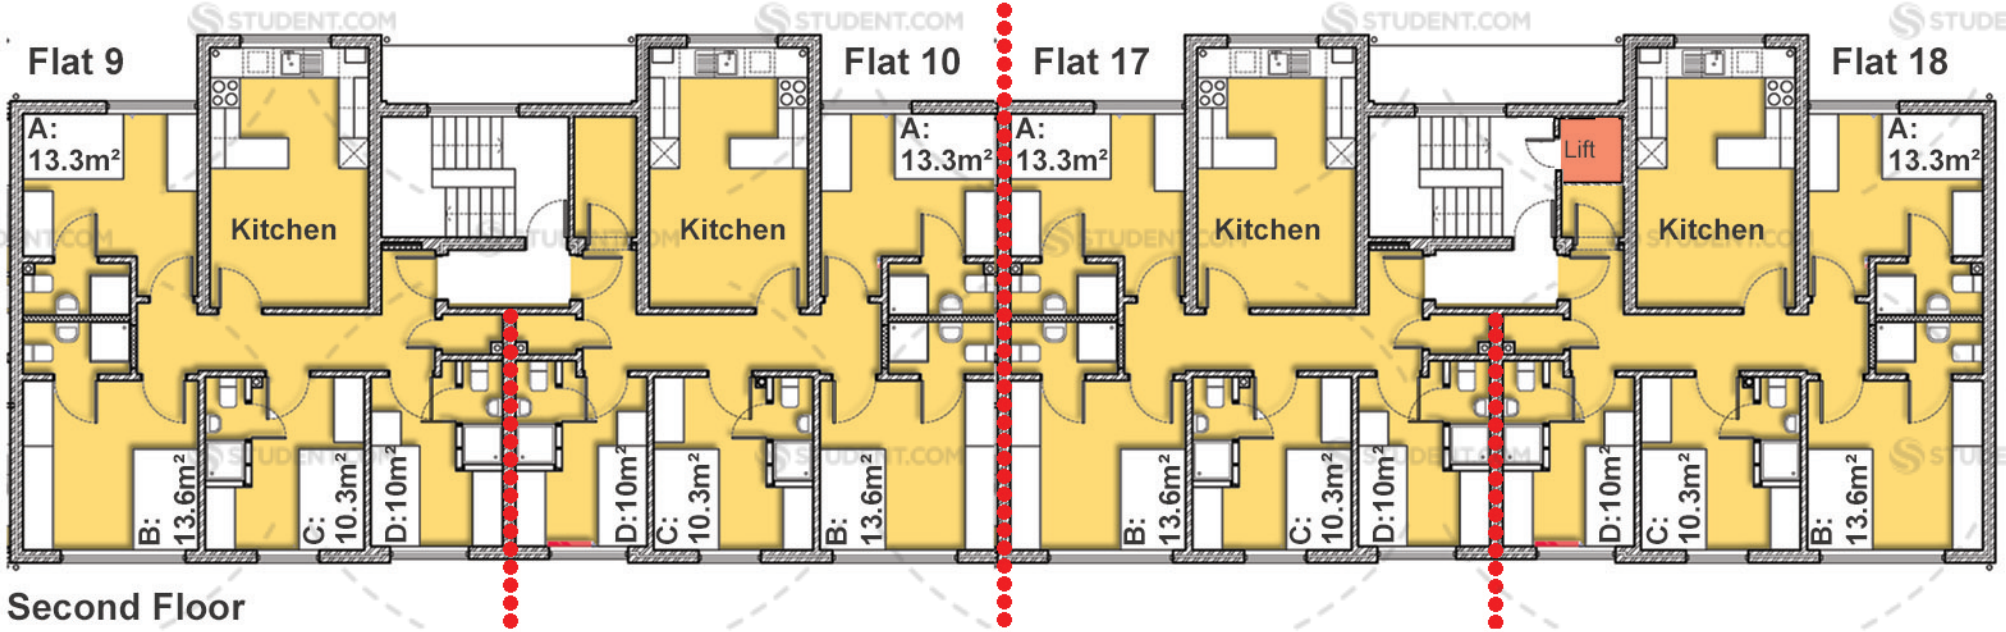

D HALLS

SOCIAL AREA

COMMUNAL
AREA

Emmanuel
Parish Church

12a

Platinum En-suite rooms: **A and B**
 Gold-A En-suite Rooms: **C**
 Gold-B En-suite Rooms: **D**

Forest Court: B Halls

Platinum En-suite rooms: **A and B**

Gold-A En-suite Rooms: **C**

Gold-B En-suite Rooms: **D**