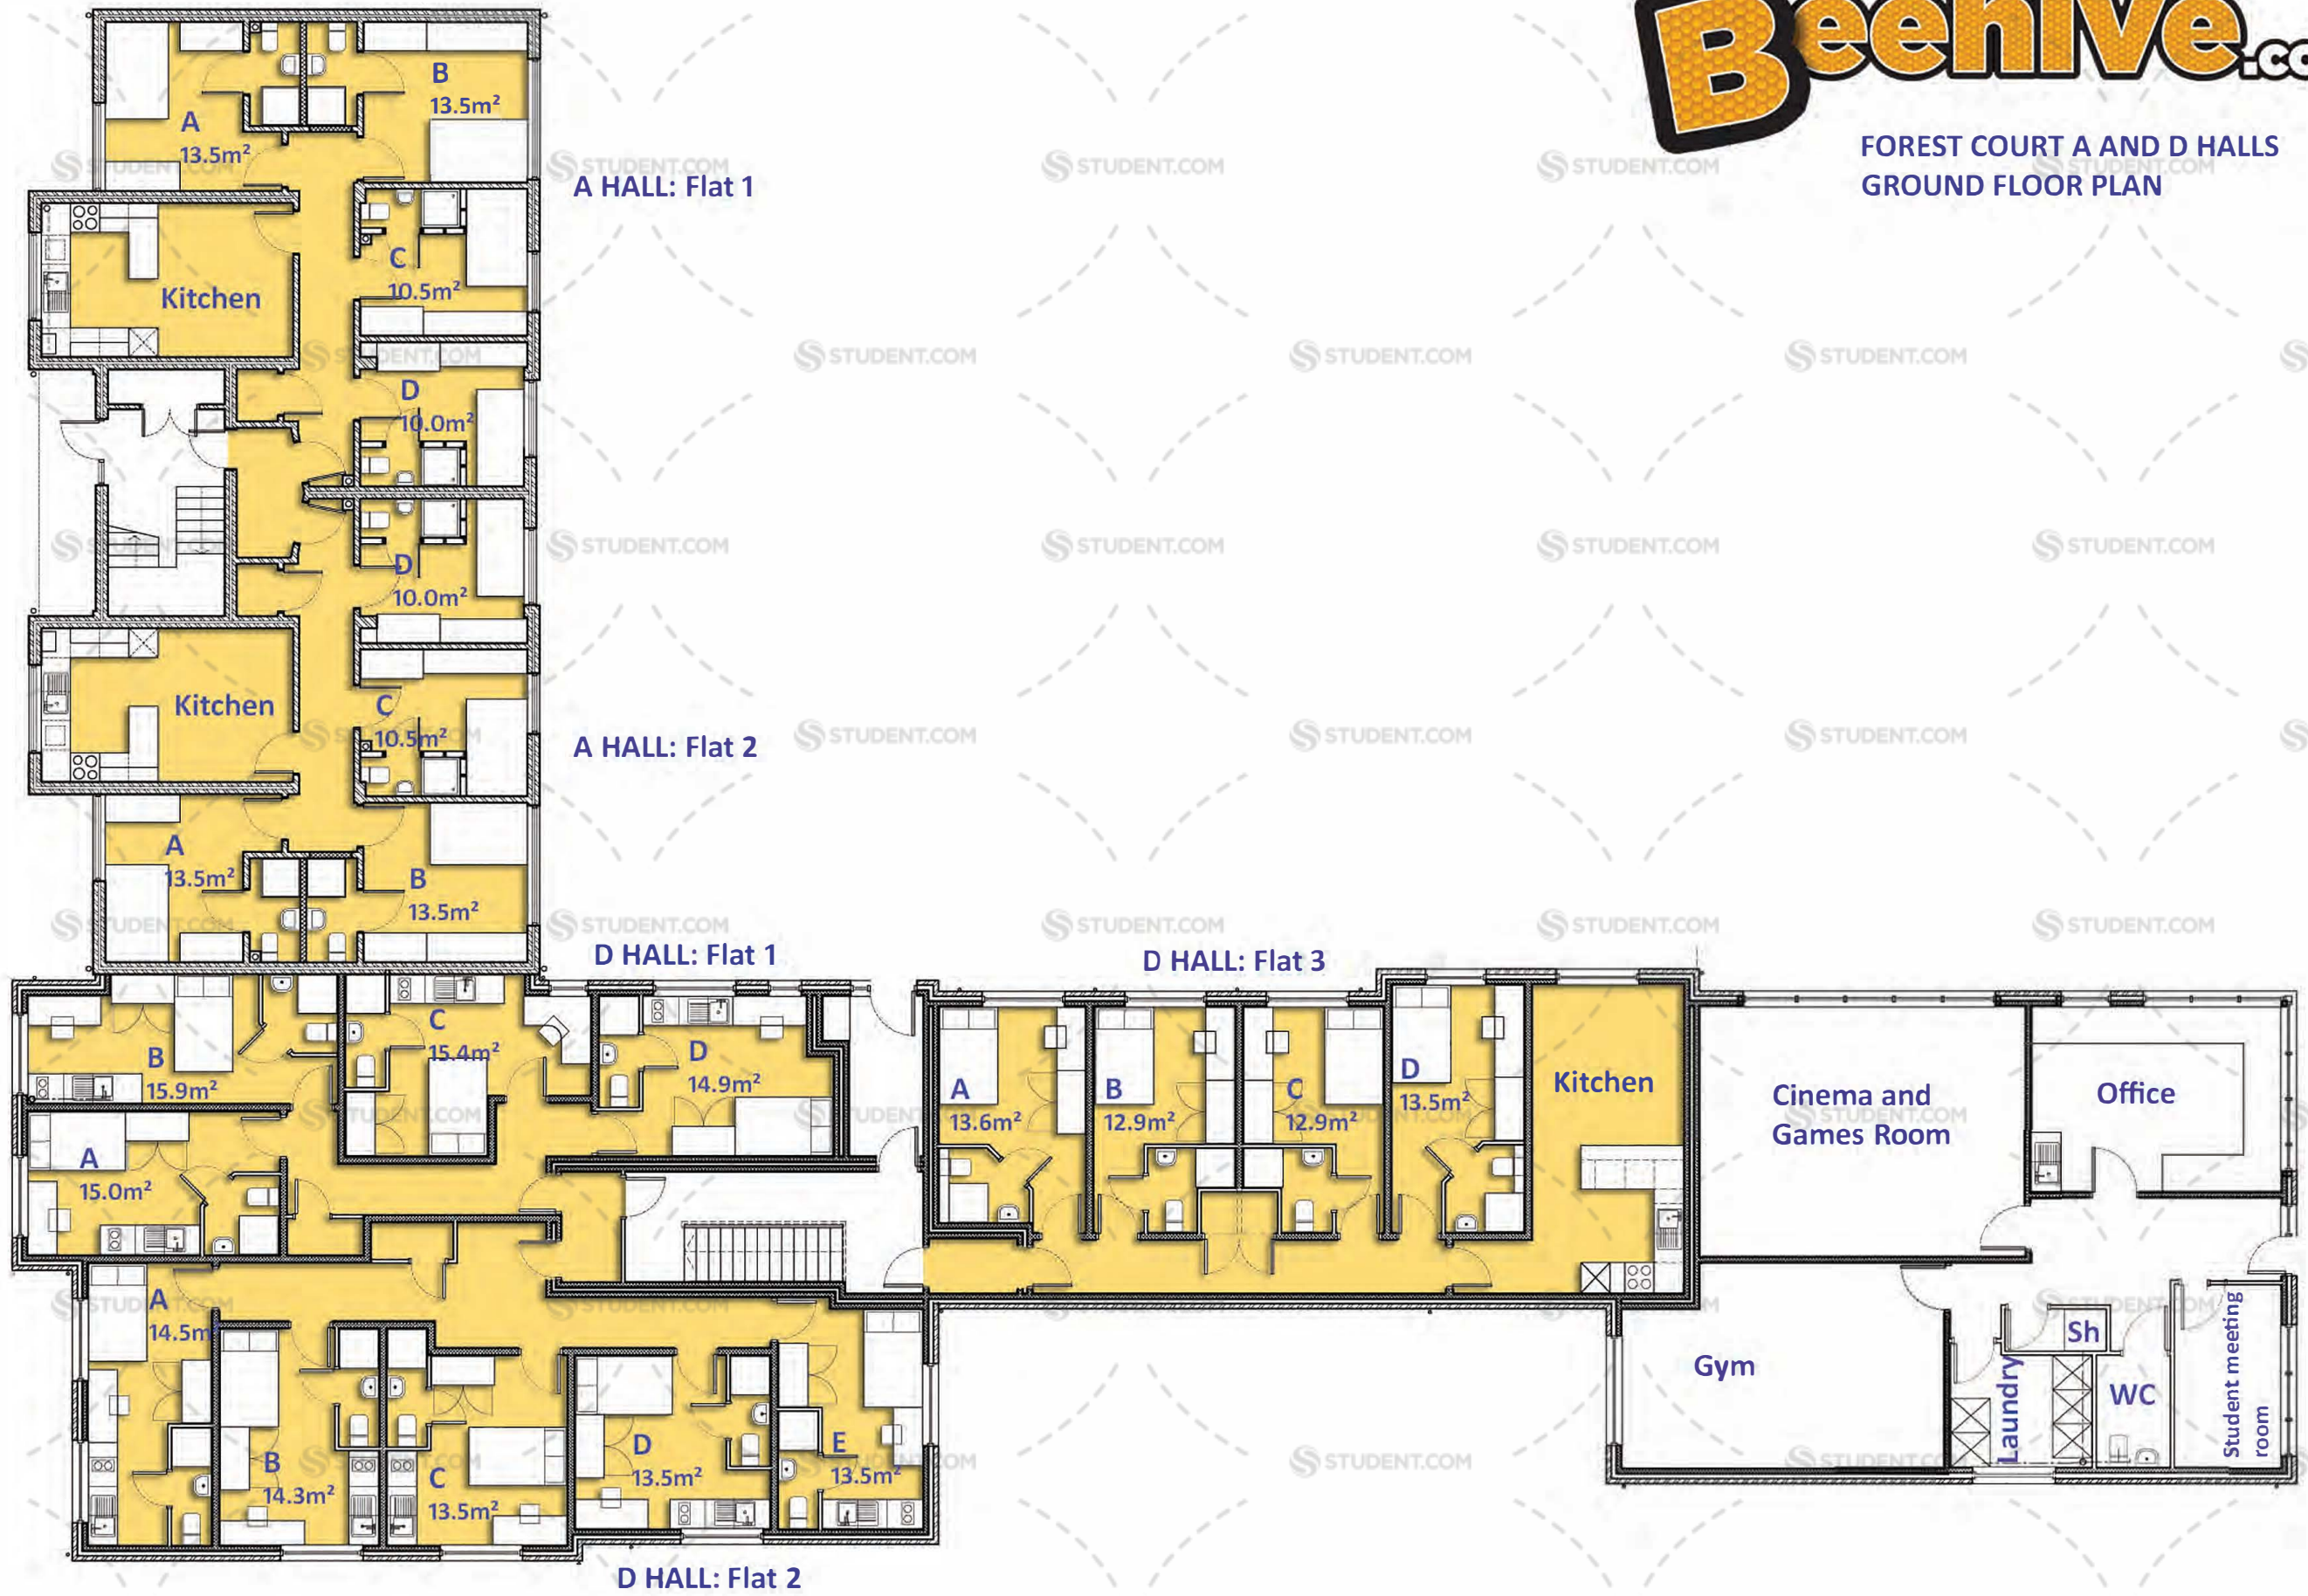

D HALLS

SOCIAL AREA

COMMUNAL
AREA

Emmanuel
Parish Church

12a

Platinum En-suite rooms: **A and B**
 Gold-A En-suite Rooms: **C**
 Gold-B En-suite Rooms: **D**

Forest Court: B Halls

Platinum En-suite rooms: **A and B**

Gold-A En-suite Rooms: **C**

Gold-B En-suite Rooms: **D**