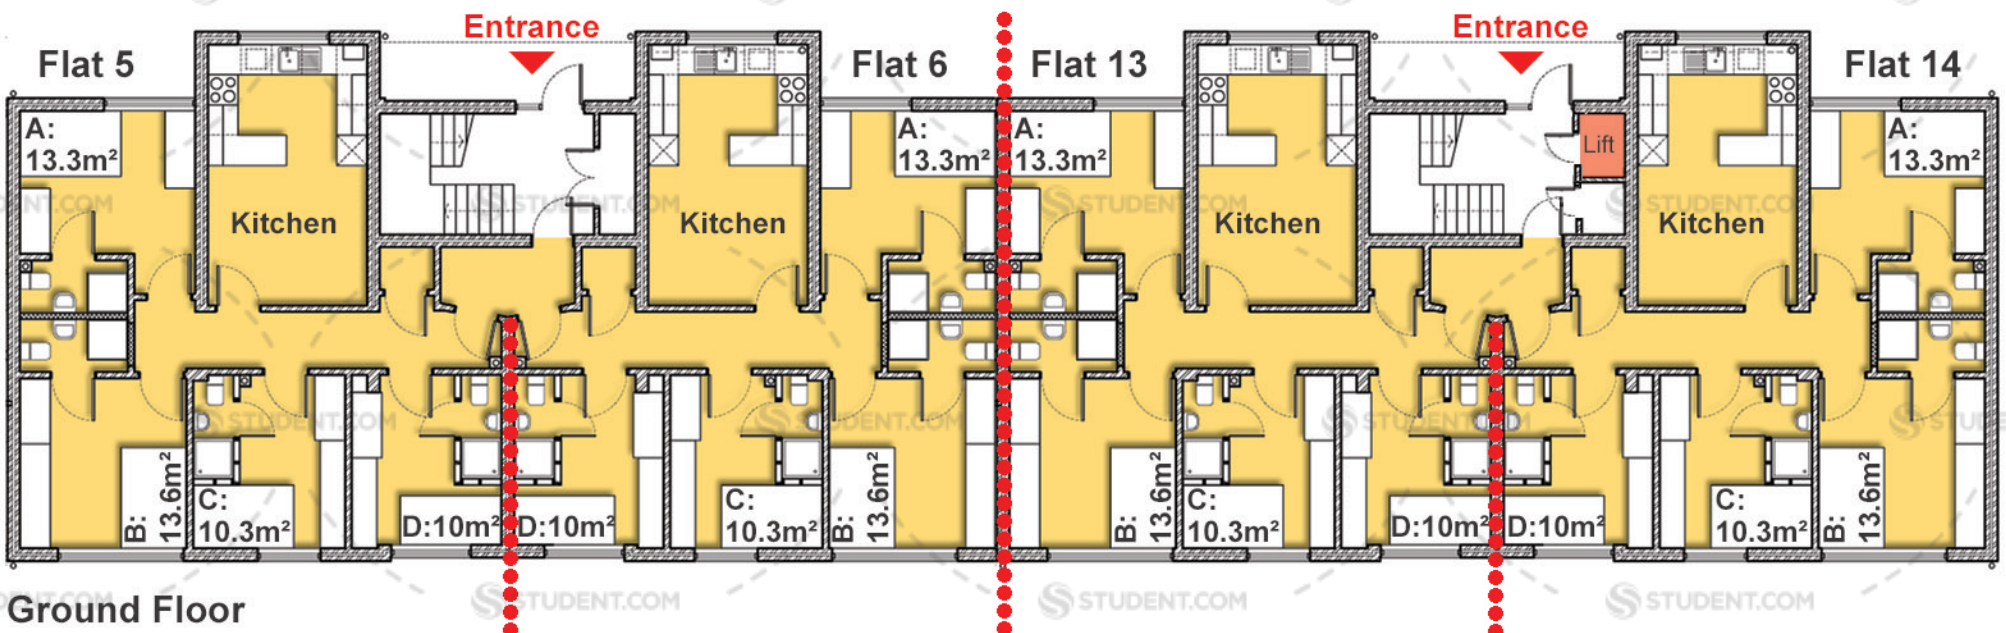

D HALLS

SOCIAL AREA

COMMUNAL
AREA

Emmanuel
Parish Church

12a

Platinum En-suite rooms: **A and B**
 Gold-A En-suite Rooms: **C**
 Gold-B En-suite Rooms: **D**

Forest Court: B Halls

Platinum En-suite rooms: **A and B**

Gold-A En-suite Rooms: **C**

Gold-B En-suite Rooms: **D**