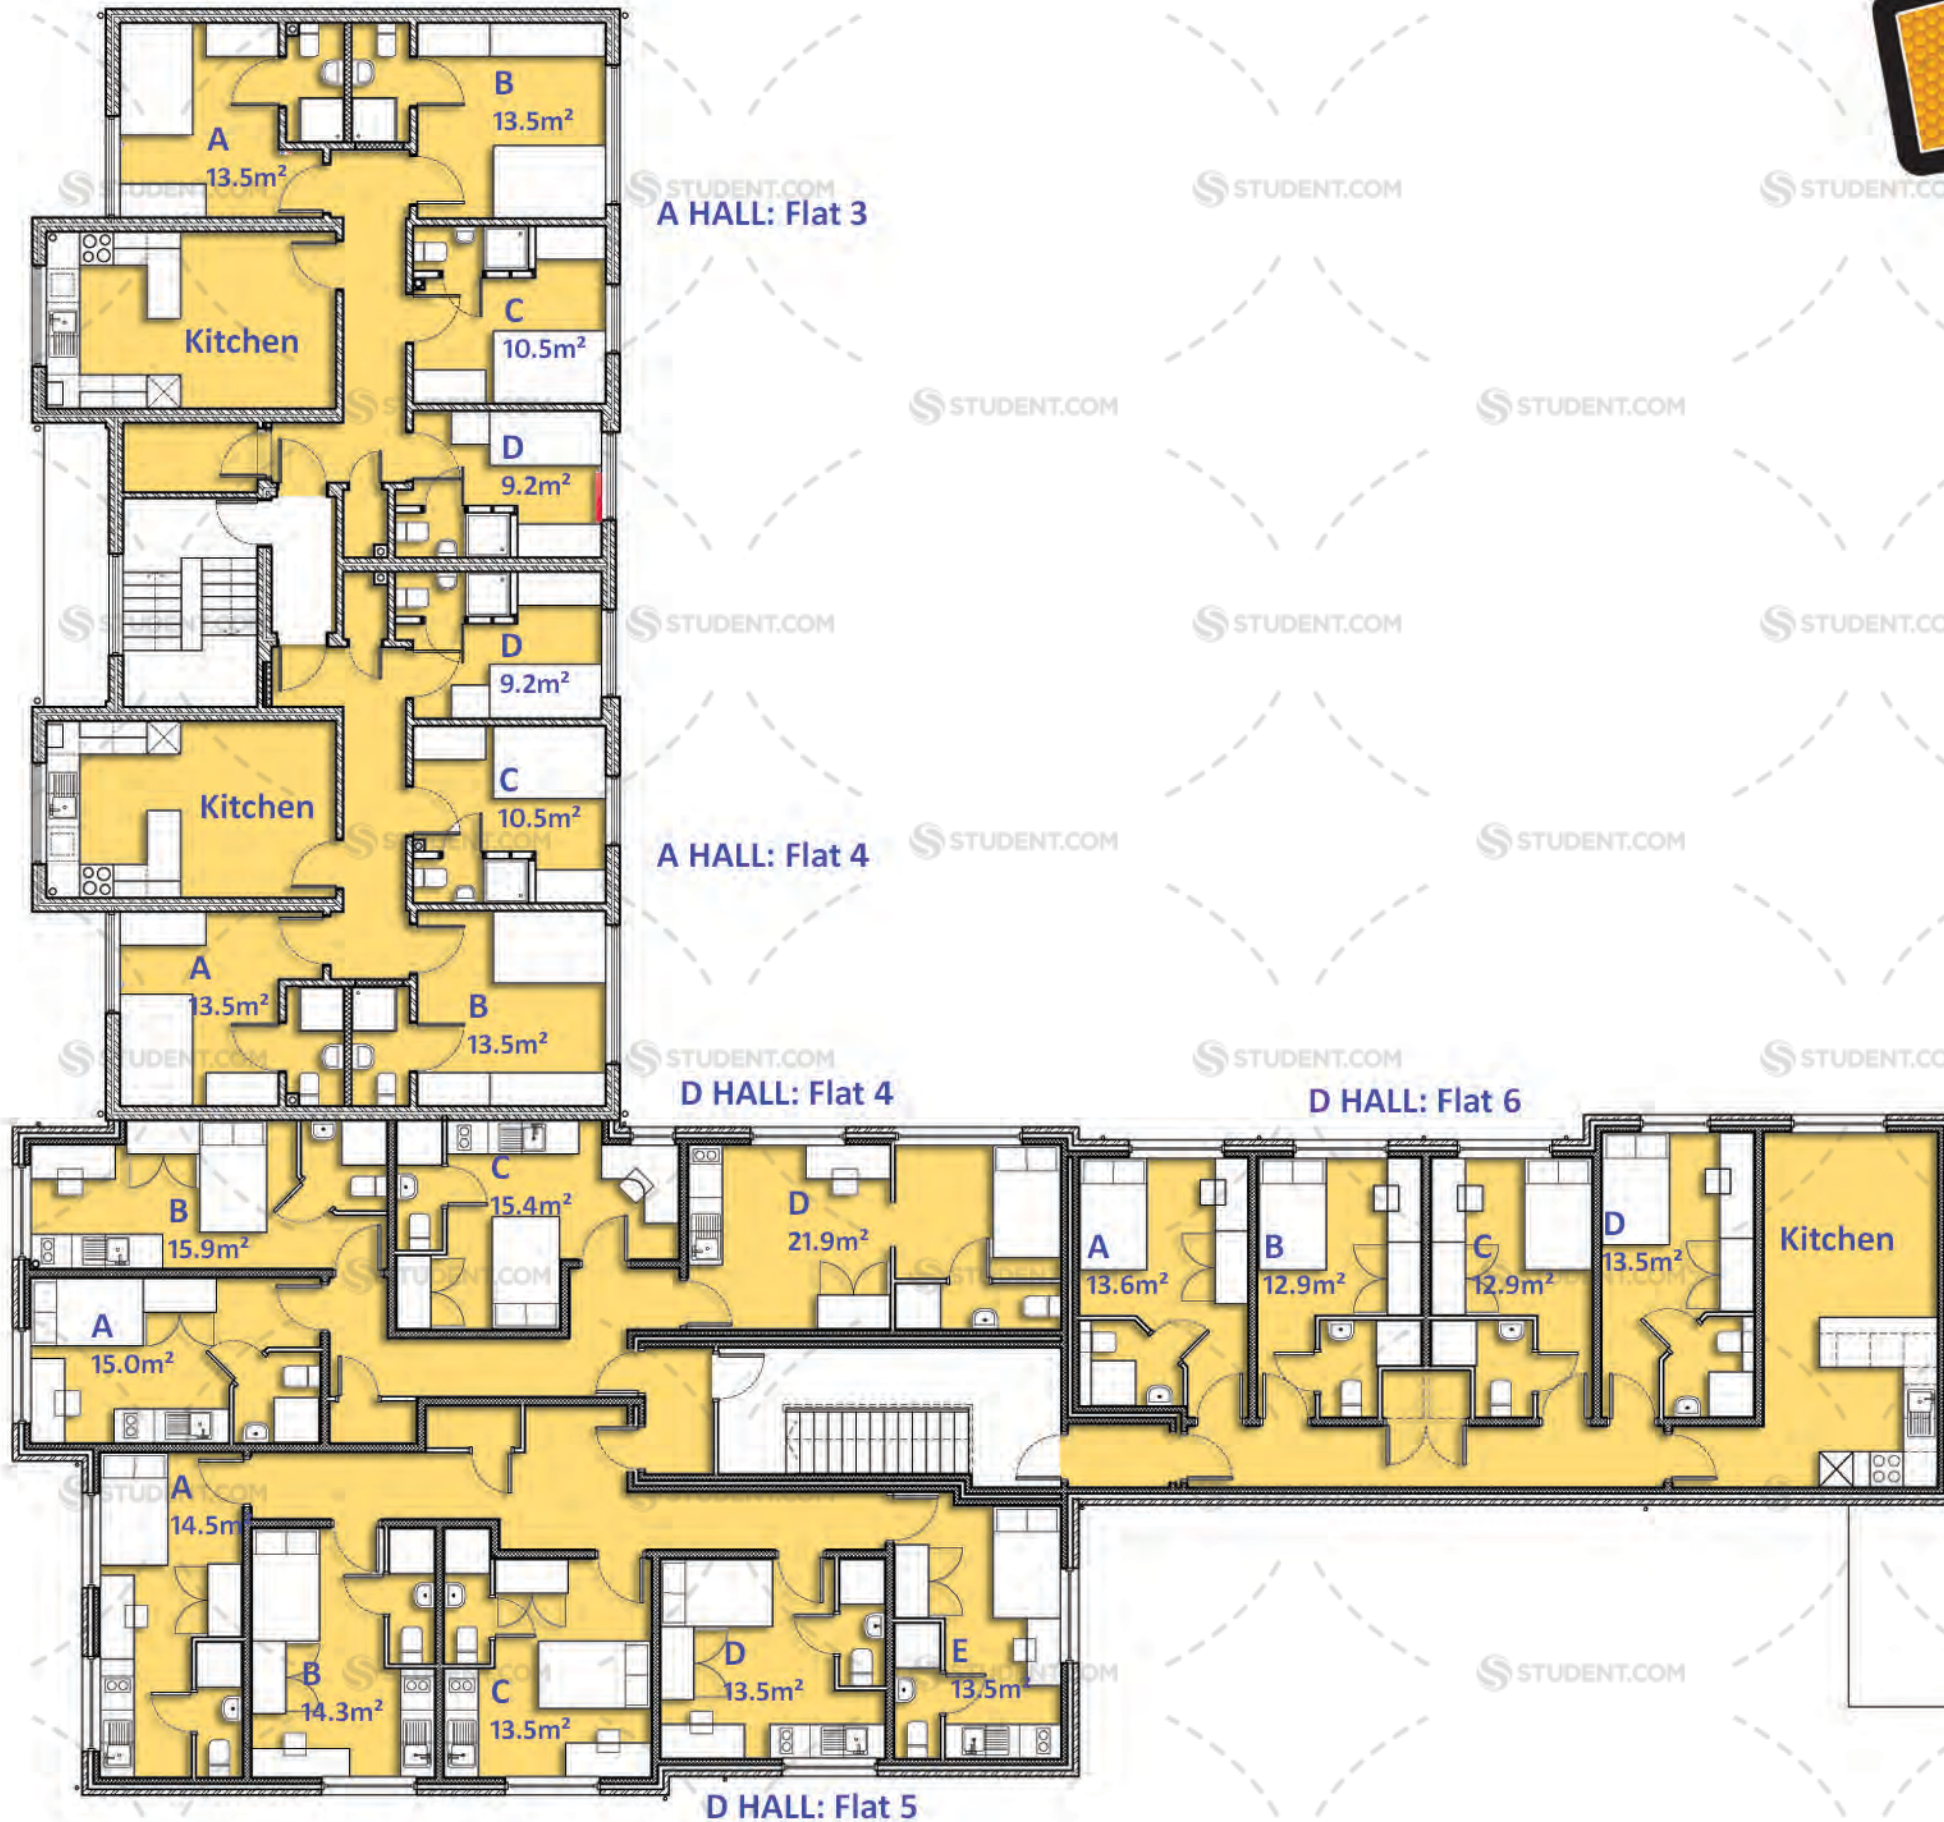

PARKING

B HALLS

CYCLES

Huston Court
1 to 6

Church

PARKING

A HALLS

C HALLS

D HALLS

SOCIAL AREA

COMMUNAL
AREA

Emmanuel
Parish Church

12a

Platinum En-suite rooms: **A and B**
 Gold-A En-suite Rooms: **C**
 Gold-B En-suite Rooms: **D**

Forest Court: B Halls

Platinum En-suite rooms: **A and B**

Gold-A En-suite Rooms: **C**

Gold-B En-suite Rooms: **D**