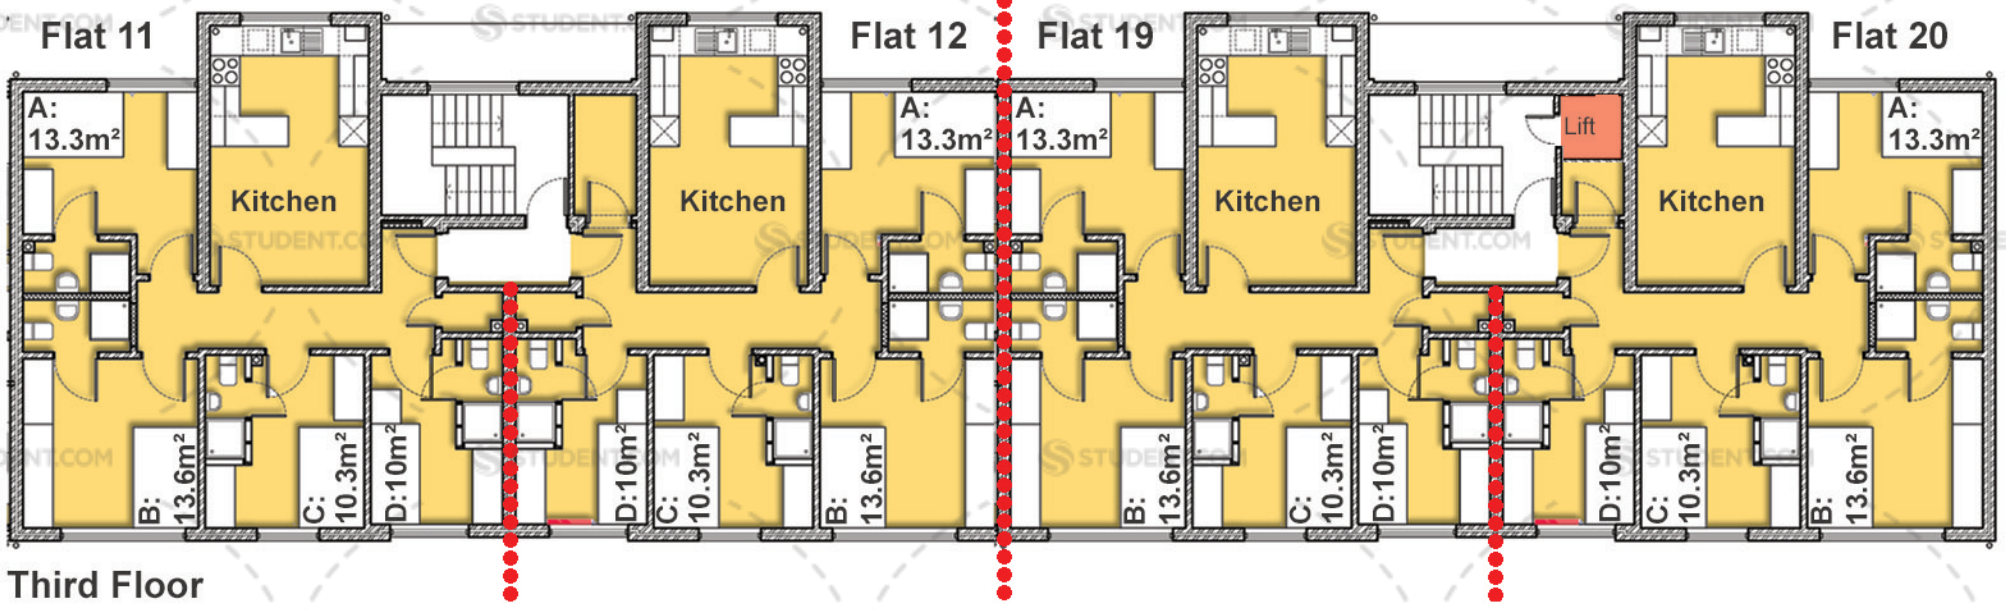

D HALLS

SOCIAL AREA

COMMUNAL
AREA

Emmanuel
Parish Church

12a

Platinum En-suite rooms: **A and B**
 Gold-A En-suite Rooms: **C**
 Gold-B En-suite Rooms: **D**

Forest Court: B Halls

Platinum En-suite rooms: **A and B**

Gold-A En-suite Rooms: **C**

Gold-B En-suite Rooms: **D**