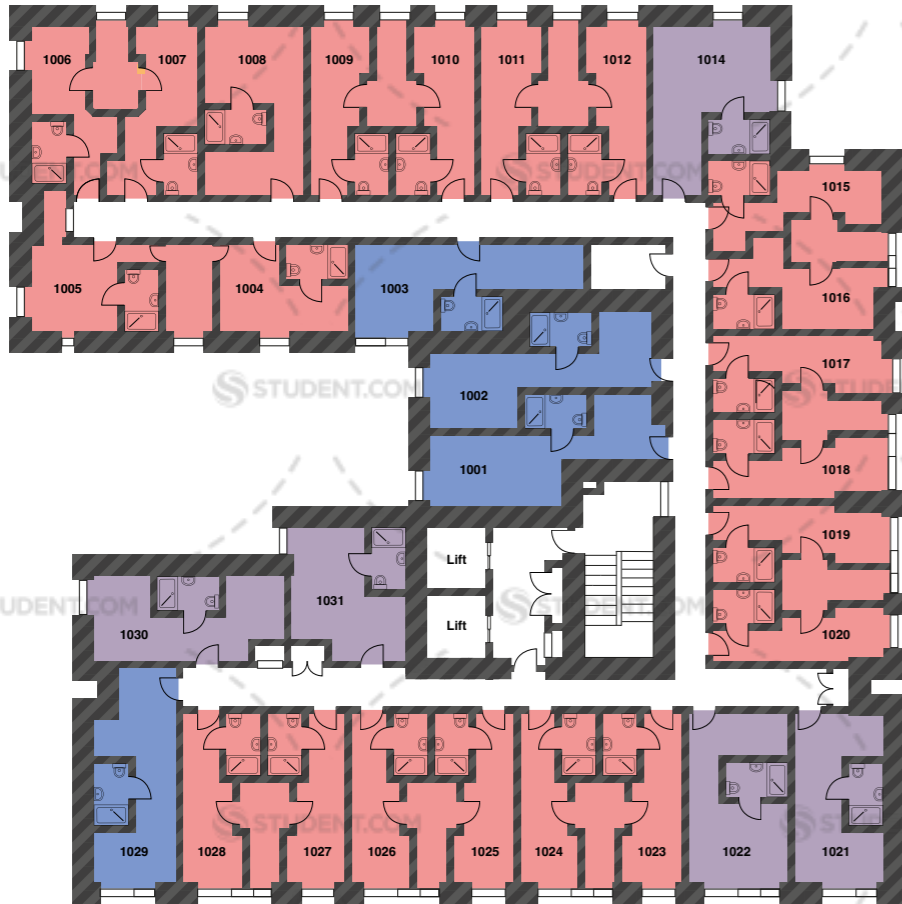

PRIMA\VIDAE

Surrey St

Surrey St

- Standard Studio
- Large Studio
- 2-Bed Apartment

CROWN PLACE, PORTSMOUTH
SIXTH & SEVENTH FLOOR

PRIMA\VIDAE

Surrey St

Surrey St

- Standard Studio
- Large Studio
- 2-Bed Apartment

CROWN PLACE, PORTSMOUTH
EIGHTH & NINTH FLOOR

PRIMA\VIDAE

Surrey St

Surrey St

- Standard Studio
- Large Studio
- 2-Bed Apartment Plus

CROWN PLACE, PORTSMOUTH
TENTH & ELEVENTH FLOOR