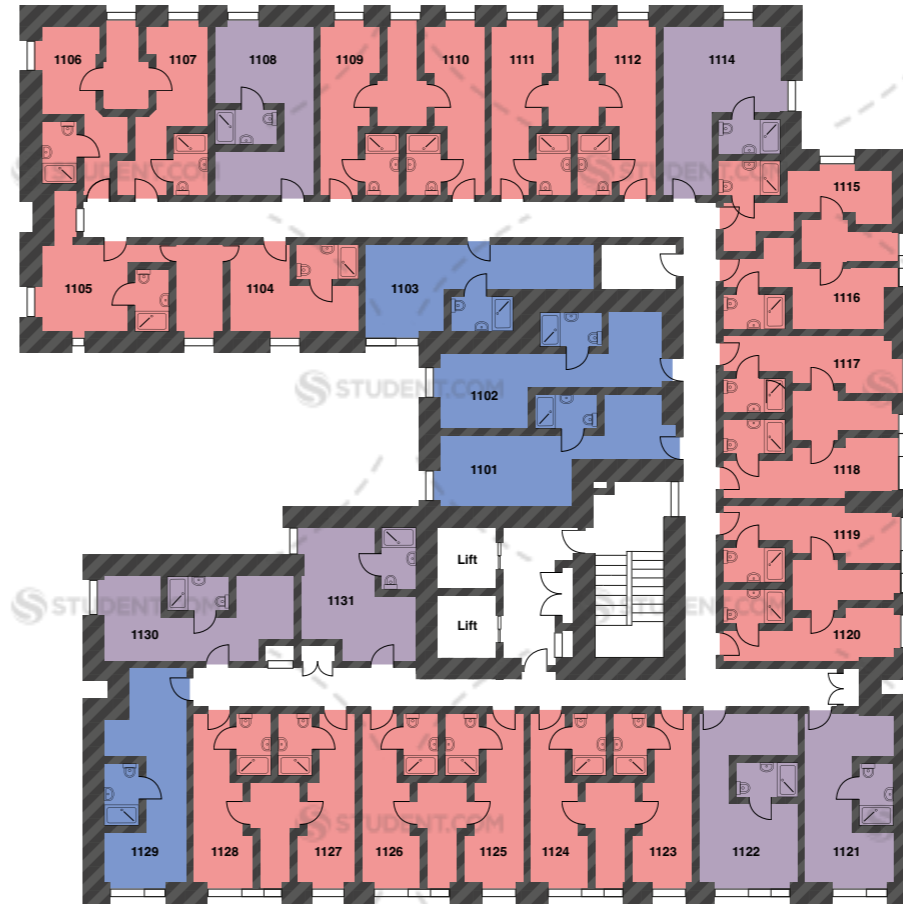

PRIMA\VIDAE

Surrey St

Surrey St

- Standard Studio
- Large Studio
- 2-Bed Apartment

CROWN PLACE, PORTSMOUTH
SIXTH & SEVENTH FLOOR

PRIMA\VIDAE

Surrey St

Surrey St

- Standard Studio
- Large Studio
- 2-Bed Apartment

CROWN PLACE, PORTSMOUTH
EIGHTH & NINTH FLOOR

PRIMA\VIDAE

Surrey St

Surrey St

- Standard Studio
- Large Studio
- 2-Bed Apartment Plus

CROWN PLACE, PORTSMOUTH
TENTH & ELEVENTH FLOOR