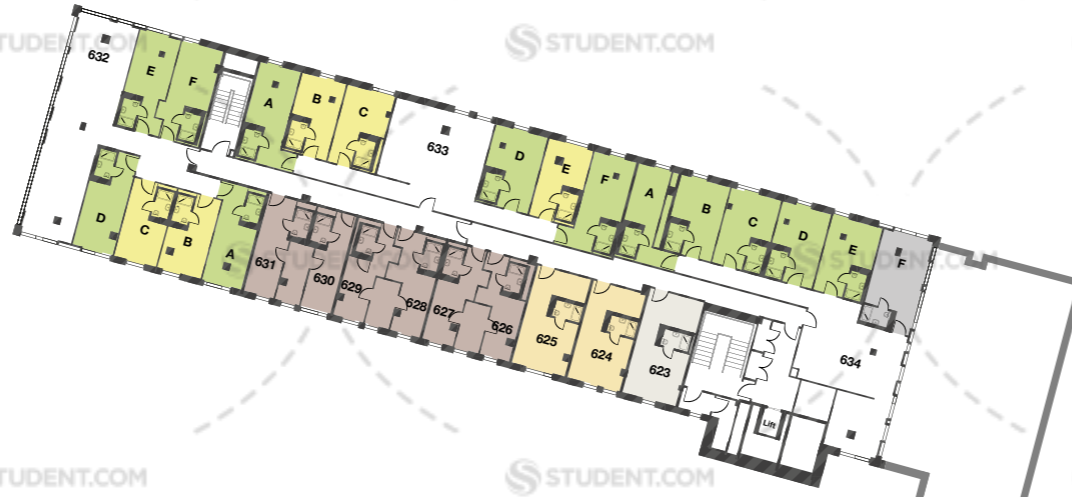

STUDENT.COM

STUDENT.COM

STUDENT.COM

STUDENT.COM

St Stephens Street

STUDENT.COM

STUDENT.COM

STUDENT.COM

STUDENT.COM

STUDENT.COM

STUDENT.COM

STUDENT.COM

STUDENT.COM

STUDENT.COM

STUDENT.COM