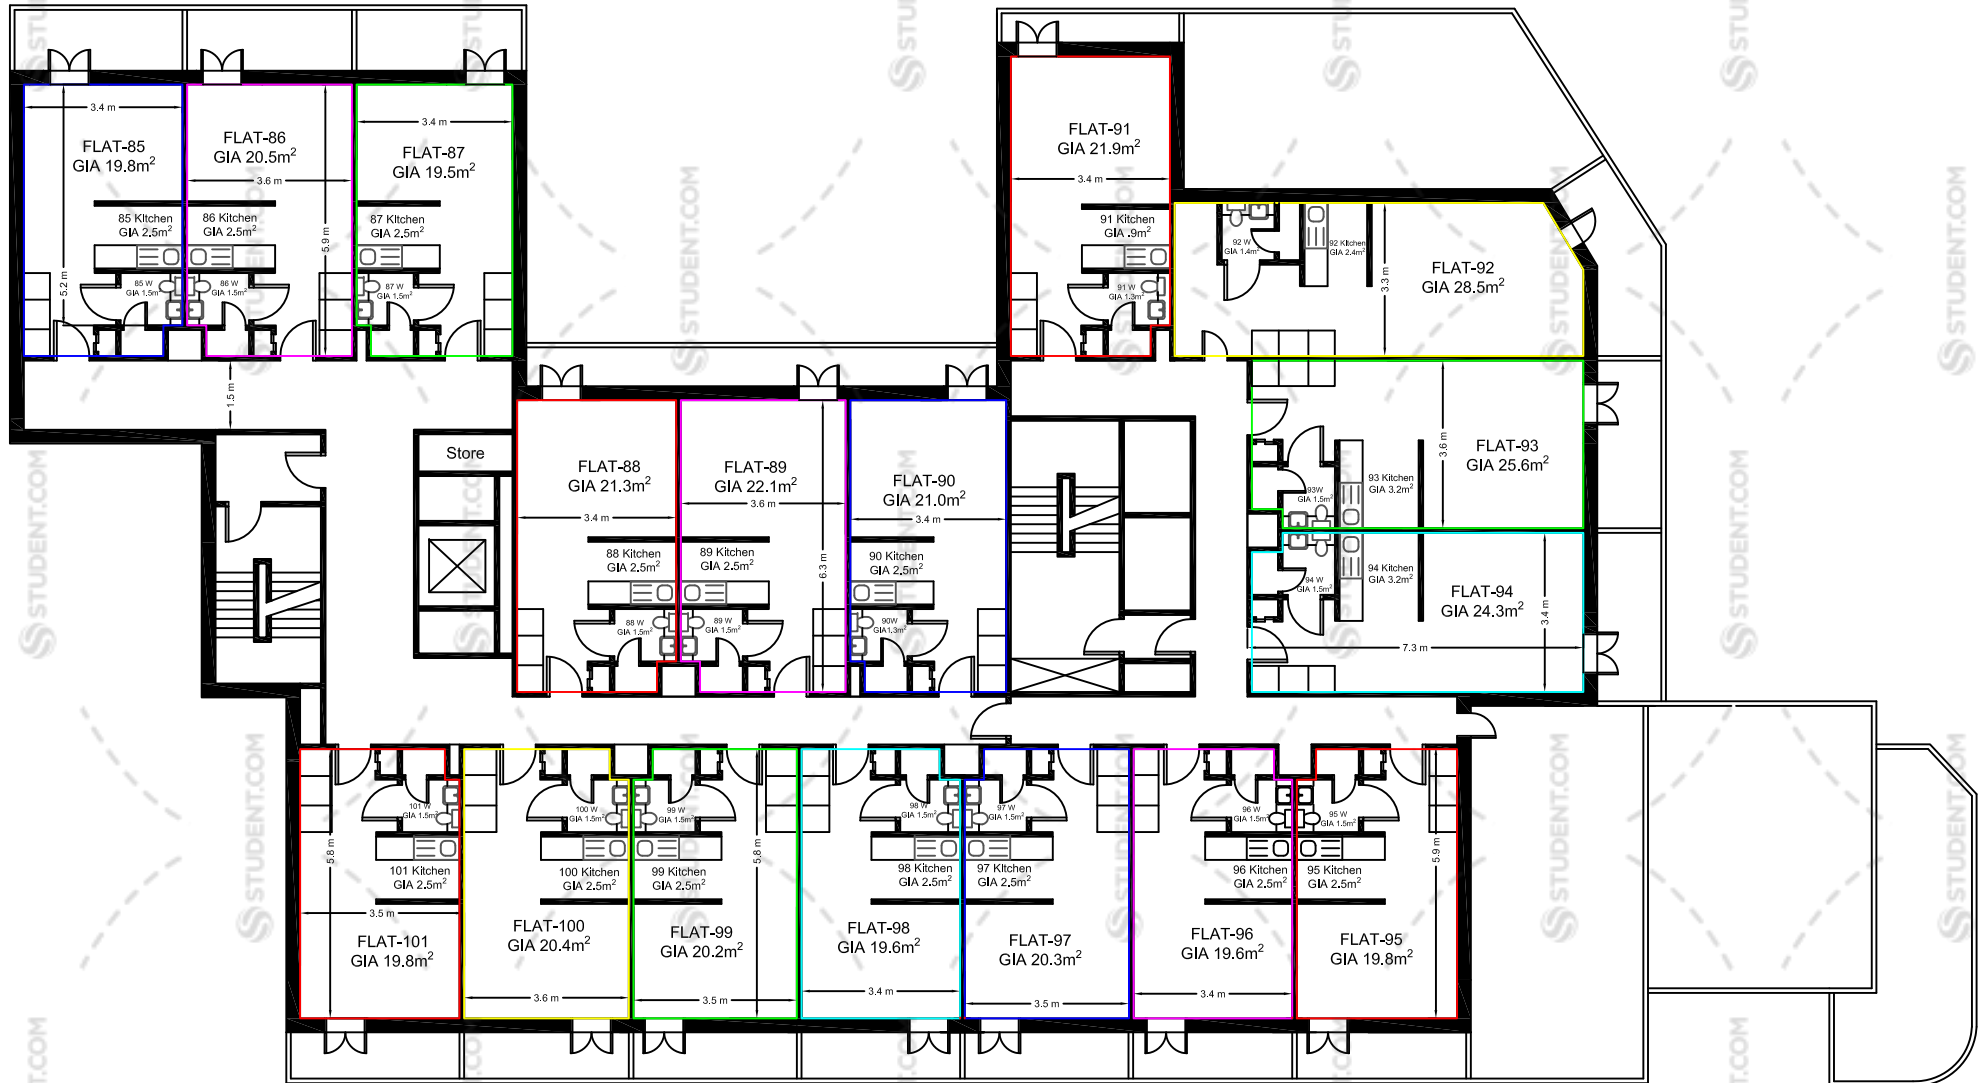

WINDSOR COURT
FIFTH FLOOR

GIA: 534.63 m2