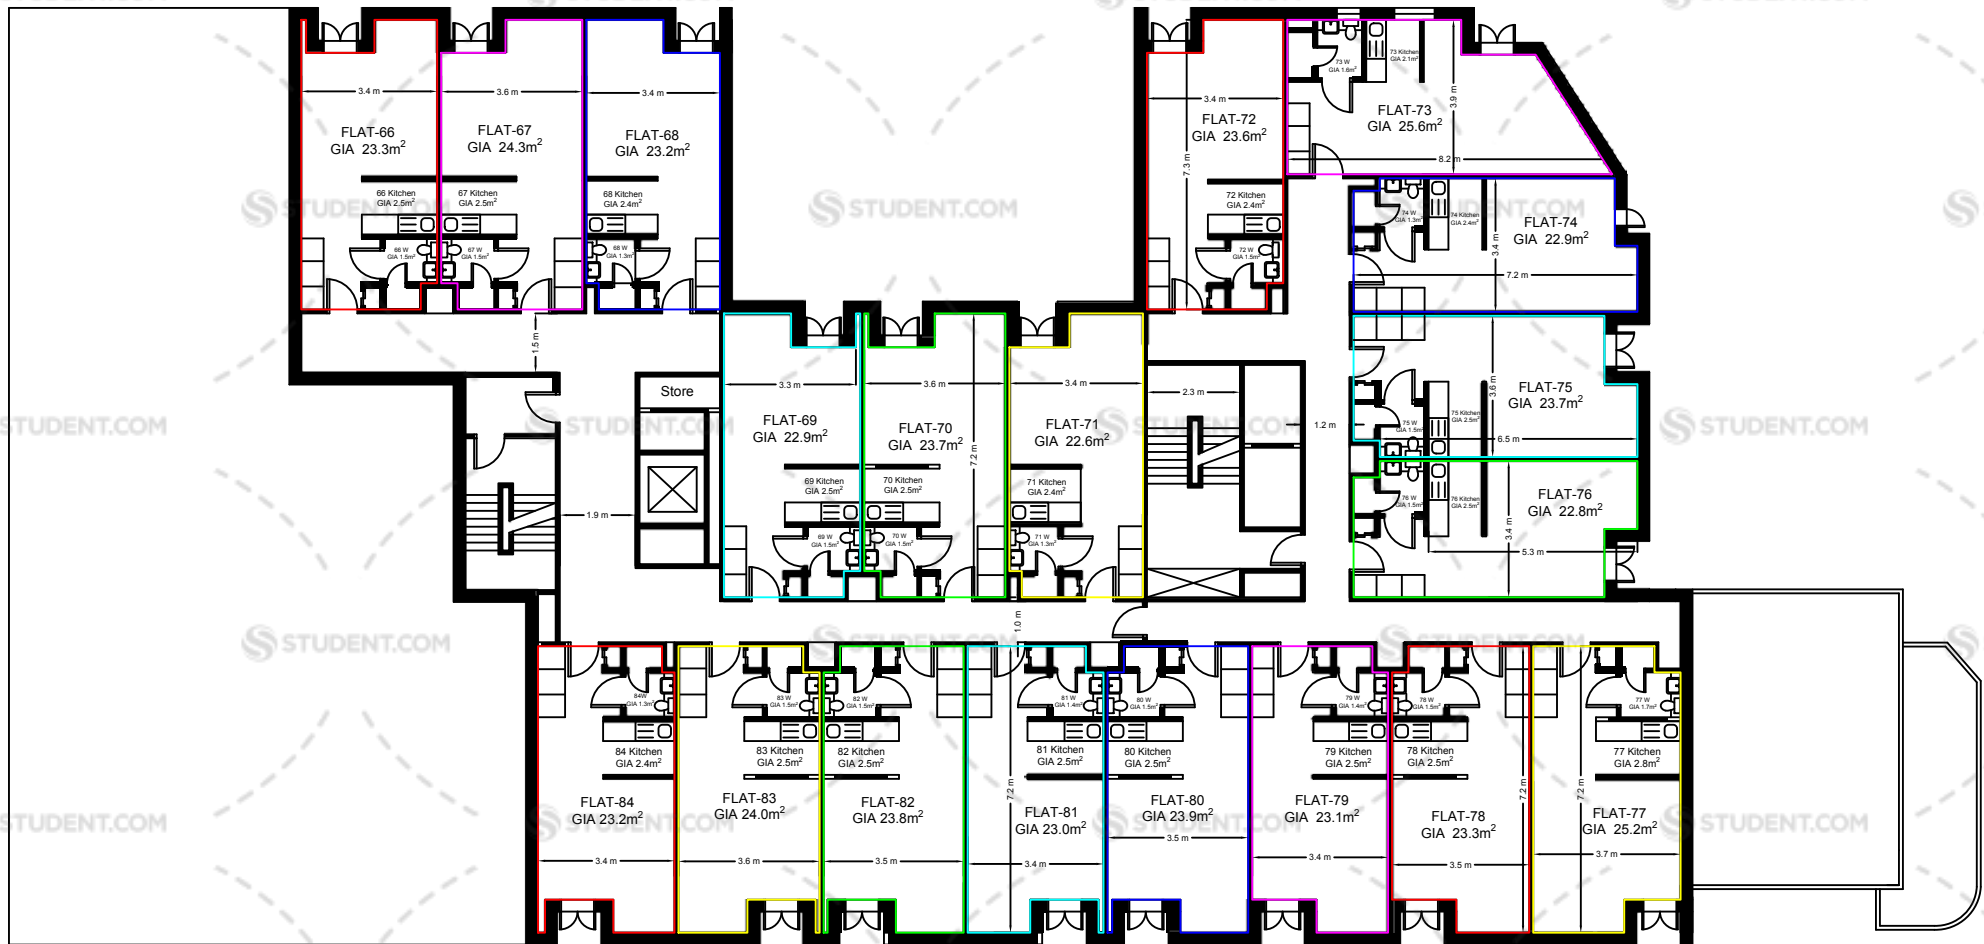

WINDSOR COURT
FOURTH FLOOR

GIA: 634.31 m²