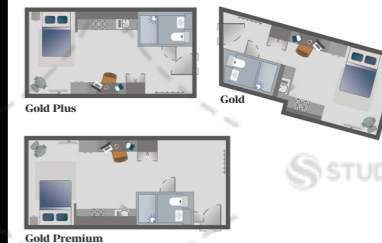

Level 7

Studio Types

- Gold
- Gold Plus
- Gold Premium

Gold Studio

Welcome to your new home.

Trapezium, Park Lane, Woodhouse, Leeds LS3 1DP