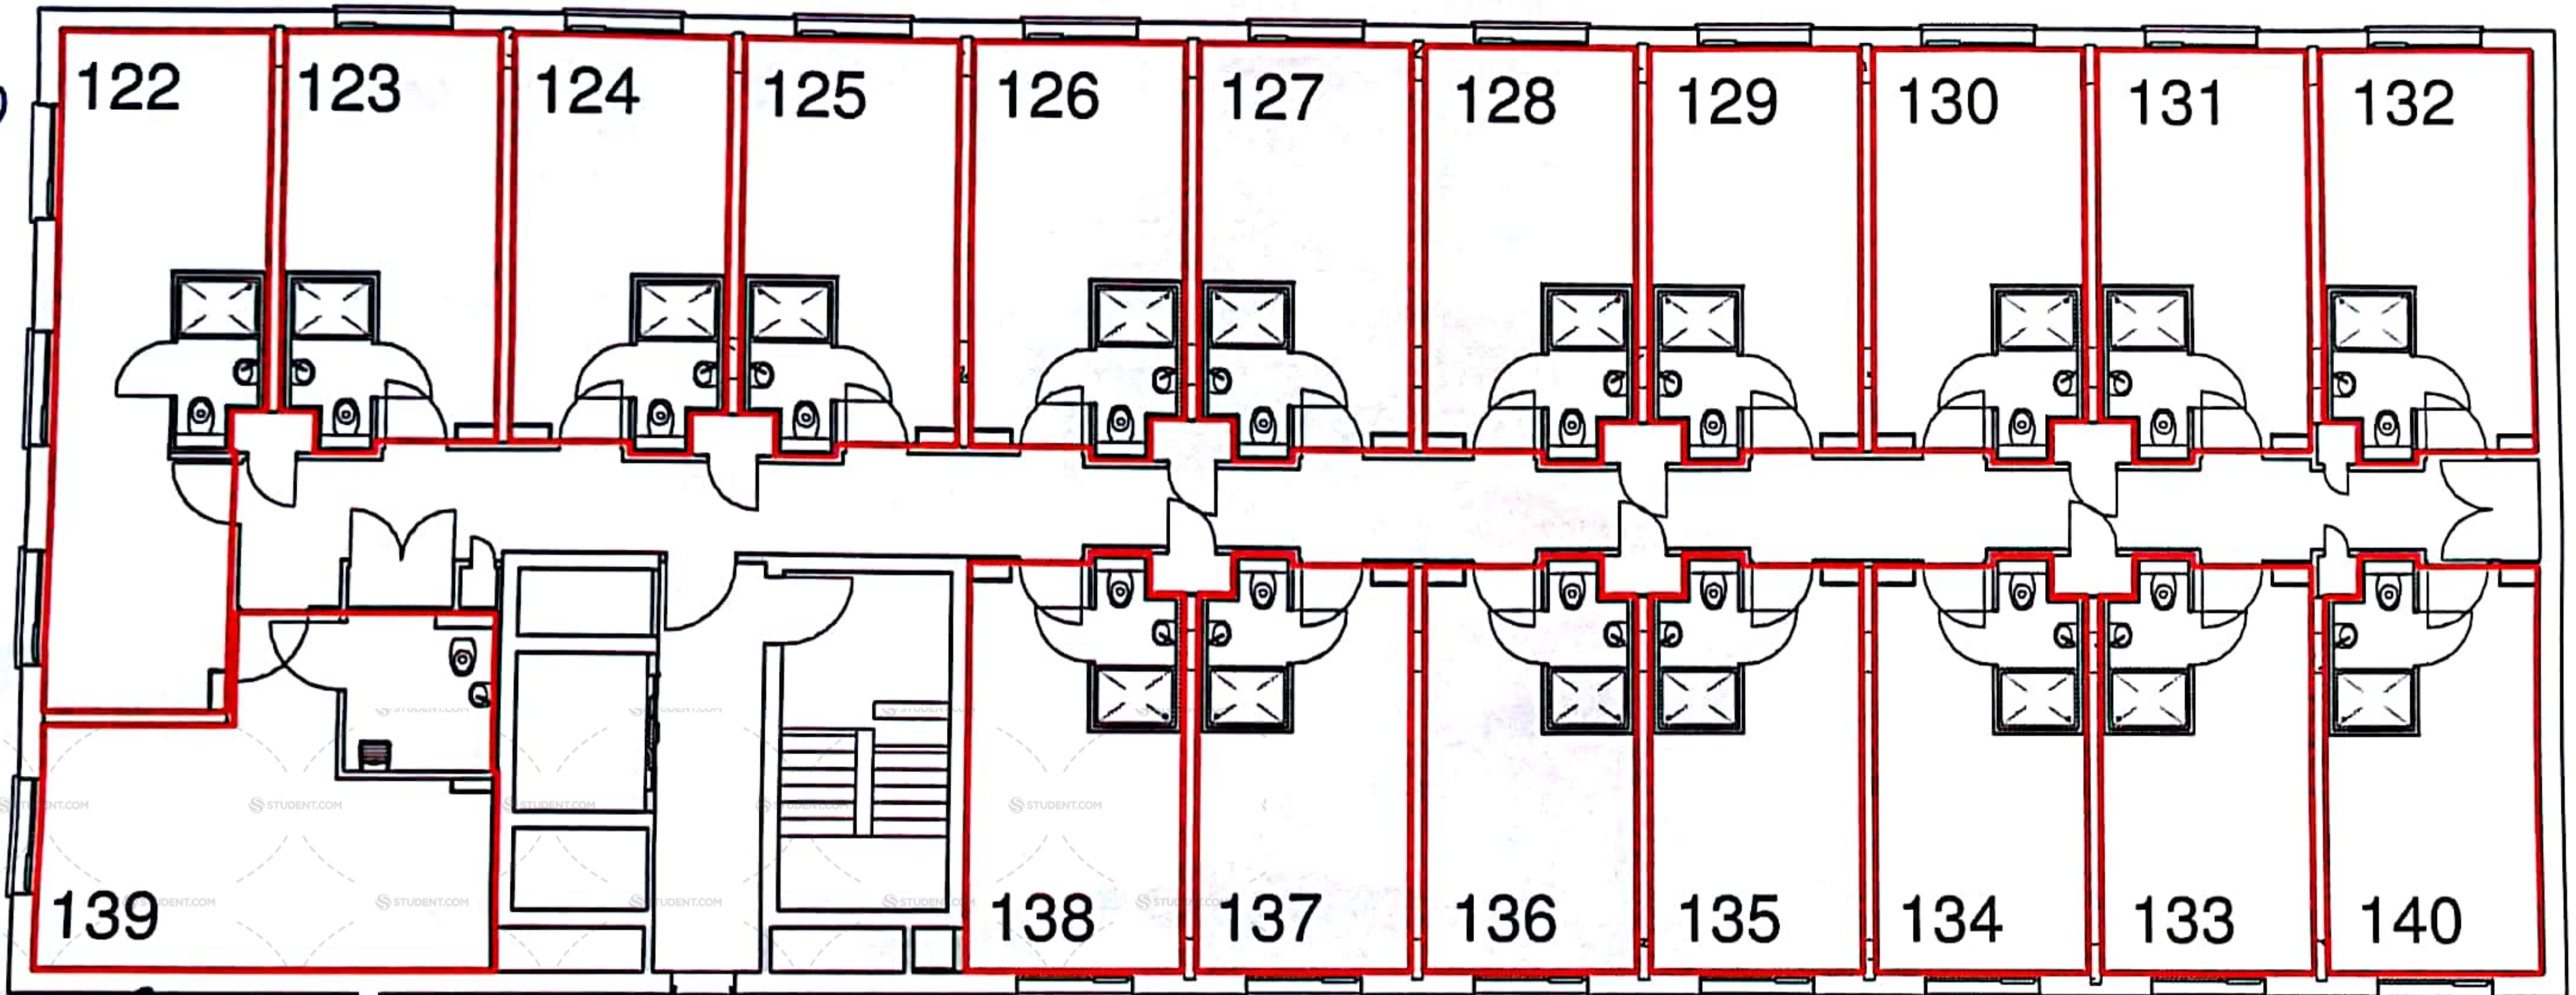

Premium  
plus  
studio

Std  $19.5m^2$

Premium Studios  
(Access)

Std  $19.5m^2$

6th floor

North

# Land Registry Floor 06

1

1 : 200