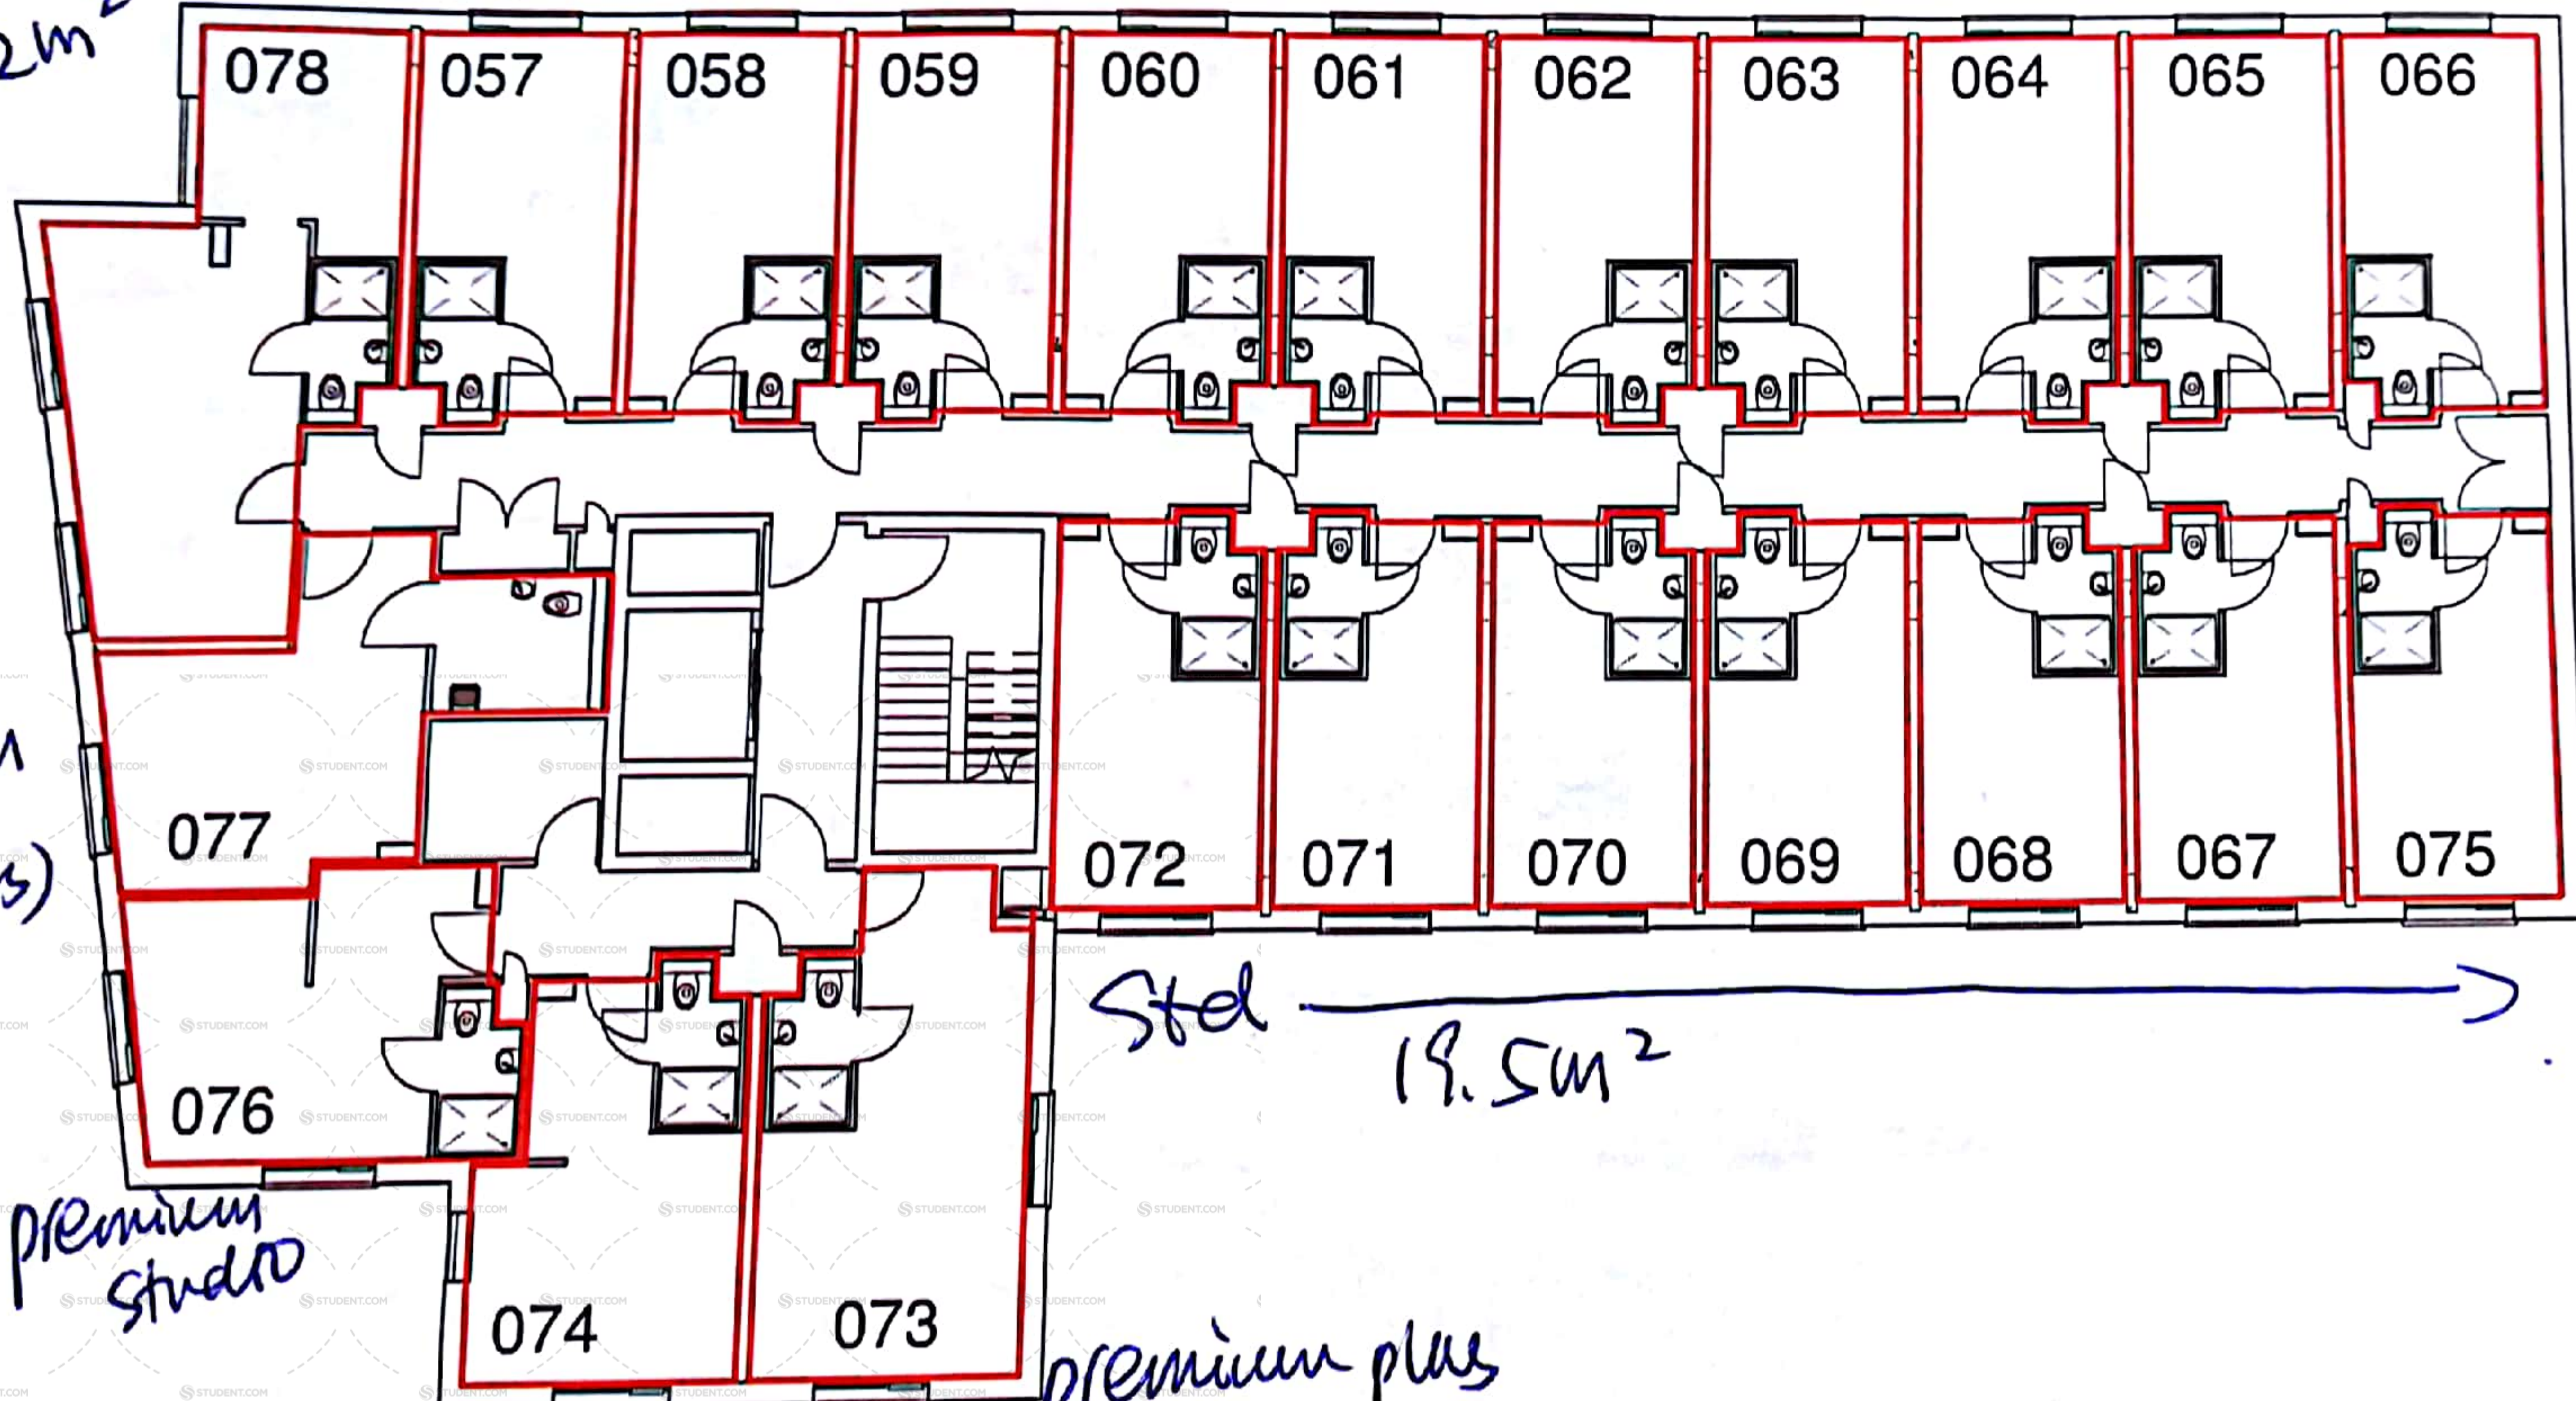

corner
35.2m²

Std 19.5m²

Premium
Studio
(Access)

Premium
Studio

Premium
Studio

Std 19.5m²

Premium plus
Studio

3rd floor

North

Land Registry Floor 03

1 : 200

1