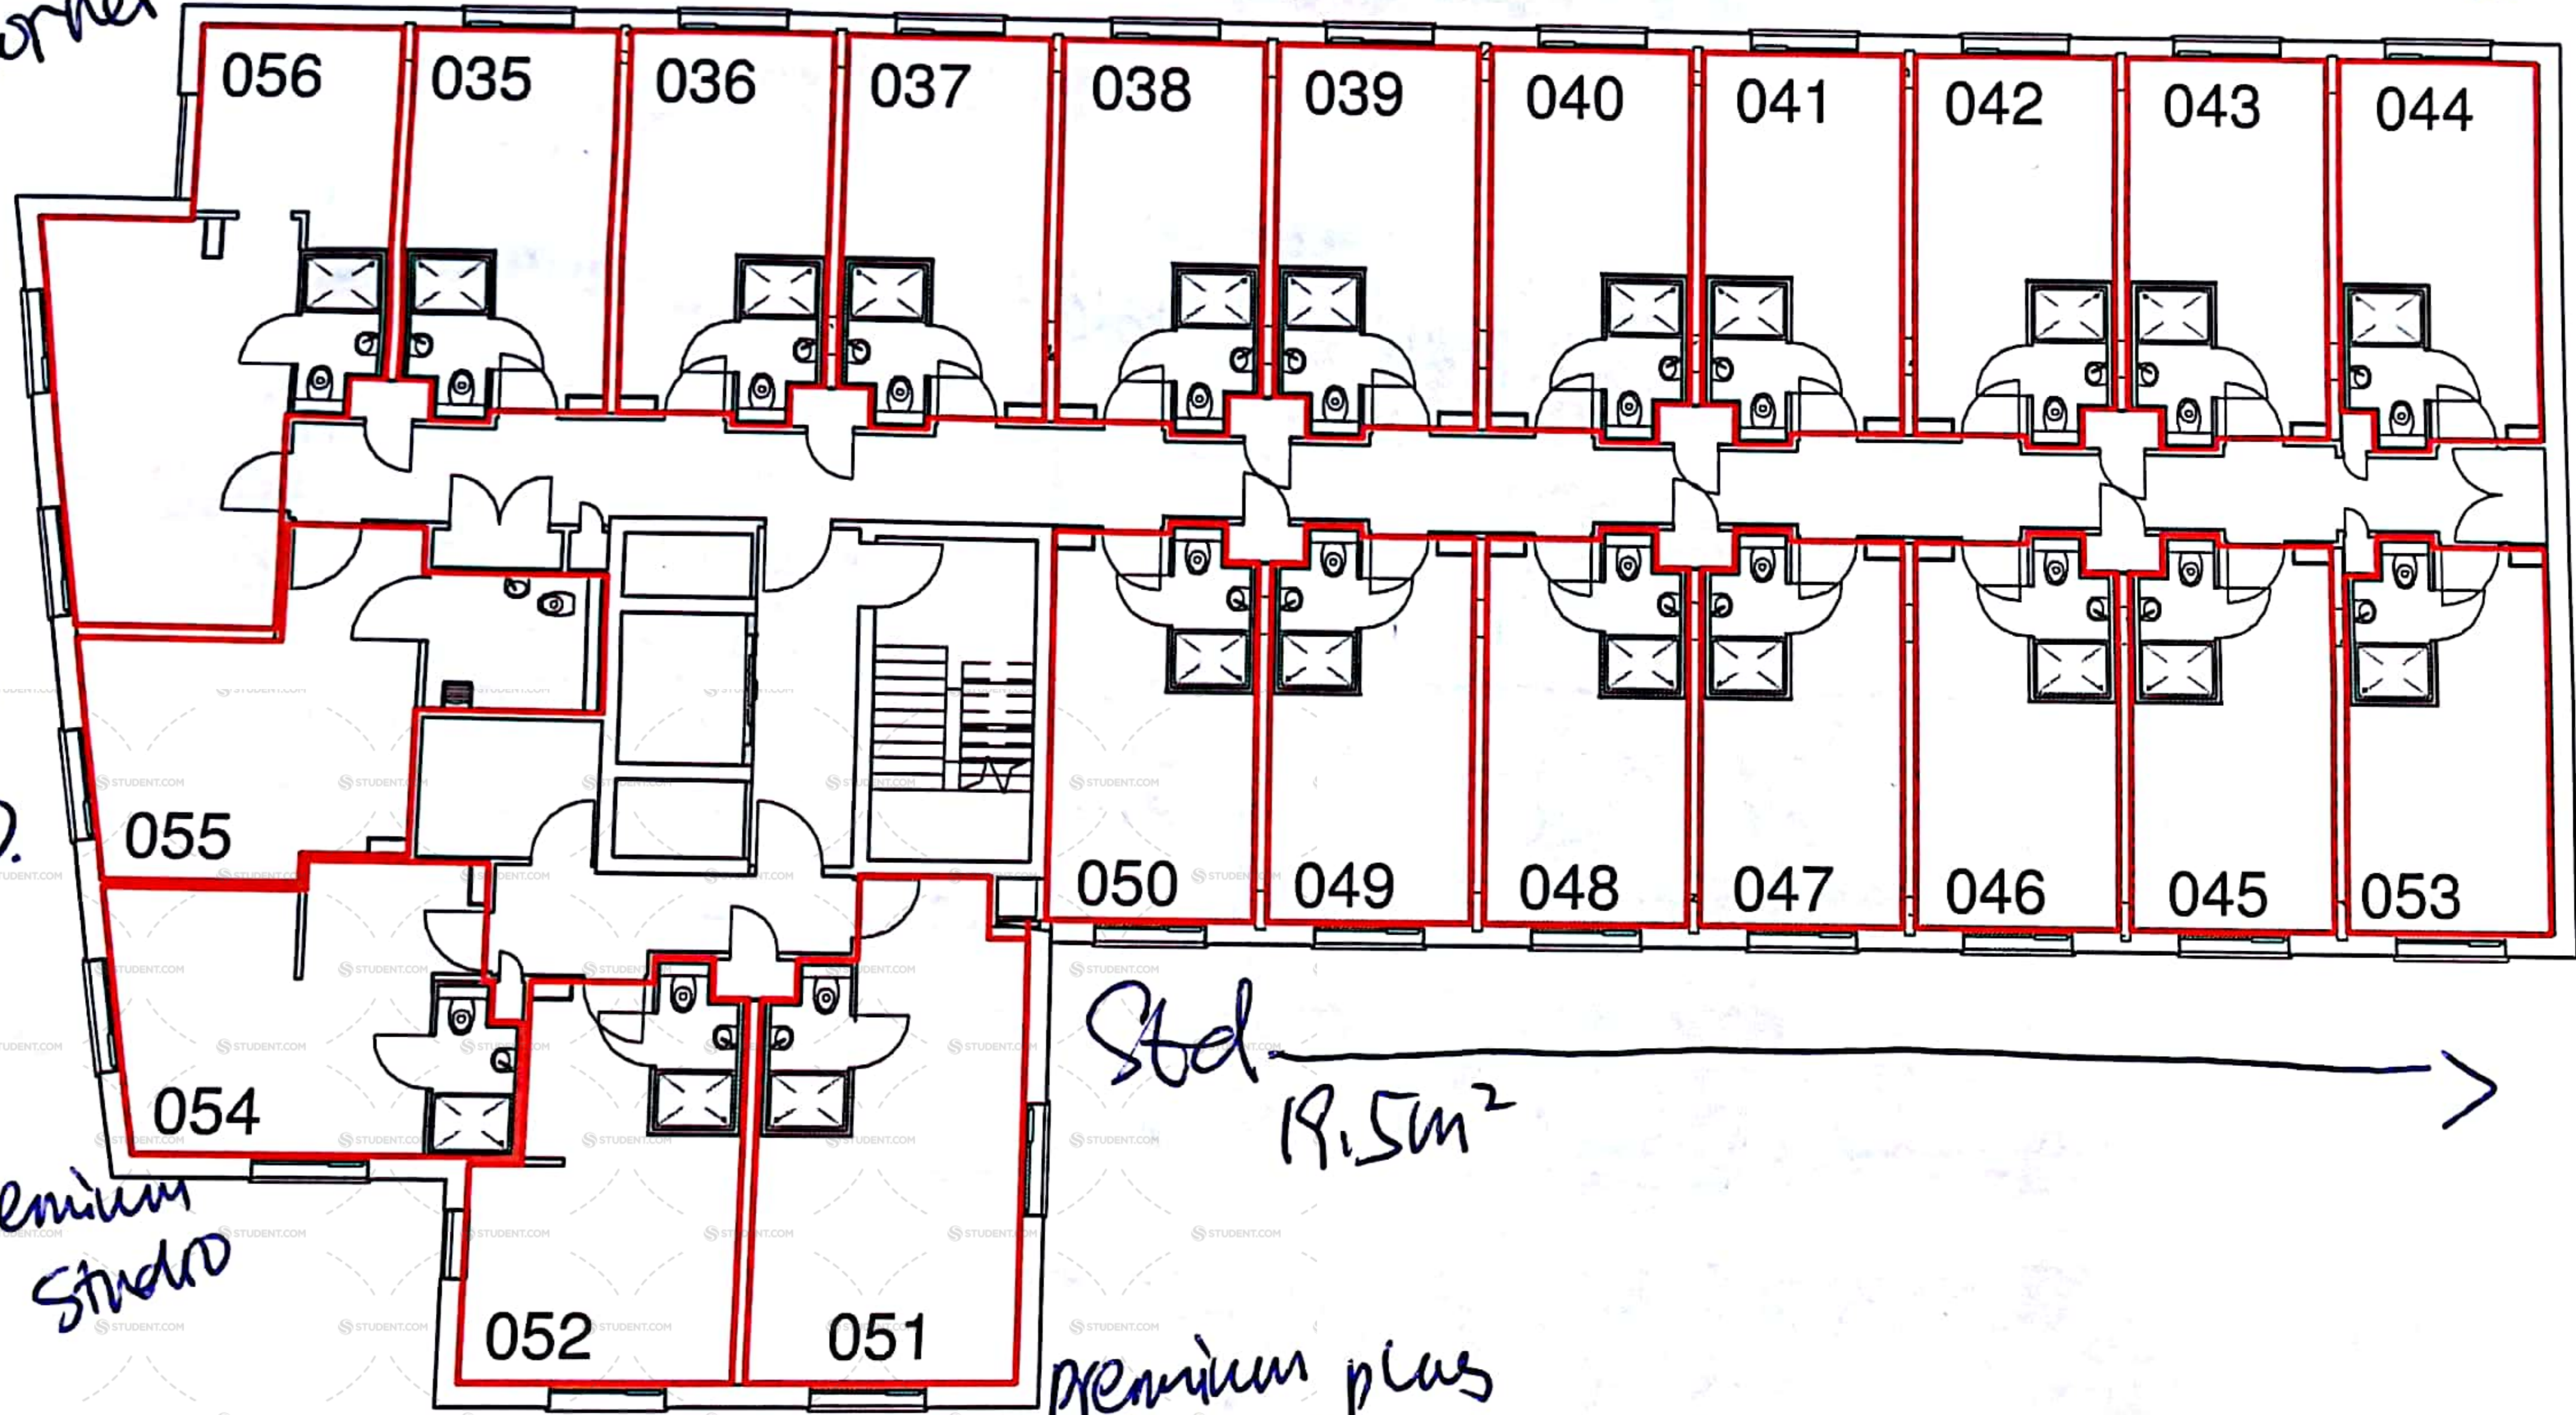

35.2m²
corner

19.5m²
Sted

Premium
Studio
(Access)

Premium
Studio

Premium
Studio

19.5m²
Sted

Premium plus
Studio

2nd floor

1

Land Registry Floor 02

1 : 200

North