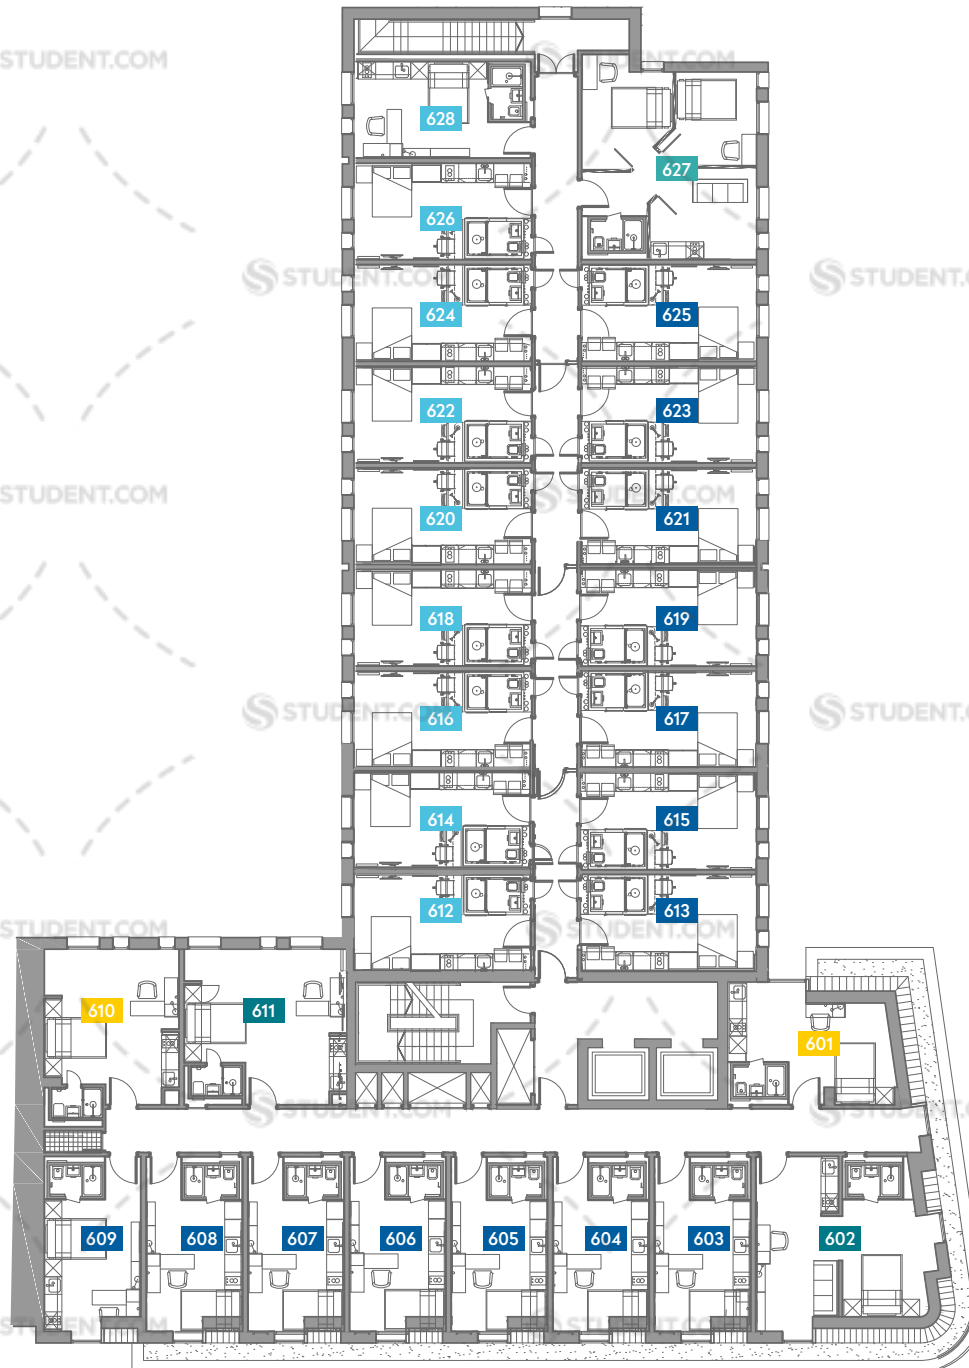

Room	Size (sqm)
501	40
502	21
503	19
504	19
505	19
506	19
507	19
508	19
509	19
510	19
511	19
512	19
513	19
514	19
515	19
516	19
517	19
518	19
519	19
520	19
521	19
522	19
523	19
524	19
525	19
526	19
527	19

Room	Size (sqm)
528	19
529	19
530	19
531	19
532	19
533	19
534	19
535	19
536	36

Sixth Floor

Newcastle
Westgate

	CLASSIC		DELUXE
	CLASSIC PLUS		TWO BED
	PREMIUM		ACCESSIBLE ROOM

Room	Size (sqm)
601	21
602	32
603	19
604	19
605	19
606	19
607	19
608	19
609	19
610	25
611	29
612	19
613	19
614	19
615	19
616	19
617	19
618	19
619	19
620	19

Room	Size (sqm)
621	19
622	19
623	19
624	19
625	19
626	19
627	39
628	19

Seventh Floor

Newcastle
Westgate

- CLASSIC
- CLASSIC PLUS
- PREMIUM
- DELUXE
- TWO BED
- ACCESSIBLE ROOM

Room	Size (sqm)
701	18
702	29
703	18
704	18
705	18
706	18
707	18
708	18
709	18
710	25
711	29
712	19
713	19
714	19
715	19
716	19
717	19
718	19
719	19

NEWCASTLE FLOORPLANS

Please note, the floorplans displayed are correct at the time of publication but the actual layout and arrangement of the furniture are subject to changes which will not materially affect the overall size or amenity offered by the room.