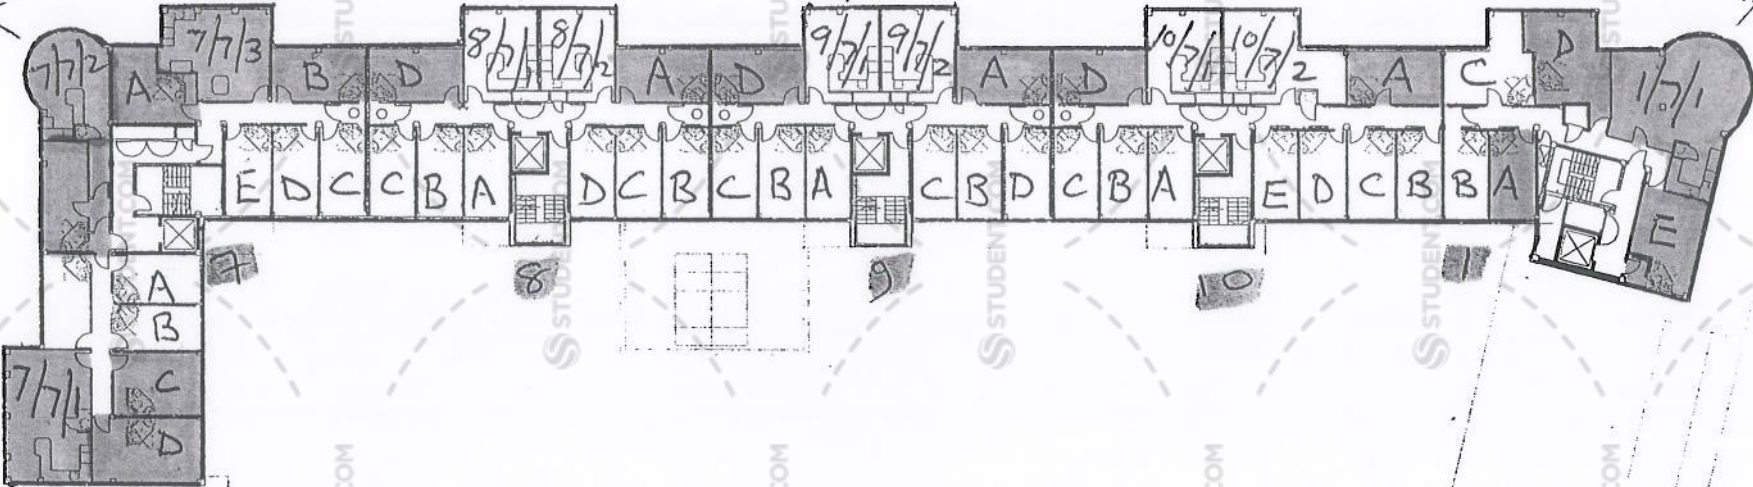

EASTERN BOULEVARD

DIRECT LETS

DOUBLE ROOMS

RIVER  
↑ FACING

ROOF  
ACCESS

STATUE OF  
LIBERTY

FOOTBALL  
GROUND

FOOTBALL  
GROUND  
FACING

DILBERT STREET

WALNUT STREET

\*LOFT ACCESS  
HATCH

STUDIO (x1 BED) - 772

DOUBLE ROOMS!

- 171A
- 171D
- 171E
- 771D
- 771C
- 773A
- 773B
- 871D
- 872A
- 971D
- 972A
- 1071D
- 1/7/2A

SEVENTH FLOOR

CONISTON AVENUE