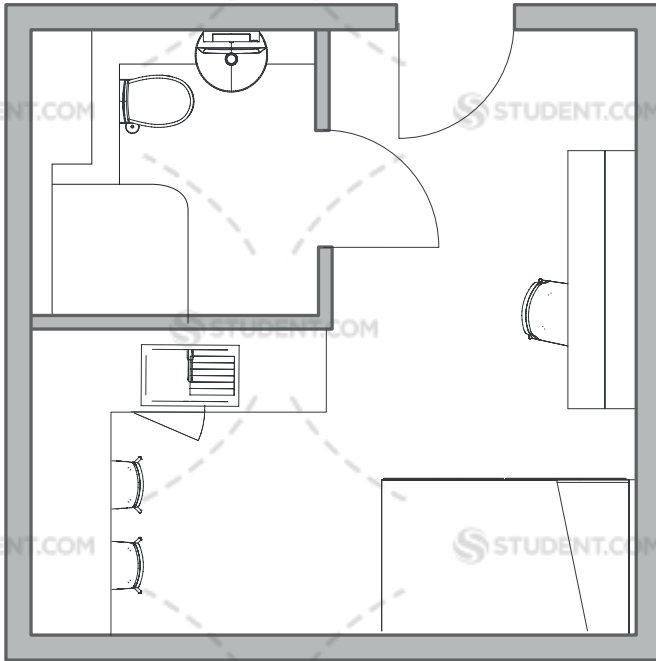

STUDENT.COM

Silver Studio

17m²

Average Floor Space

- En-suite facilities
- Private open plan kitchen
- Hob oven
- Fridge/Freezer/Microwave
- Rooftop garden & outdoor garden space
- Study area
- Secure key fob access
- Smart TV
- Wi-Fi

STUDENT.COM

Gold Studio

18m²-20m²

Average Floor Space

- En-suite facilities
- Private open plan kitchen
- Hob oven
- Fridge/Freezer/Microwave
- Rooftop garden & outdoor garden space
- Study area
- Secure key fob access
- Smart TV
- Wi-Fi

STUDENT.COM

STUDENT.COM

STUDENT.COM

Gold Plus Studio

20m²-24m²

Average Floor Space

- En-suite facilities
- Private open plan kitchen
- Hob oven
- Fridge/Freezer/Microwave
- Rooftop garden & outdoor garden space
- Study area
- Secure key fob access
- Smart TV
- Wi-Fi

Platinum Studio

26m²

Average Floor Space

- En-suite facilities
- Private open plan kitchen
- Hob oven
- Fridge/Freezer/Microwave
- Rooftop garden & outdoor garden space
- Study area
- Secure key fob access
- Smart TV
- Wi-Fi