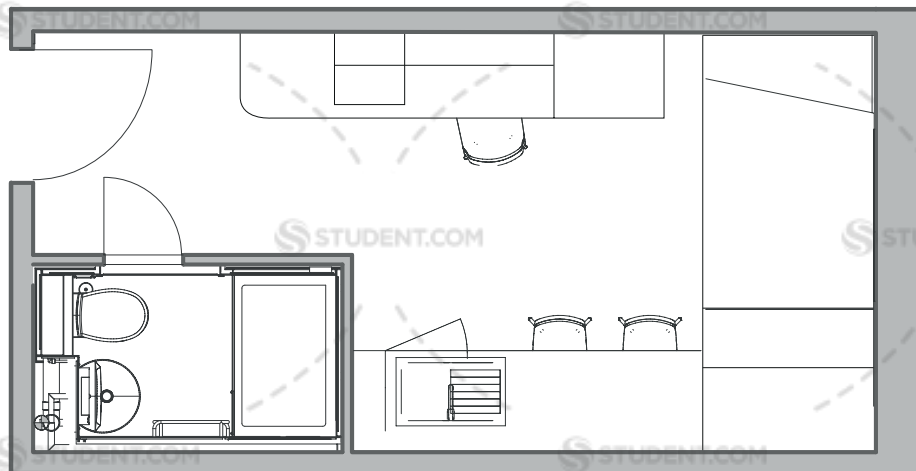

STUDENT.COM

Silver Studio

17m²

Average Floor Space

- En-suite facilities
- Private open plan kitchen
- Hob oven
- Fridge/Freezer/Microwave
- Rooftop garden & outdoor garden space
- Study area
- Secure key fob access
- Smart TV
- Wi-Fi

STUDENT.COM

Gold Studio

18m²-20m²

Average Floor Space

- En-suite facilities
- Private open plan kitchen
- Hob oven
- Fridge/Freezer/Microwave
- Rooftop garden & outdoor garden space
- Study area
- Secure key fob access
- Smart TV
- Wi-Fi

STUDENT.COM

STUDENT.COM

STUDENT.COM

Gold Plus Studio

20m²-24m²

Average Floor Space

- En-suite facilities
- Private open plan kitchen
- Hob oven
- Fridge/Freezer/Microwave
- Rooftop garden & outdoor garden space
- Study area
- Secure key fob access
- Smart TV
- Wi-Fi