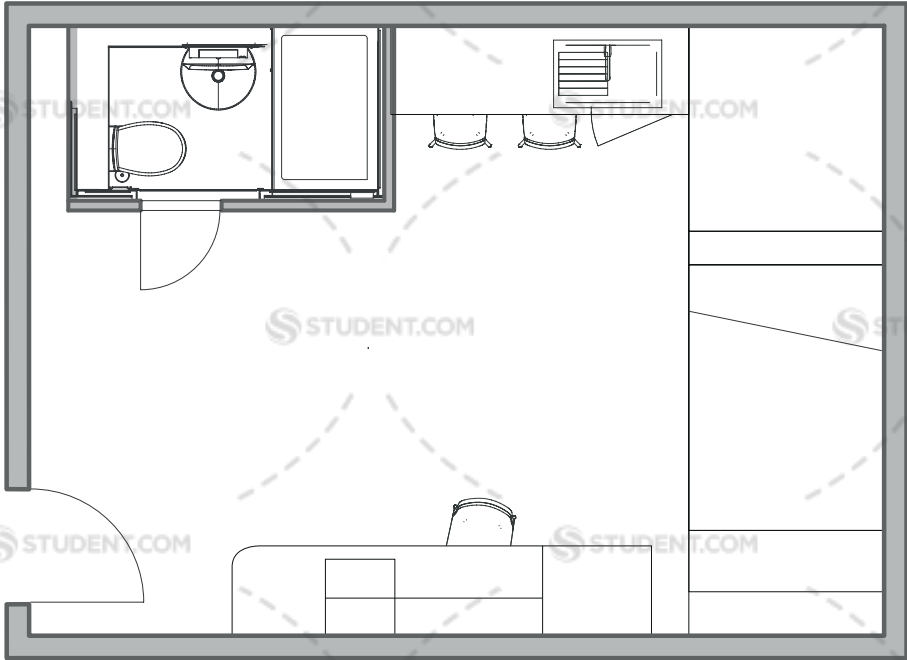

Host.

Where students are at home.

View Studios, London.

Platinum Plus Studio

27m²

Average Floor Space

- En-suite facilities
- Private open plan kitchen
- Hob oven
- Fridge/Freezer/Microwave
- Rooftop garden & outdoor garden space
- Study area
- Secure key fob access
- Smart TV
- Wi-Fi

020 7183 7680

viewstudios@host-students.com

host-students.com