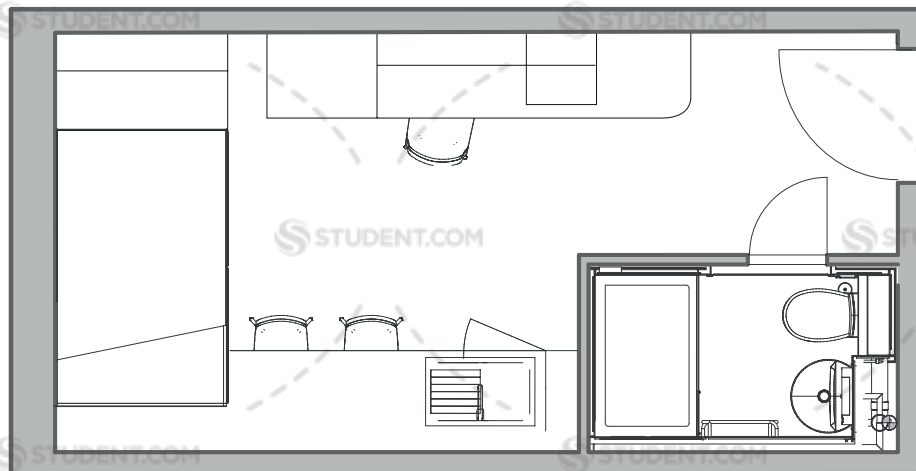

Host.

Where students are at home.

View Studios, London.

STUDENT.COM

Bronze Studio

15m²

Average Floor Space

- En-suite facilities
- Private open plan kitchen
- Hob oven
- Fridge/Freezer/Microwave
- Rooftop garden & outdoor garden space
- Study area
- Secure key fob access
- Smart TV
- Wi-Fi

STUDENT.COM

Silver Studio

17m²

Average Floor Space

- En-suite facilities
- Private open plan kitchen
- Hob oven
- Fridge/Freezer/Microwave
- Rooftop garden & outdoor garden space
- Study area
- Secure key fob access
- Smart TV
- Wi-Fi

STUDENT.COM

Gold Studio

18m²-20m²

Average Floor Space

- En-suite facilities
- Private open plan kitchen
- Hob oven
- Fridge/Freezer/Microwave
- Rooftop garden & outdoor garden space
- Study area
- Secure key fob access
- Smart TV
- Wi-Fi