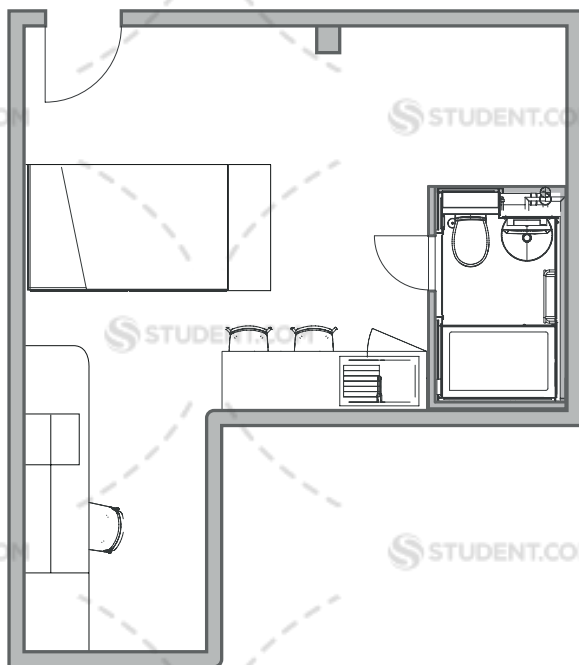

Average Floor Space

- En-suite facilities
- Private open plan kitchen
- Hob oven
- Fridge/Freezer/Microwave
- Rooftop garden & outdoor garden space
- Study area
- Secure key fob access
- Smart TV
- Wi-Fi

020 7183 7680

viewstudios@host-students.com

host-students.com

Host.

Where students are at home.

View Studios, London.

Diamond Plus Studio

33m²

Average Floor Space

- En-suite facilities
- Private open plan kitchen
- Hob oven
- Fridge/Freezer/
- Rooftop garden & outdoor garden space
- Study area
- Secure key fob access
- Smart TV
- Wi-Fi

020 7183 7680