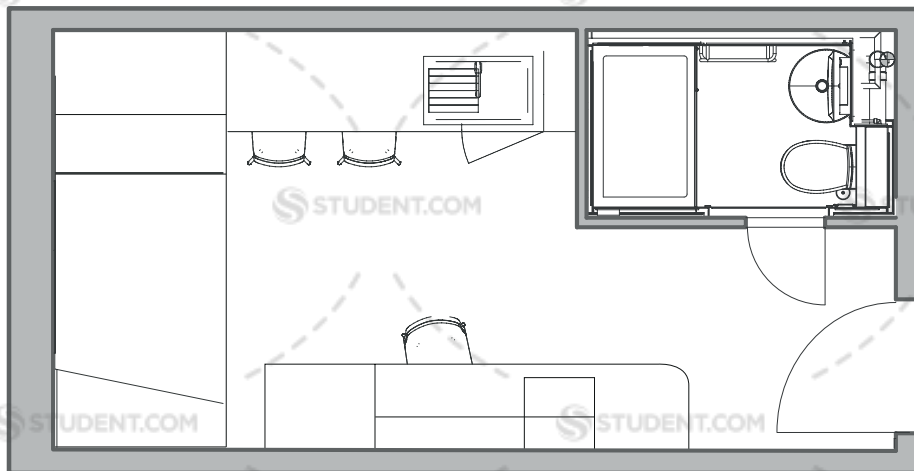

STUDENT.COM

Silver Studio

17m²

Average Floor Space

- En-suite facilities
- Private open plan kitchen
- Hob oven
- Fridge/Freezer/Microwave
- Rooftop garden & outdoor garden space
- Study area
- Secure key fob access
- Smart TV
- Wi-Fi

STUDENT.COM

Gold Studio

18m²-20m²

Average Floor Space

- En-suite facilities
- Private open plan kitchen
- Hob oven
- Fridge/Freezer/Microwave
- Rooftop garden & outdoor garden space
- Study area
- Secure key fob access
- Smart TV
- Wi-Fi

STUDENT.COM

STUDENT.COM

STUDENT.COM

Gold Plus Studio

20m²-24m²

Average Floor Space

- En-suite facilities
- Private open plan kitchen
- Hob oven
- Fridge/Freezer/Microwave
- Rooftop garden & outdoor garden space
- Study area
- Secure key fob access
- Smart TV
- Wi-Fi