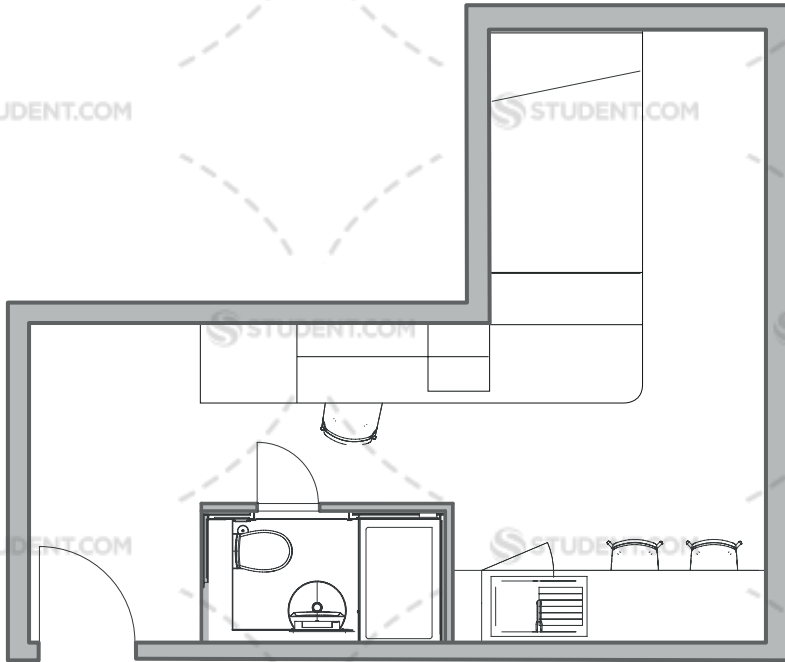

Average Floor Space

- En-suite facilities
- Private open plan kitchen
- Hob oven
- Fridge/Freezer/Microwave
- Rooftop garden & outdoor garden space
- Study area
- Secure key fob access
- Smart TV
- Wi-Fi

020 7183 7680

viewstudios@host-students.com

host-students.com

Host.

Where students are at home.

View Studios, London.

Diamond Studio

29m²