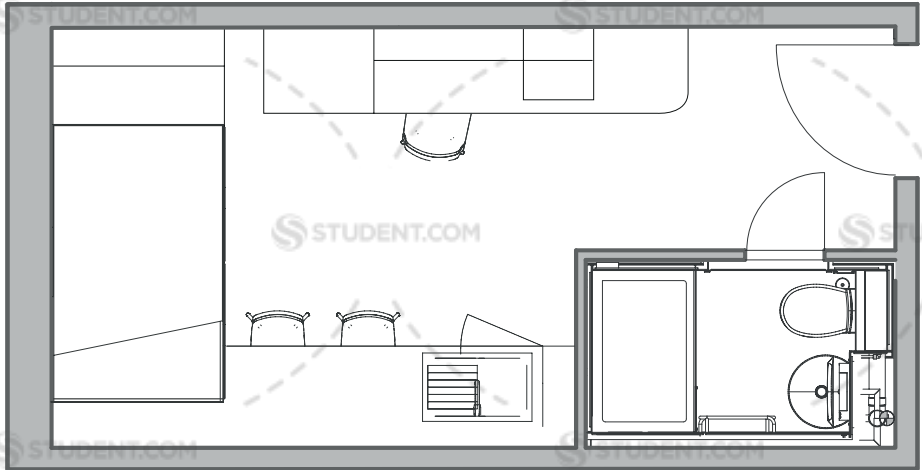

Host.

Where students are at home.

View Studios, London.

STUDENT.COM

Bronze Studio

15m²

Average Floor Space

- En-suite facilities
- Private open plan kitchen
- Hob oven
- Fridge/Freezer/Microwave
- Rooftop garden & outdoor garden space
- Study area
- Secure key fob access
- Smart TV
- Wi-Fi

STUDENT.COM

Silver Studio

17m²

Average Floor Space

- En-suite facilities
- Private open plan kitchen
- Hob oven
- Fridge/Freezer/Microwave
- Rooftop garden & outdoor garden space
- Study area
- Secure key fob access
- Smart TV
- Wi-Fi

STUDENT.COM

Gold Studio

18m²-20m²

Average Floor Space

- En-suite facilities
- Private open plan kitchen
- Hob oven
- Fridge/Freezer/Microwave
- Rooftop garden & outdoor garden space
- Study area
- Secure key fob access
- Smart TV
- Wi-Fi