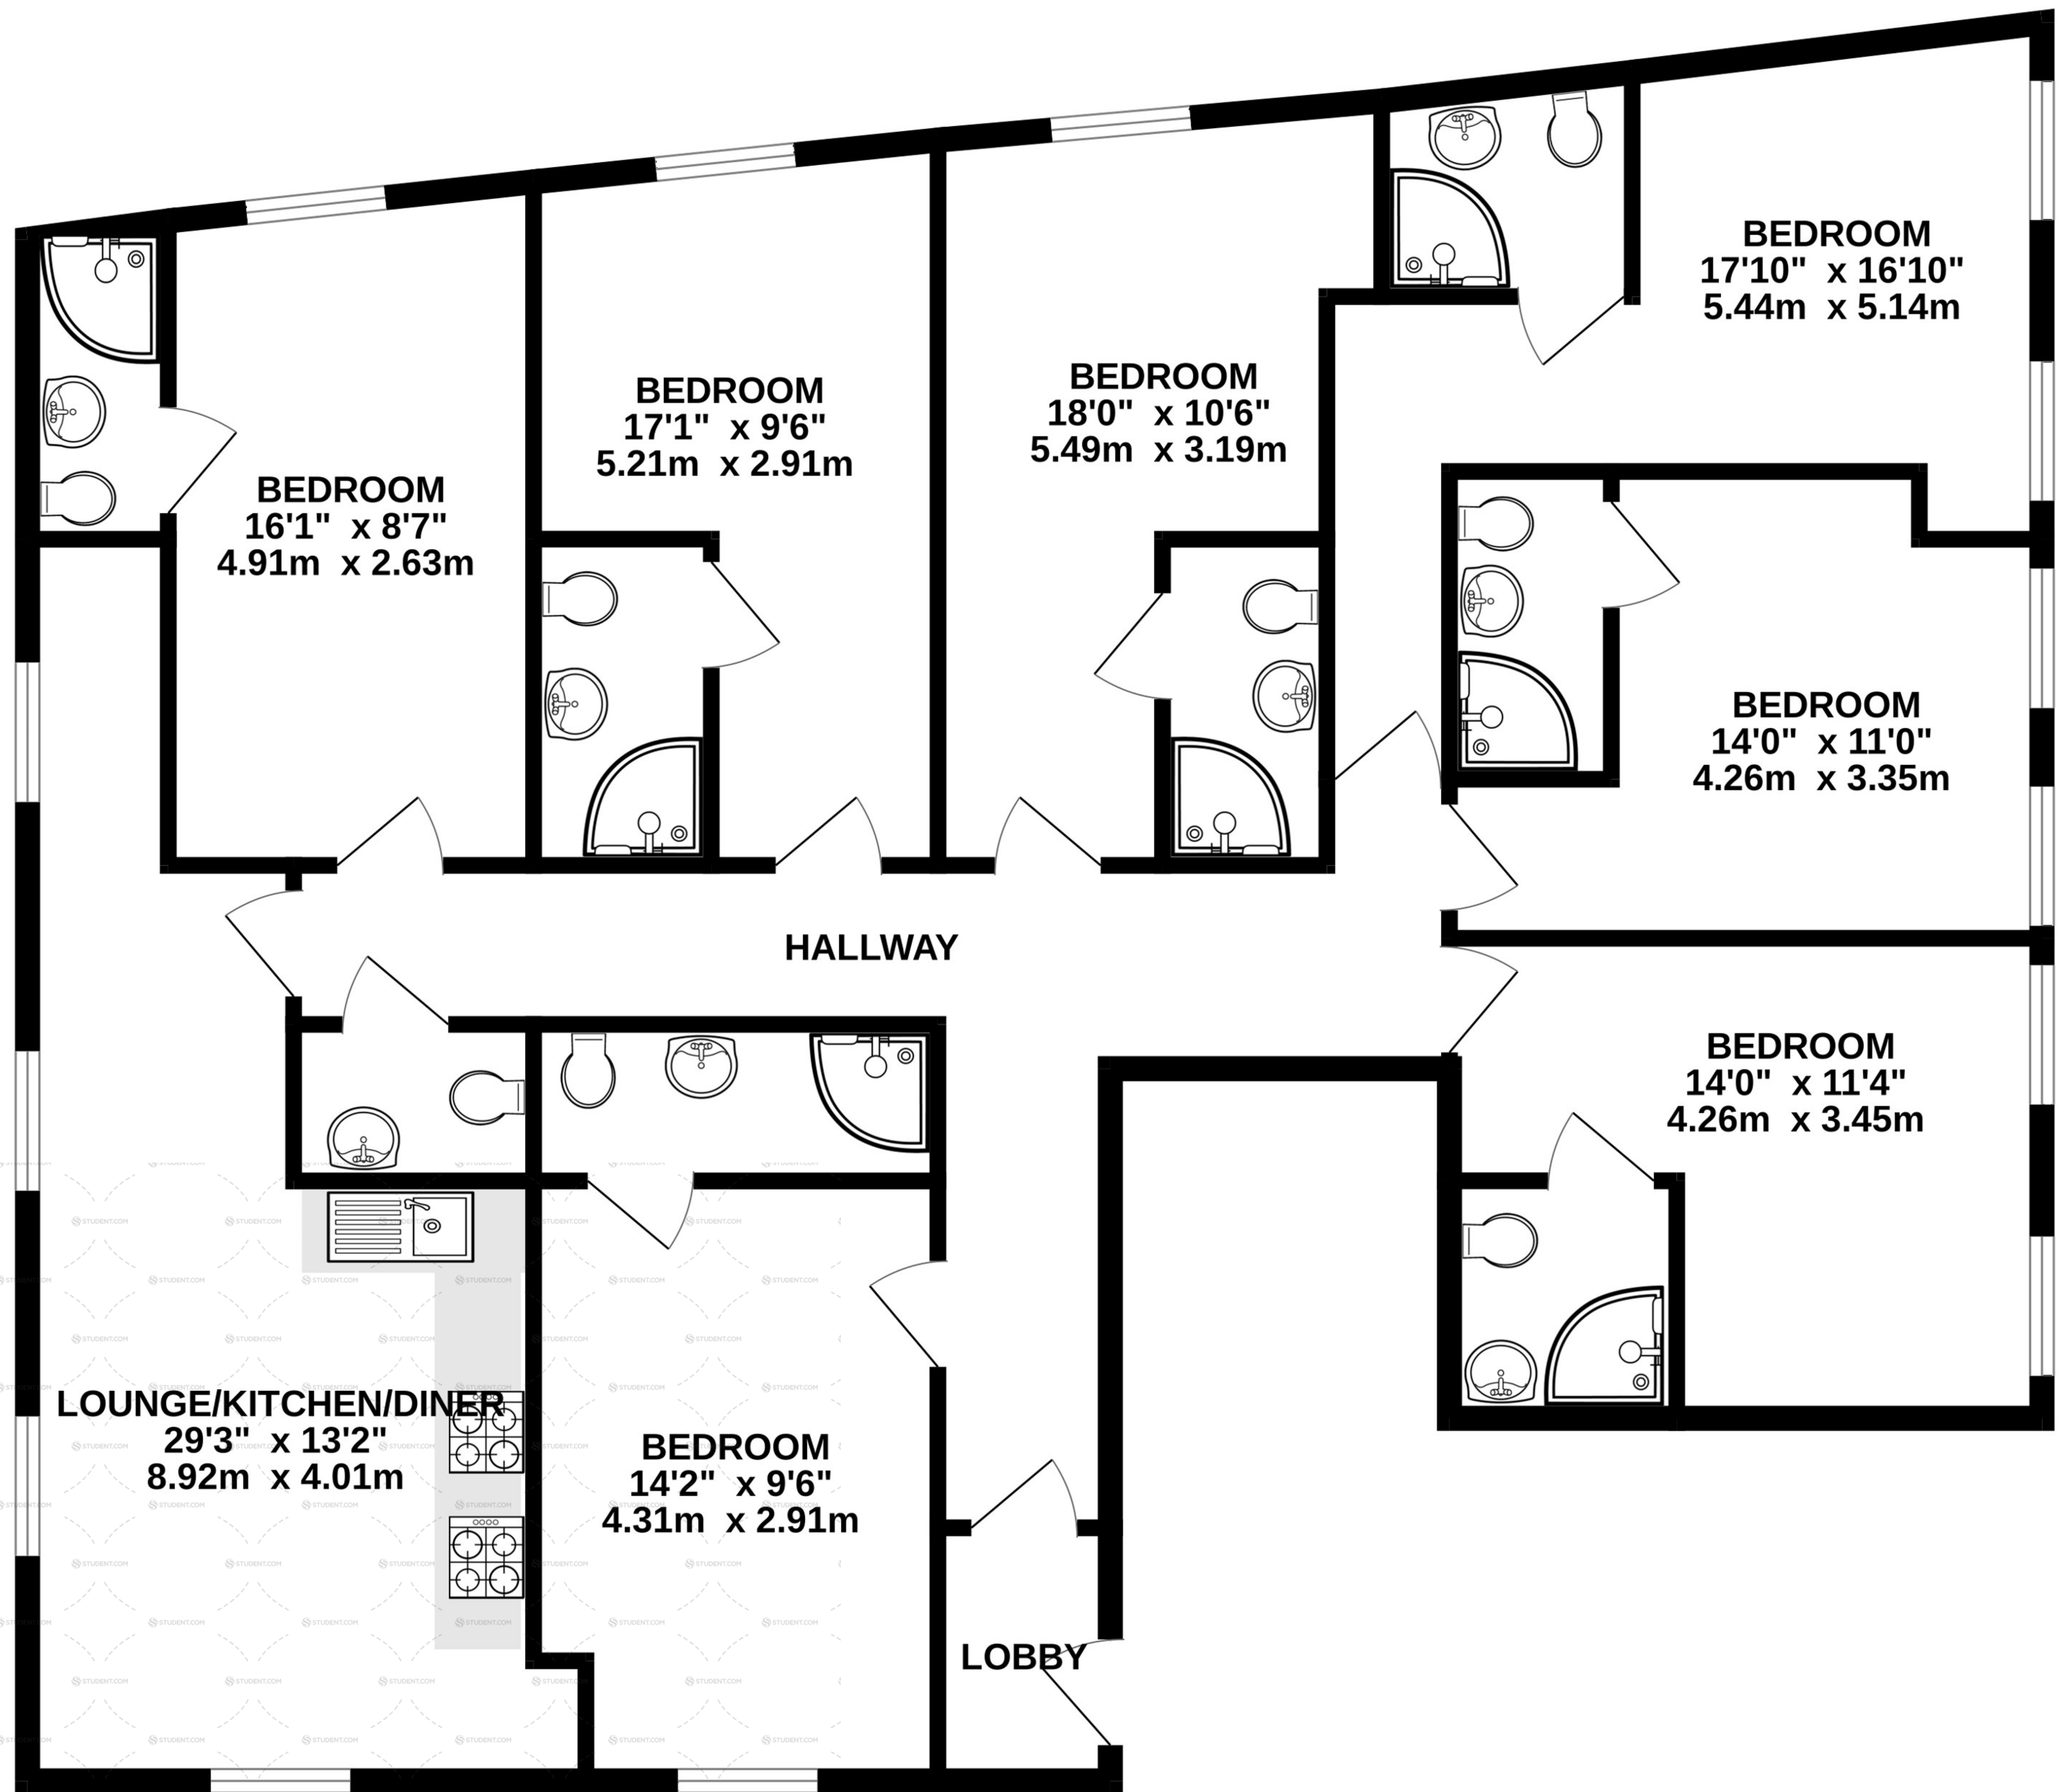

GROUND FLOOR
1593 sq.ft. (148.0 sq.m.) approx.

TOTAL FLOOR AREA : 1593 sq.ft. (148.0 sq.m.) approx.

Whilst every attempt has been made to ensure the accuracy of the floorplan contained here, measurements of doors, windows, rooms and any other items are approximate and no responsibility is taken for any error, omission or mis-statement. This plan is for illustrative purposes only and should be used as such by any prospective purchaser. The services, systems and appliances shown have not been tested and no guarantee as to their operability or efficiency can be given.

Made with Metropix ©2023