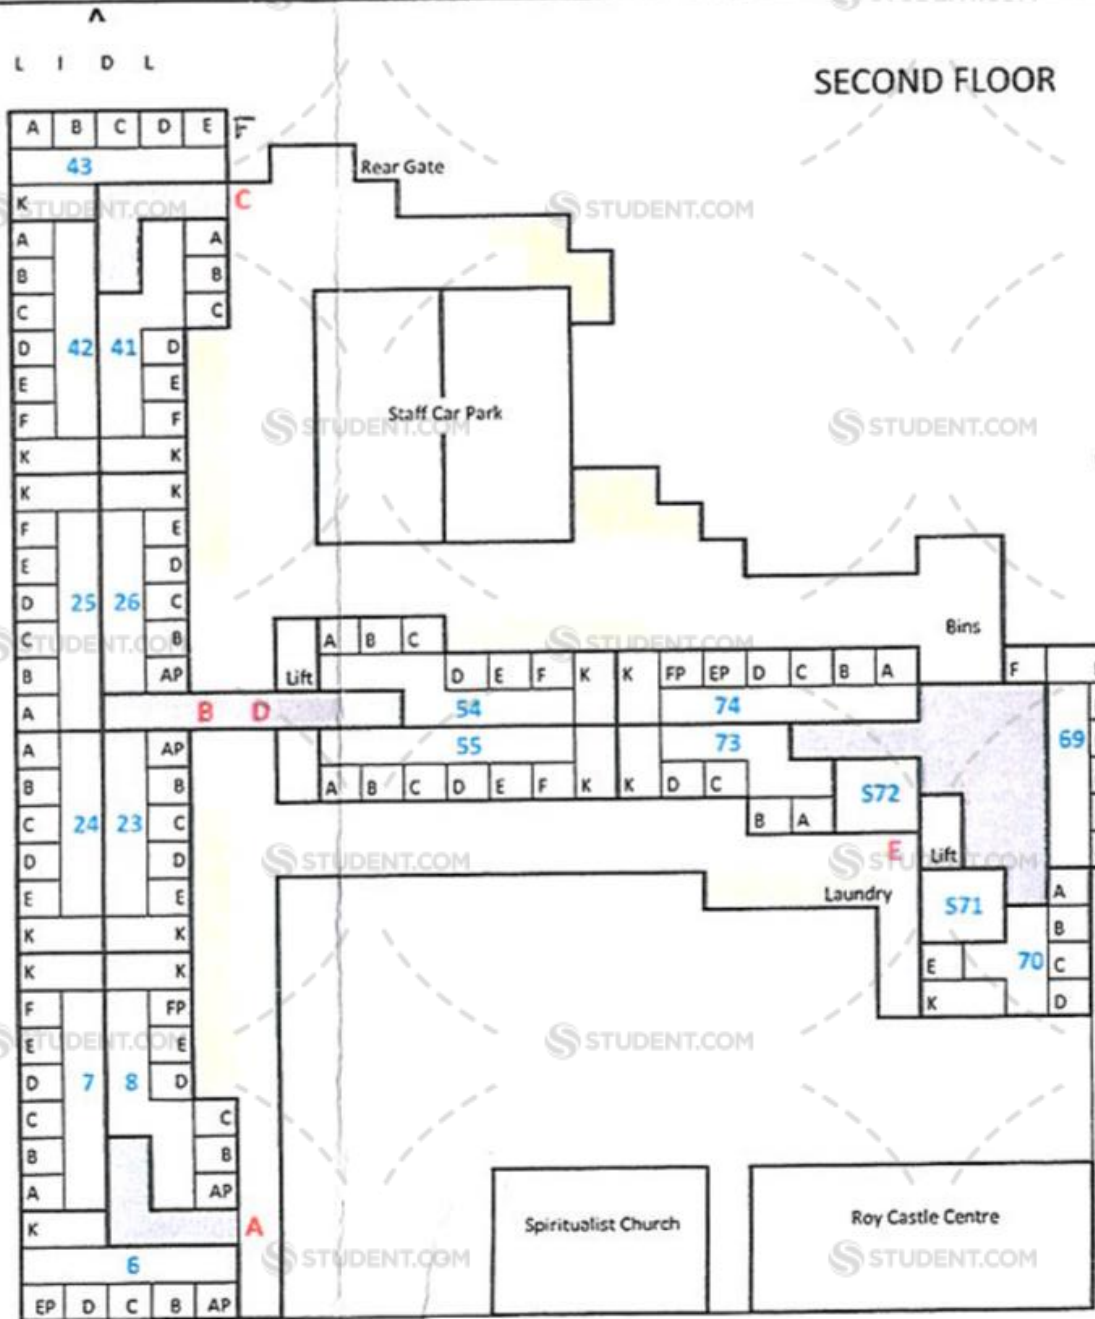

# SECOND FLOOR

O a k e s S t r e e t

Front Gate  
D a u l b y S t r e e t

P r e s c o t t S t r e e t

Spiritualist Church

Roy Castle Centre