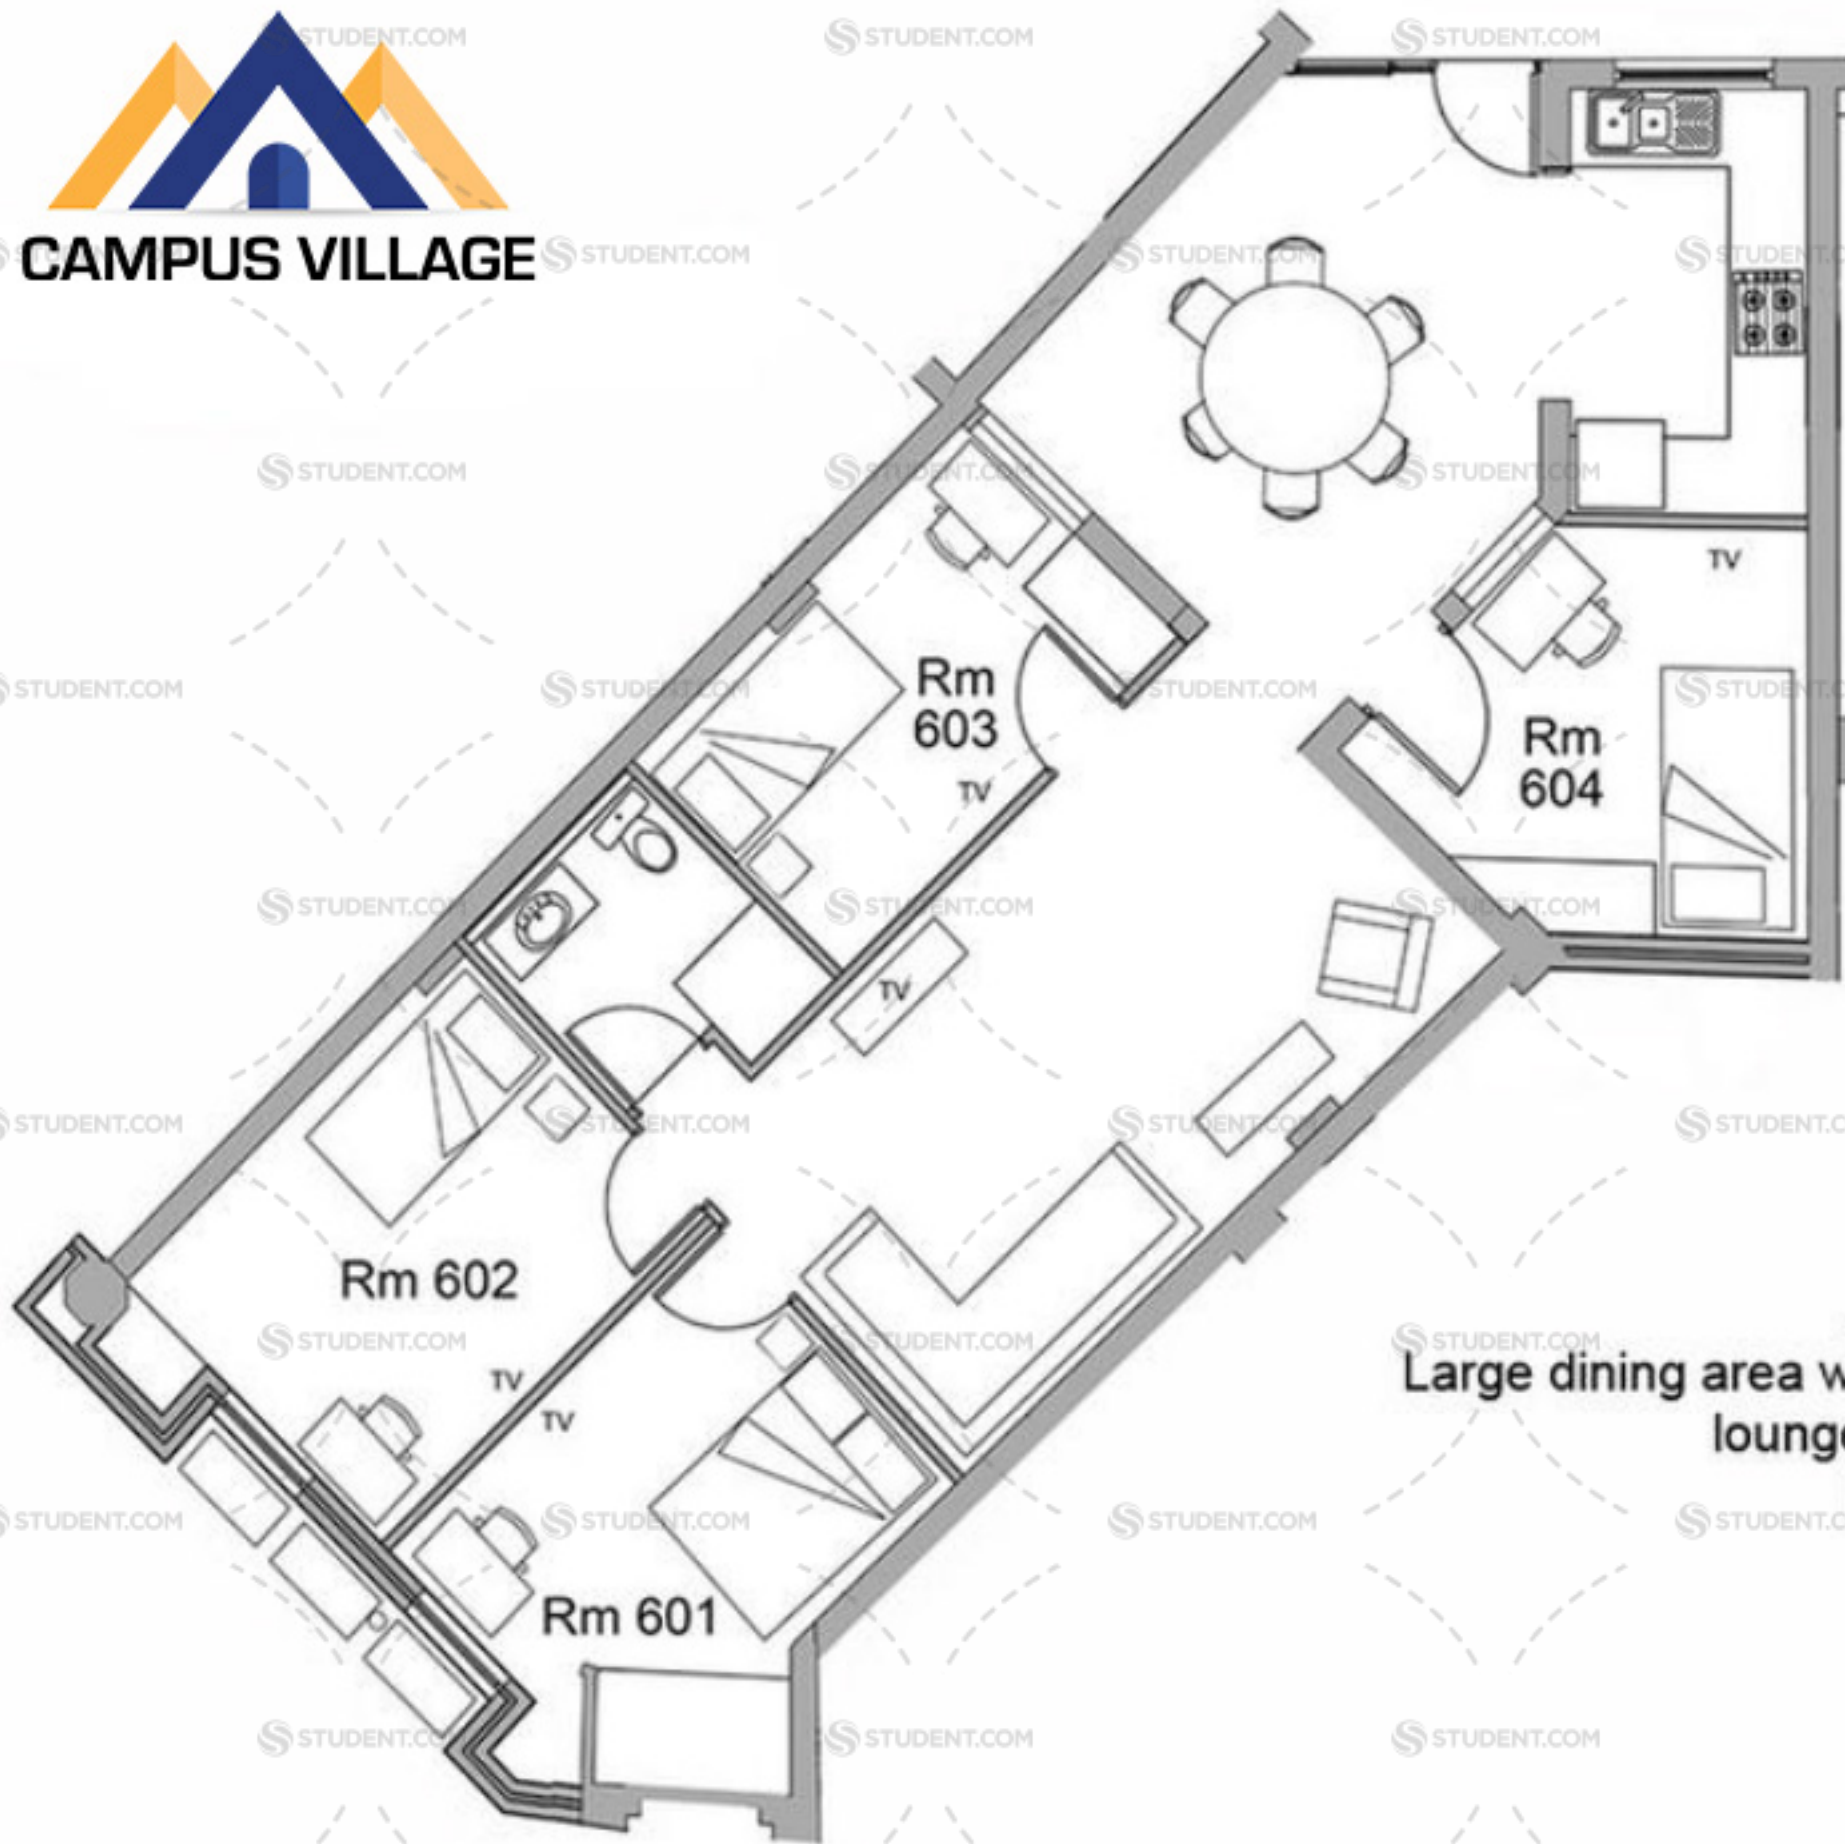

CAMPUS VILLAGE

APARTMENT 6

Large dining area with kitchen, separate lounge room and bathroom

Room 1 - double bed

Room 2 - king single

Room 3 - king single

Room 4 - king single