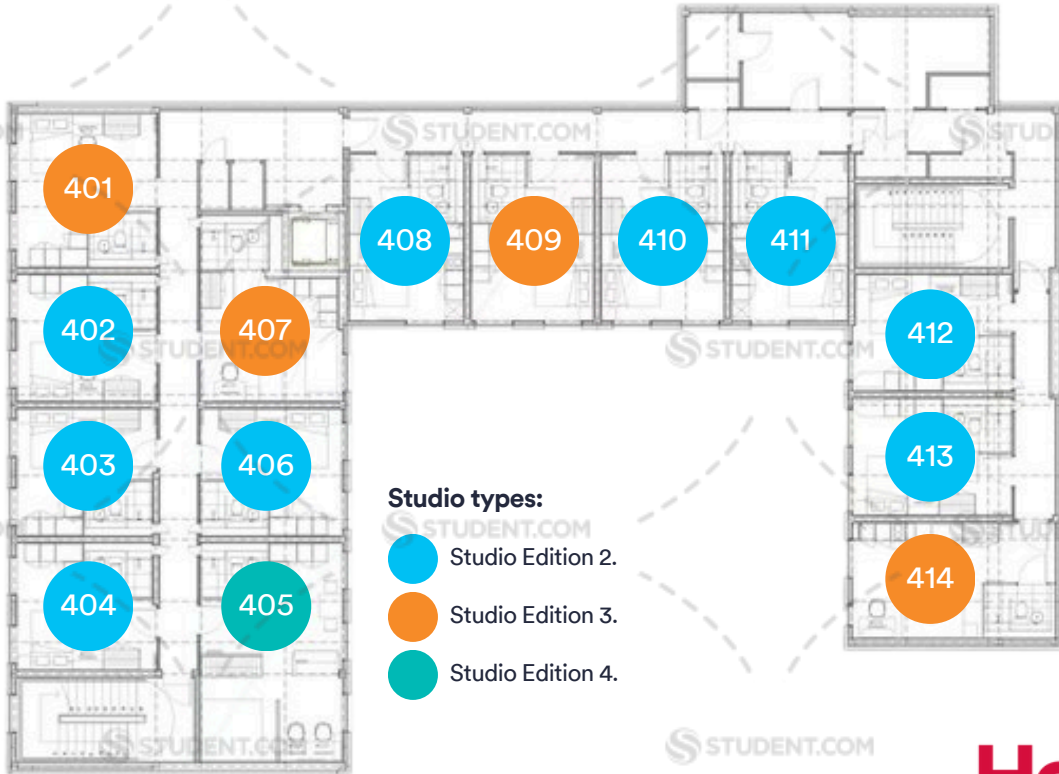

Bridge Street Studios.

Ground Floor.

Bridge Street Studios.

First Floor.

Studio types:

- Studio Edition 1.
- Studio Edition 2.
- Studio Edition 3.
- Studio Edition 4.

Bridge Street Studios.

Second Floor.

Studio types:

- Studio Edition 1.
- Studio Edition 2.
- Studio Edition 3.
- Studio Edition 4.

Bridge Street Studios.

Third Floor.

Studio types:

- Studio Edition 2.
- Studio Edition 3.
- Studio Edition 4.

Bridge Street Studios.

Forth Floor.

Bridge Street Studios.

Bridge Street West

Please note the lift operates from Lower ground to 4th floor only. Access to the fifth floor studios are via one flight of stairs from the fourth floor.