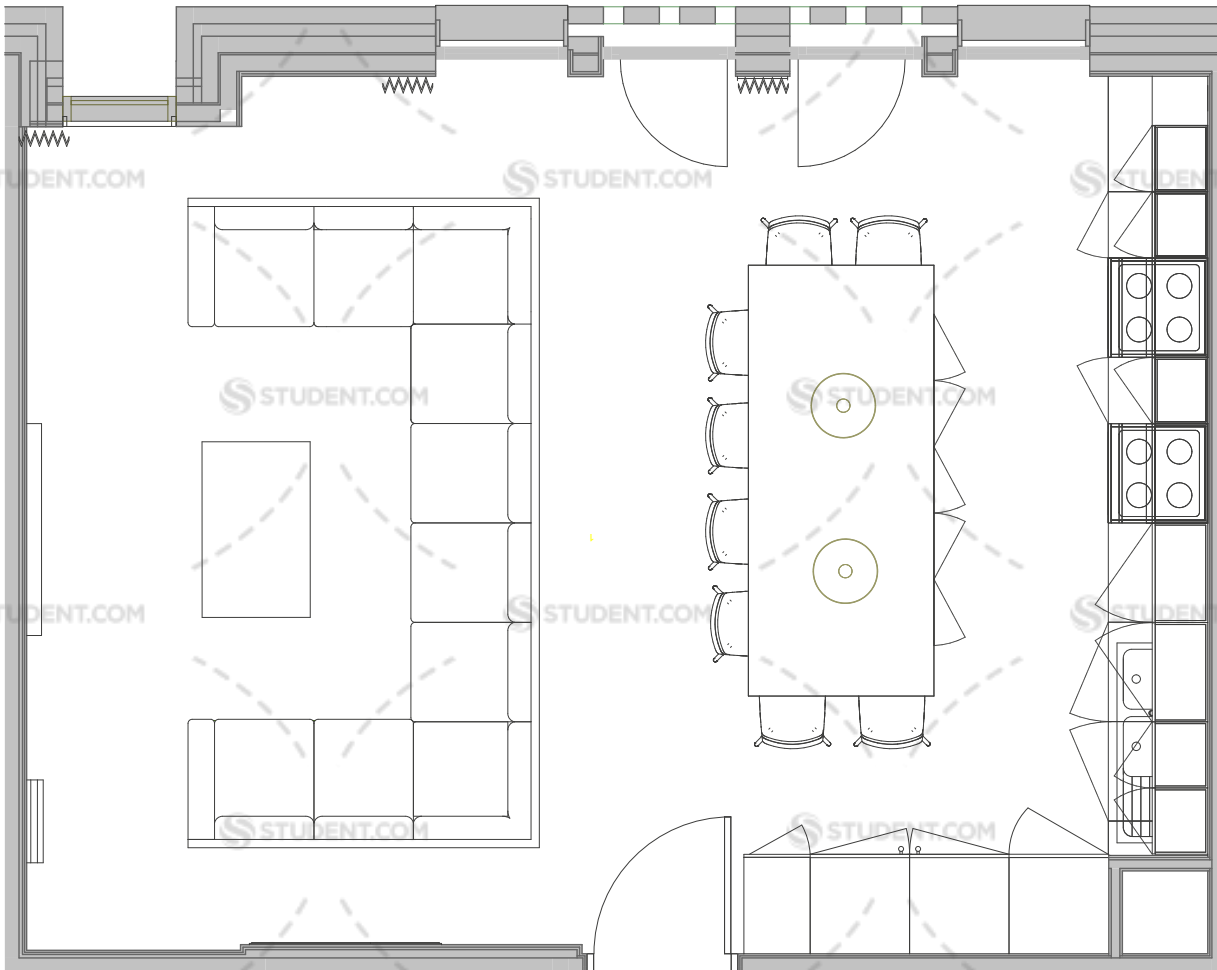

En-suite bedroom

Room plans are indicative only and subject to change

0116 326 2540

castlestreet@host-students.com
host-students.com

Shared kitchen-lounge

Room plans are indicative only and subject to change