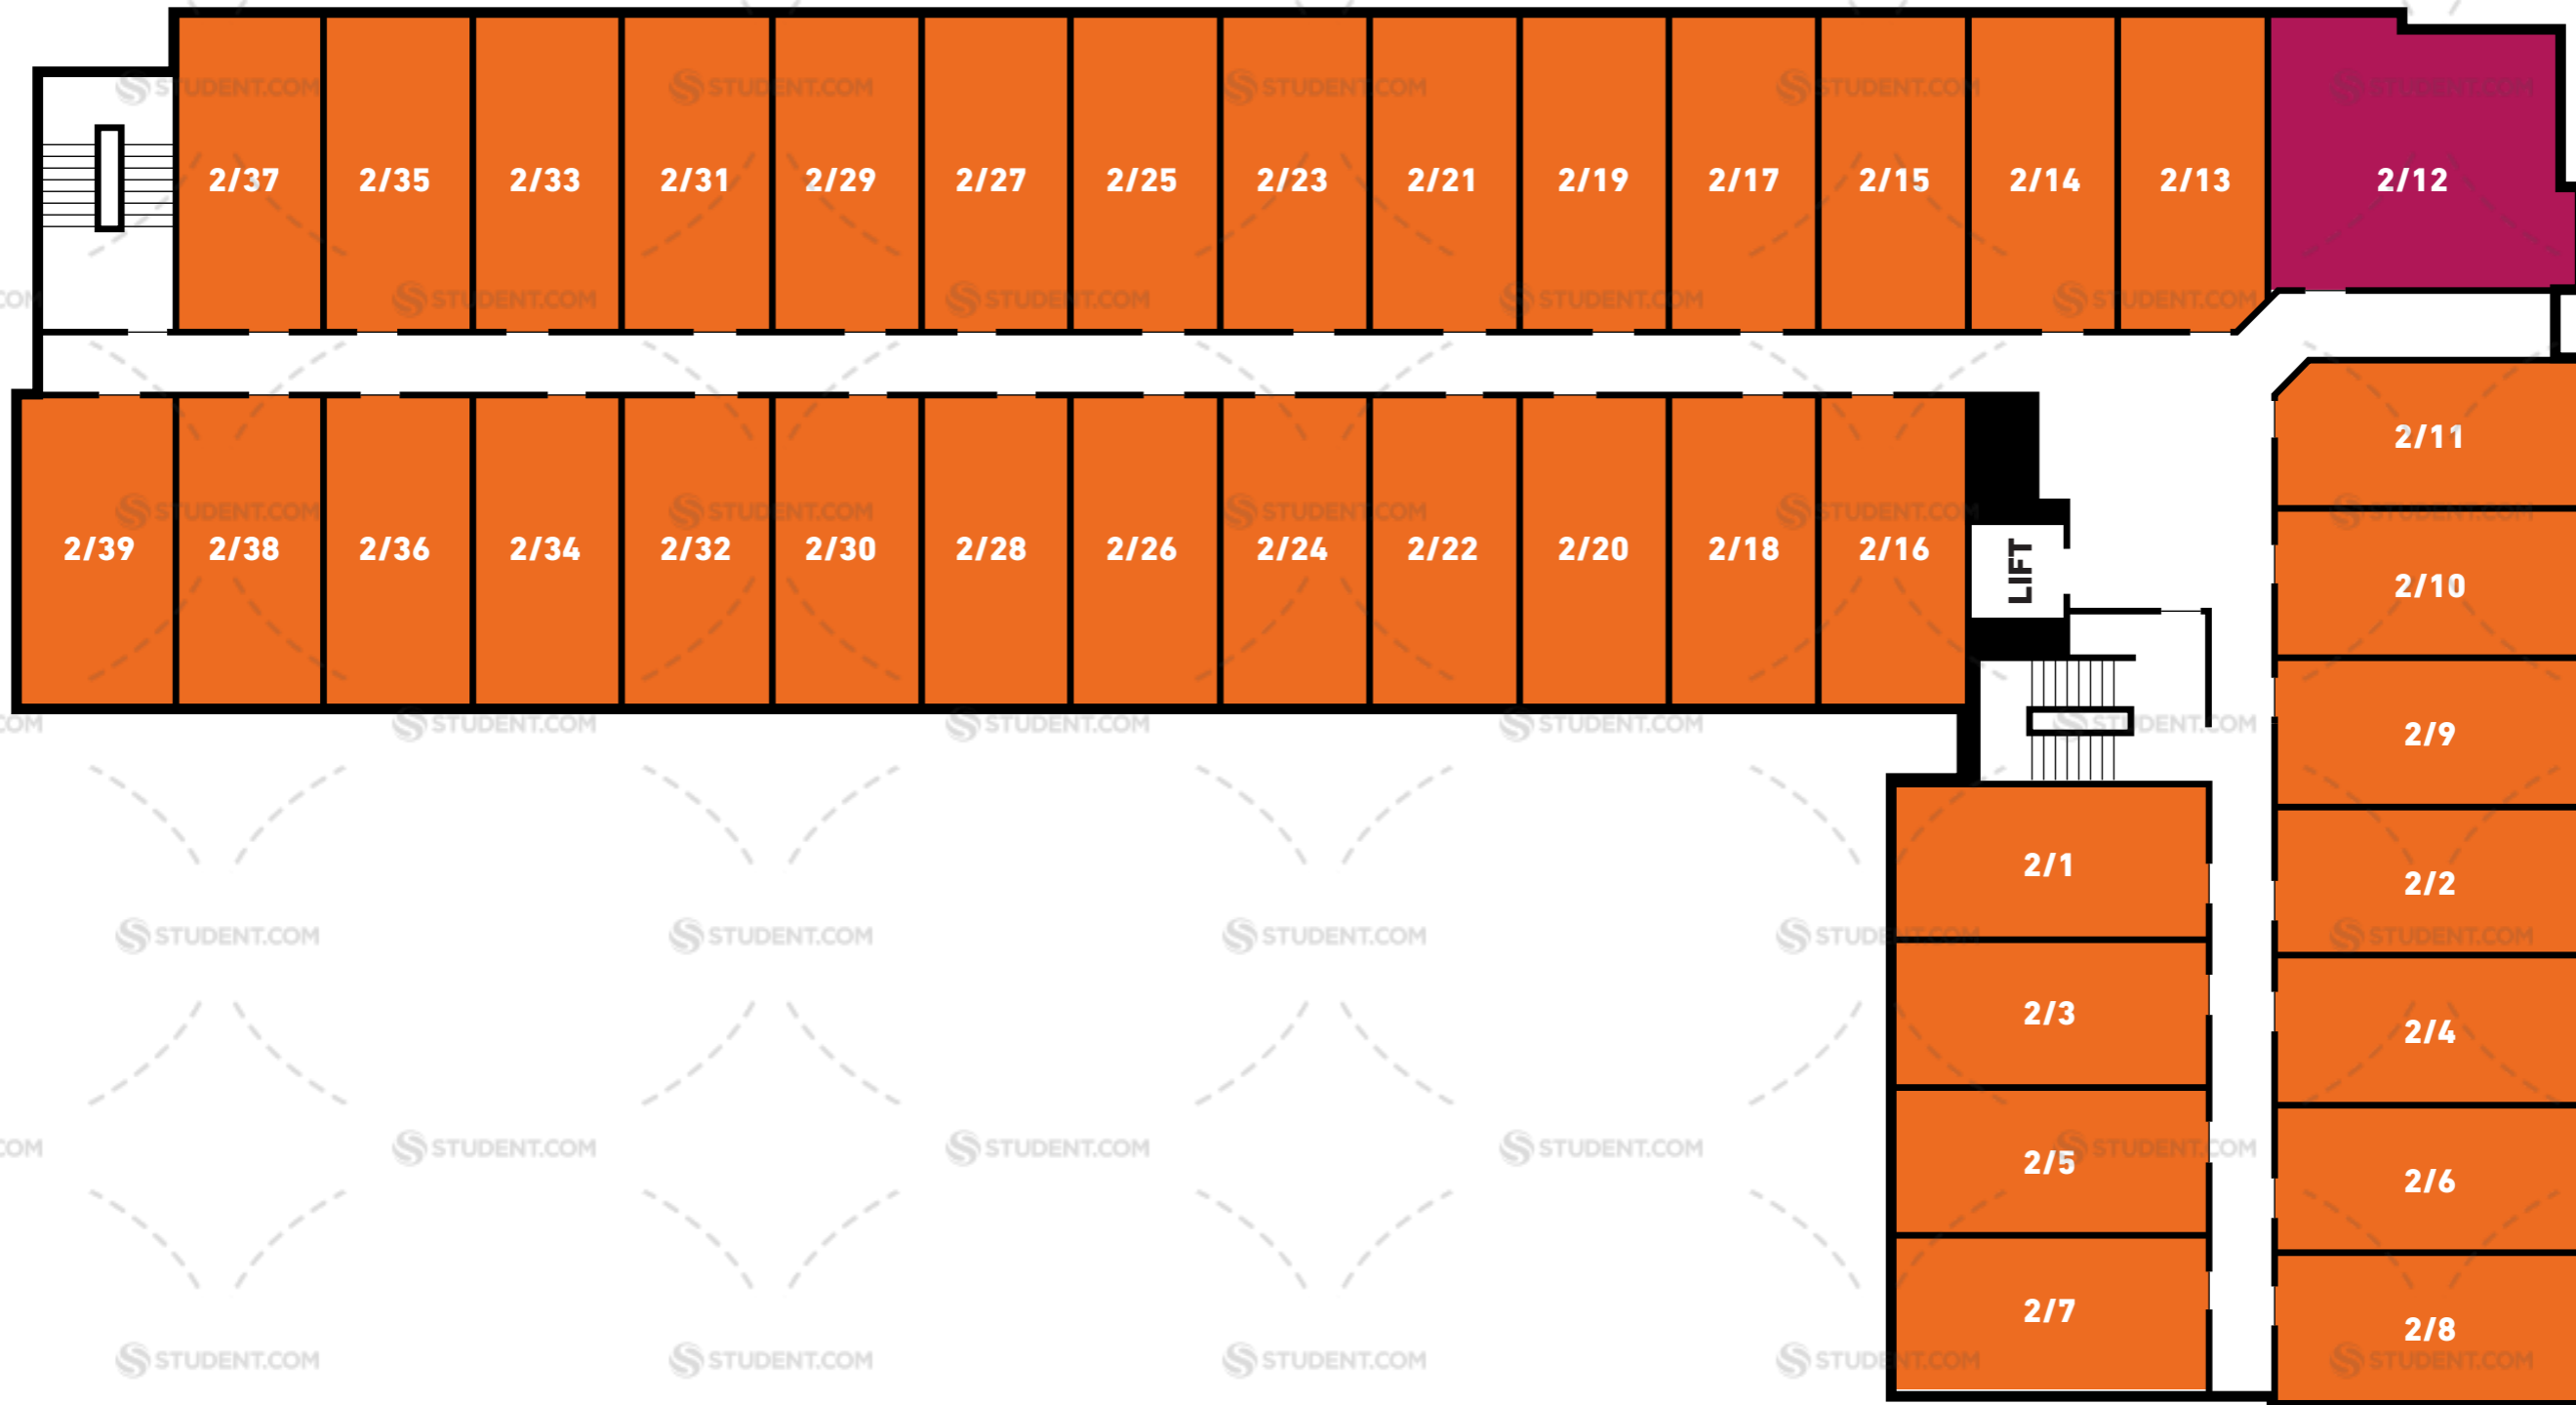

Welcome to **Stanley Studios**

BRAND NEW STUDENT ACCOMMODATION

FLOORPLANS

- CLASSIC STUDIO
- DELUXE STUDIO
- LUXURY STUDIO
- PREMIUM STUDIO
- PREMIUM MEZZANINE STUDIO

*These floorplans are indicative and subject to change.

GROUND FLOOR STANLEY STUDIOS

- CLASSIC STUDIO
- DELUXE STUDIO
- LUXURY STUDIO
- PREMIUM STUDIO
- PREMIUM MEZZANINE STUDIO

*These floorplans are indicative and subject to change.

FIRST FLOOR STANLEY STUDIOS

- CLASSIC STUDIO
- DELUXE STUDIO
- LUXURY STUDIO
- PREMIUM STUDIO
- PREMIUM MEZZANINE STUDIO

*These floorplans are indicative and subject to change.

SECOND FLOOR STANLEY STUDIOS

- CLASSIC STUDIO
- DELUXE STUDIO
- LUXURY STUDIO
- PREMIUM STUDIO
- PREMIUM MEZZANINE STUDIO

*These floorplans are indicative and subject to change.

THIRD FLOOR STANLEY STUDIOS

- CLASSIC STUDIO
- DELUXE STUDIO
- LUXURY STUDIO
- PREMIUM STUDIO
- PREMIUM MEZZANINE STUDIO

*These floorplans are indicative and subject to change.