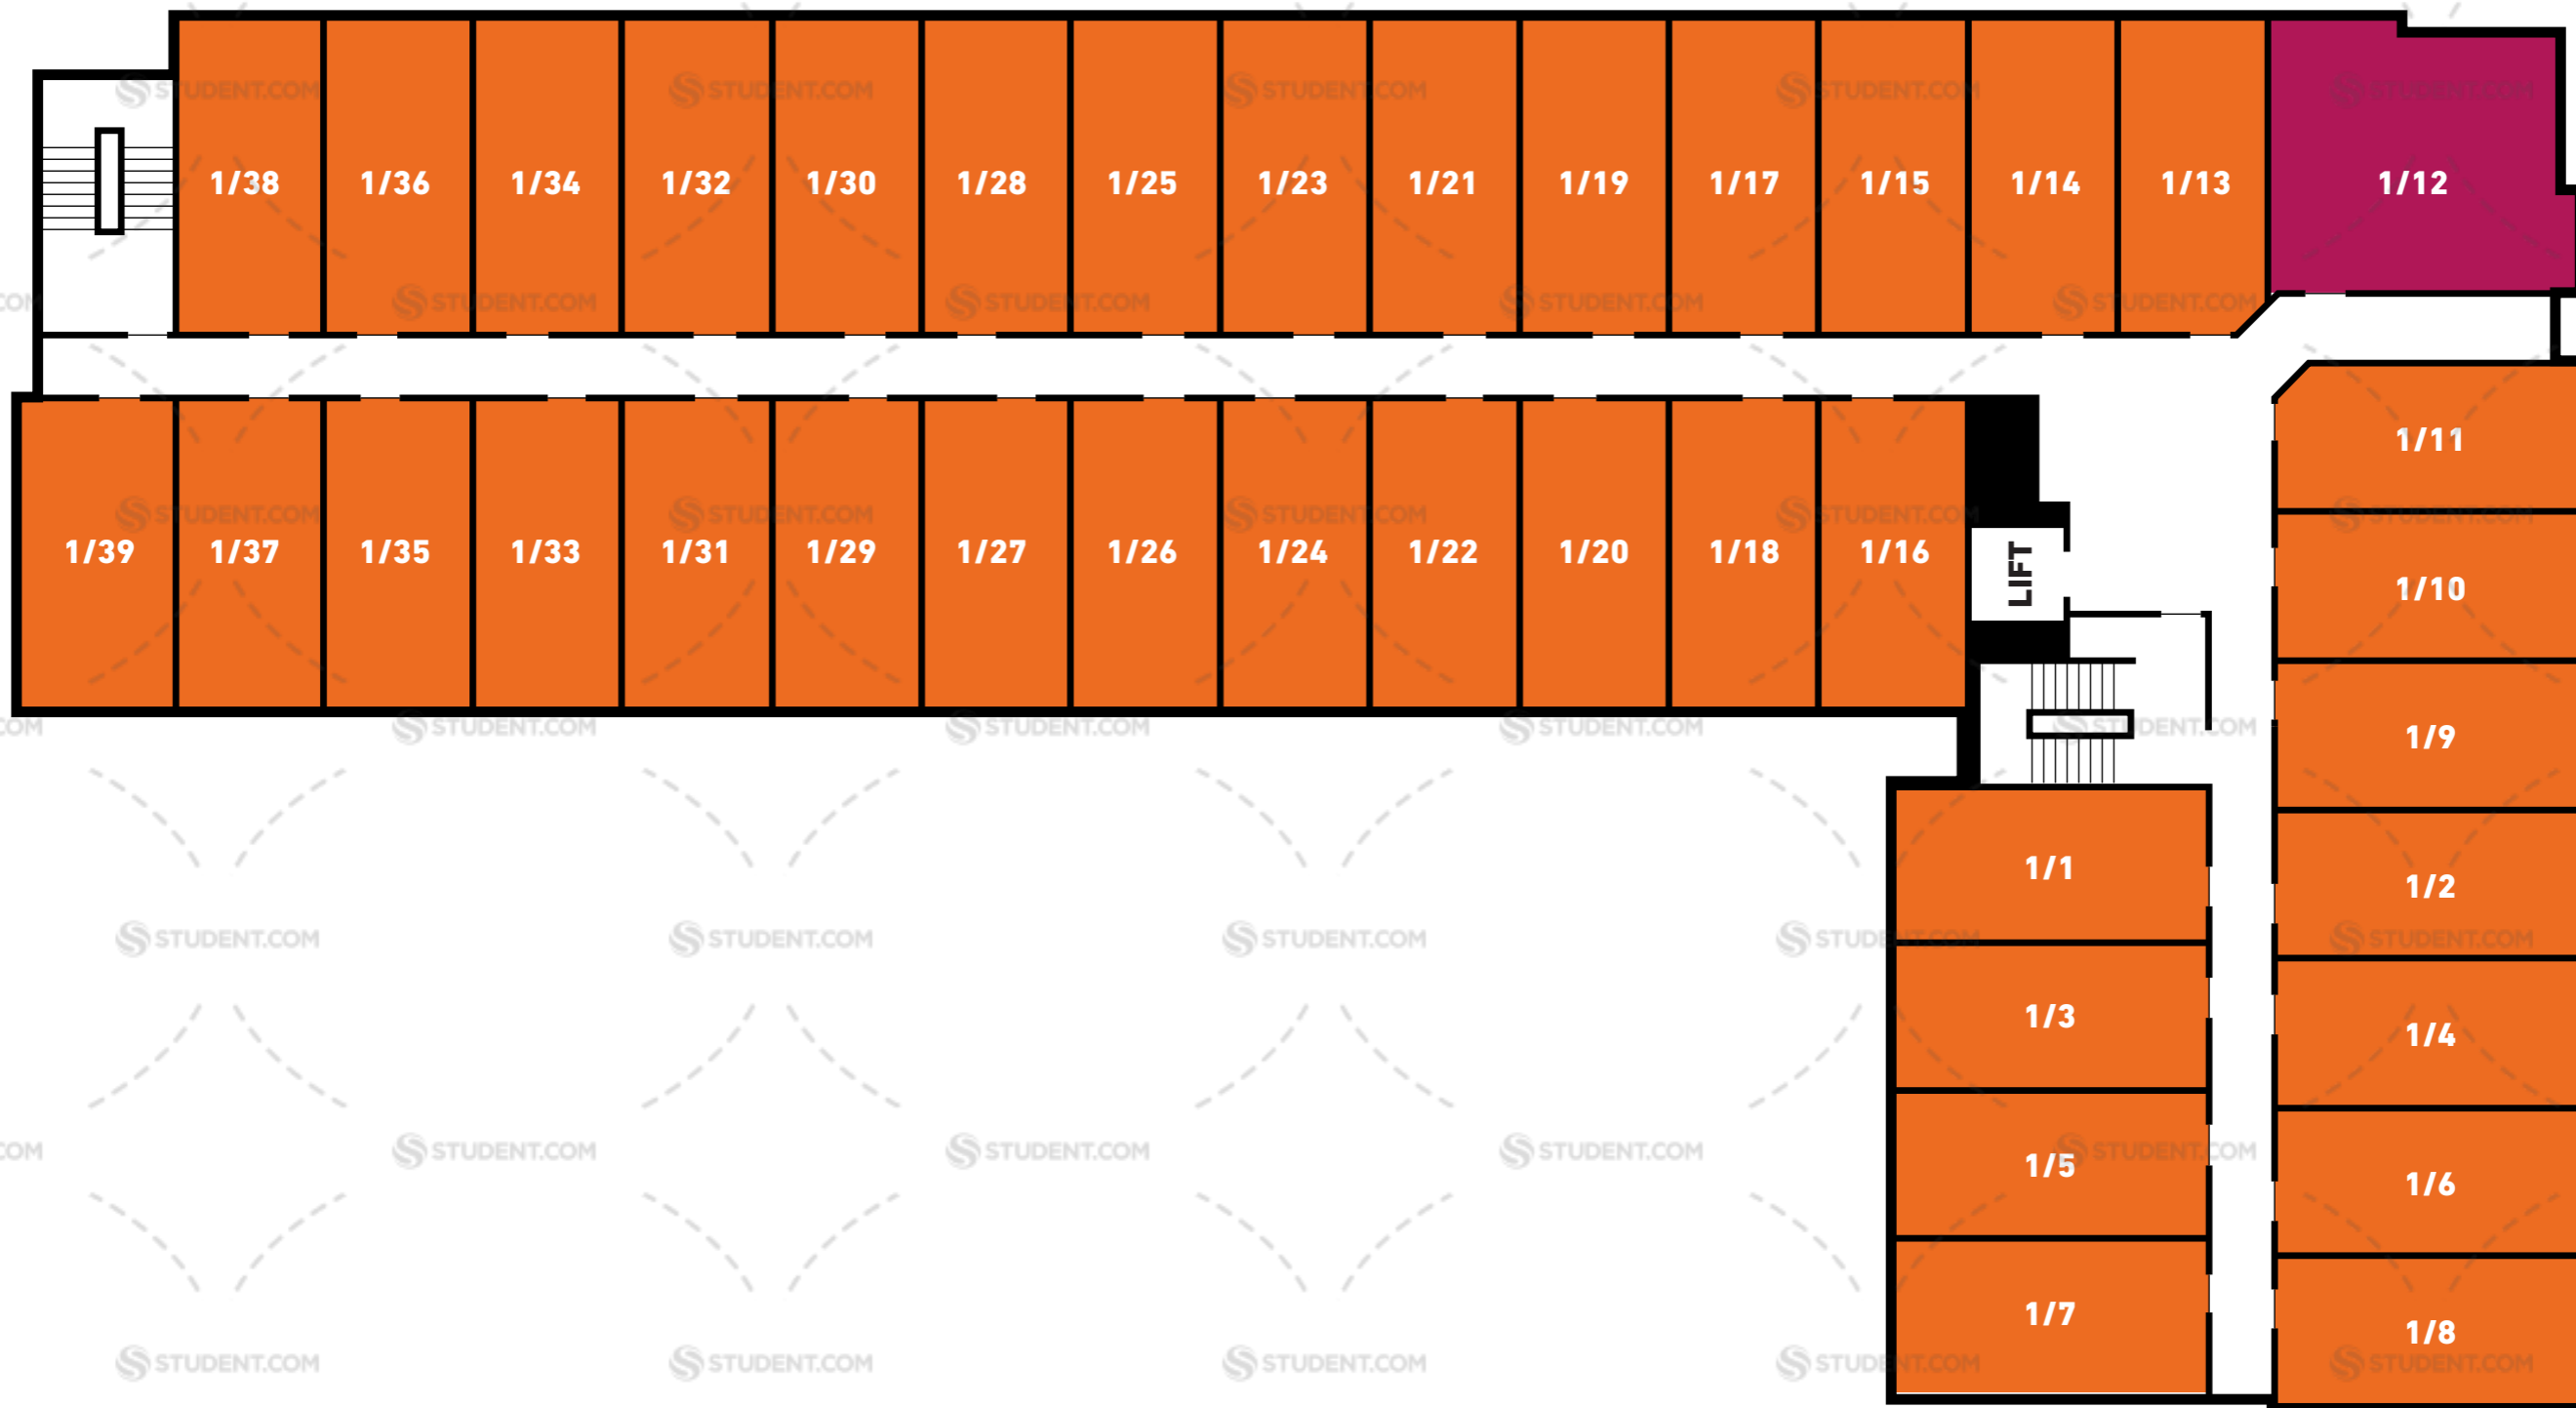

Welcome to **Stanley Studios**

BRAND NEW STUDENT ACCOMMODATION

FLOORPLANS

- CLASSIC STUDIO
- DELUXE STUDIO
- LUXURY STUDIO
- PREMIUM STUDIO
- PREMIUM MEZZANINE STUDIO

*These floorplans are indicative and subject to change.

GROUND FLOOR STANLEY STUDIOS

- CLASSIC STUDIO
- DELUXE STUDIO
- LUXURY STUDIO
- PREMIUM STUDIO
- PREMIUM MEZZANINE STUDIO

*These floorplans are indicative and subject to change.

FIRST FLOOR STANLEY STUDIOS

- CLASSIC STUDIO
- DELUXE STUDIO
- LUXURY STUDIO
- PREMIUM STUDIO
- PREMIUM MEZZANINE STUDIO

*These floorplans are indicative and subject to change.

SECOND FLOOR STANLEY STUDIOS

- CLASSIC STUDIO
- DELUXE STUDIO
- LUXURY STUDIO
- PREMIUM STUDIO
- PREMIUM MEZZANINE STUDIO

*These floorplans are indicative and subject to change.

THIRD FLOOR STANLEY STUDIOS

- CLASSIC STUDIO
- DELUXE STUDIO
- LUXURY STUDIO
- PREMIUM STUDIO
- PREMIUM MEZZANINE STUDIO

*These floorplans are indicative and subject to change.