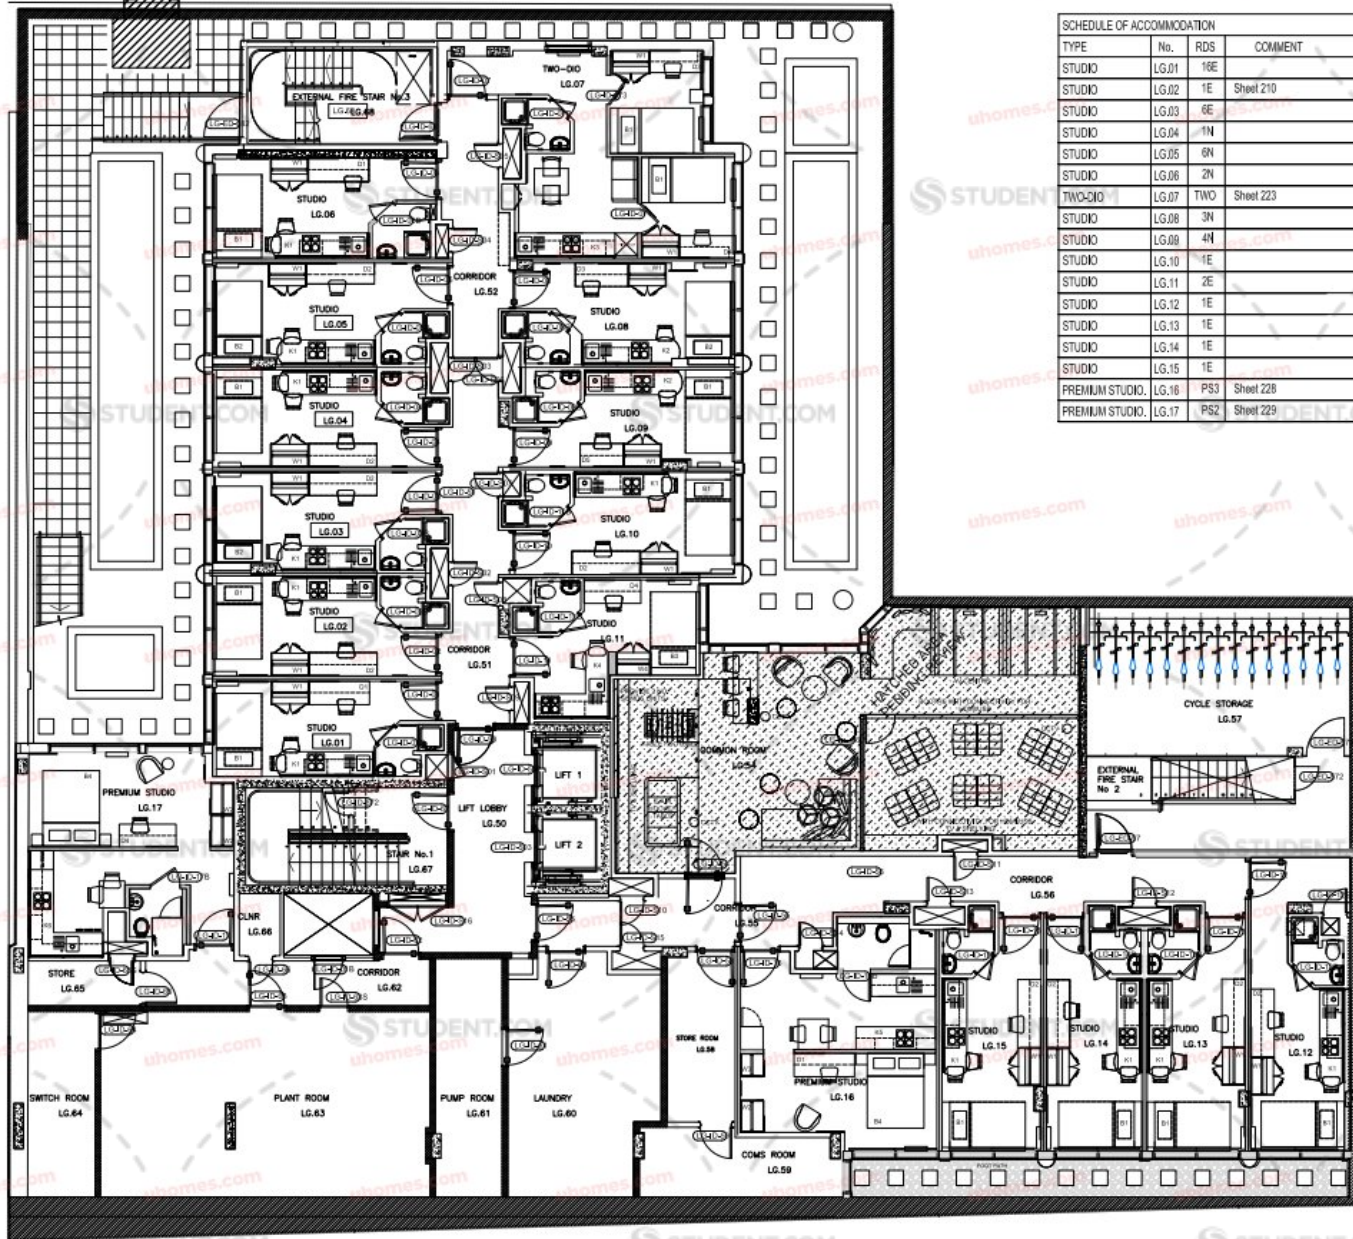

SCHEDULE OF ACCOMMODATION			
TYPE	No.	RDS	COMMENT
STUDIO	LG.01	16E	
STUDIO	LG.02	1E	Sheet 210
STUDIO	LG.03	6E	
STUDIO	LG.04	11N	
STUDIO	LG.05	8N	
STUDIO	LG.06	2N	
TWO-DIG	LG.07	TWO	Sheet 223
STUDIO	LG.08	3N	
STUDIO	LG.09	4N	
STUDIO	LG.10	1E	
STUDIO	LG.11	2E	
STUDIO	LG.12	1E	
STUDIO	LG.13	1E	
STUDIO	LG.14	1E	
STUDIO	LG.15	1E	
PREMIUM STUDIO	LG.16	PS3	Sheet 228
PREMIUM STUDIO	LG.17	PSZ	Sheet 229

SCHEDULE OF ACCOMMODATION			
	No.	RDS	COMMENT
LIFT LOBBY	LG.50		
CORRIDOR	LG.51		(omitted)
CORRIDOR	LG.52		
AWC	LG.53		
COMMON ROOM	LG.54		
CORRIDOR	LG.55		
CORRIDOR	LG.56		(omitted)
CYCLE STORAGE	LG.57		
STORE ROOM	LG.58		
COMMON ROOM	LG.59		
CORRIDOR	LG.55		
CORRIDOR	LG.56		
CYCLE STORAGE	LG.57		
STORE ROOM	LG.58		
COMMON ROOM	LG.59		
LAUNDRY	LG.60		
PUMP ROOM	LG.61		
CORRIDOR	LG.62		
PLANT ROOM	LG.63		
SWITCH ROOM	LG.64		
STORE	LG.65		
CLEANERS CPD	LG.66		
STAR No:1	LG.67		

Lower Ground Floor