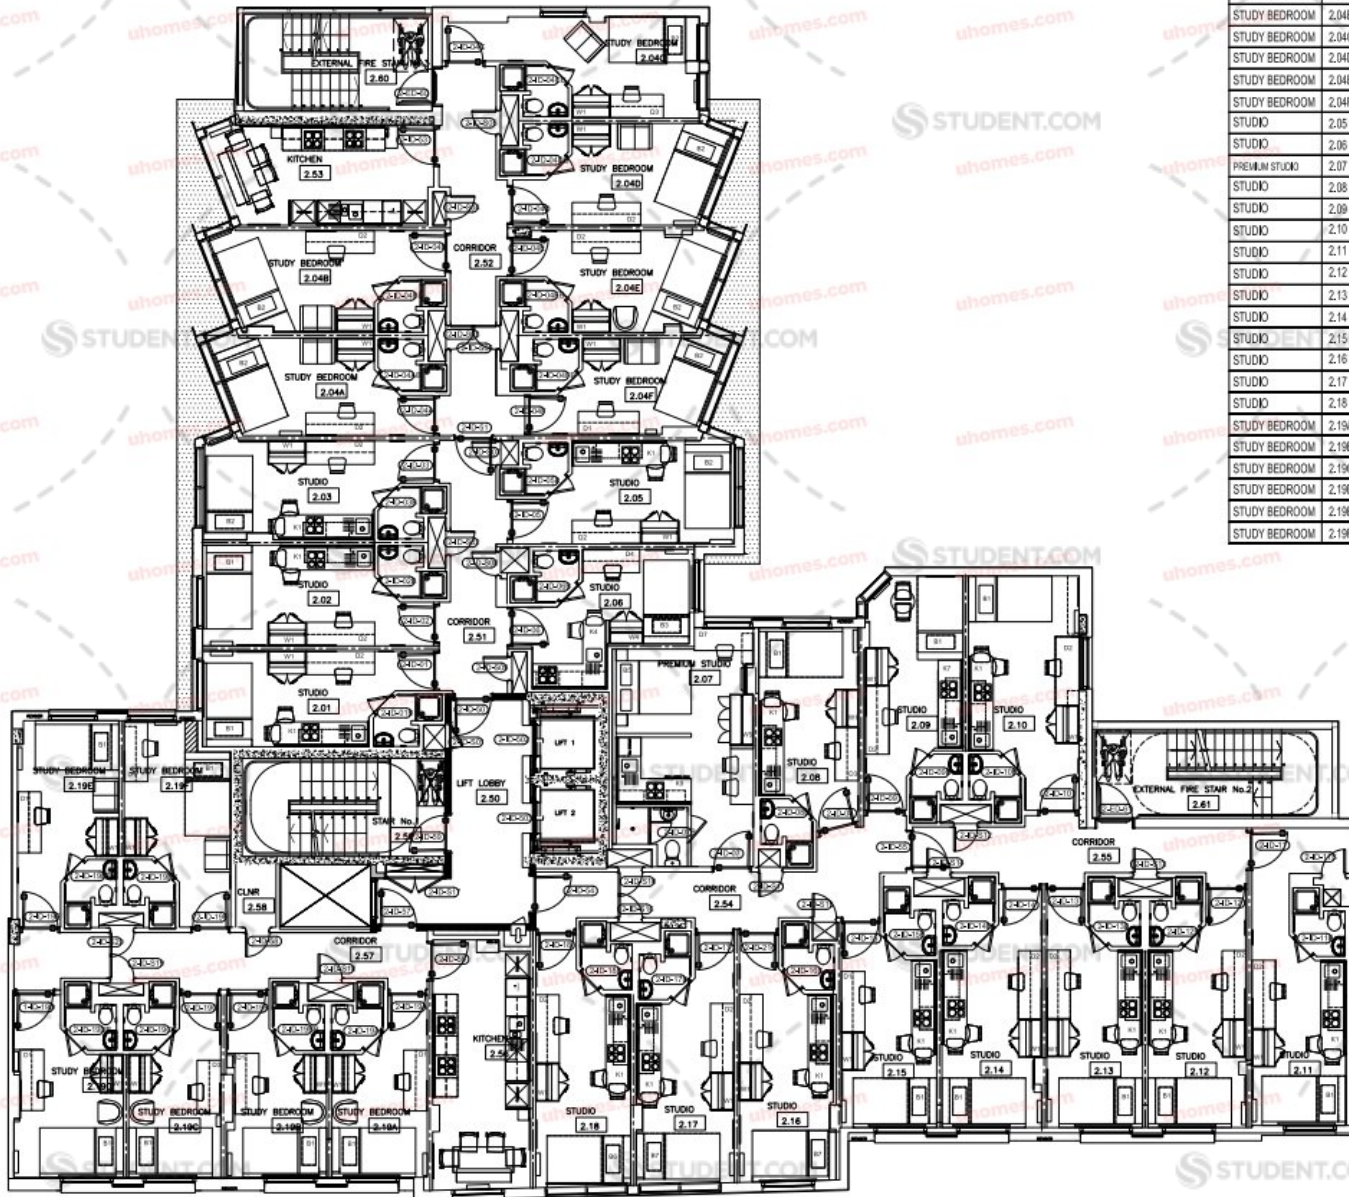

SCHEDULE OF ACCOMMODATION			
TYPE	No.	RDS	COMMENT
STUDIO	2.01	1E	
STUDIO	2.02	1E	
STUDIO	2.03	6E	
STUDY BEDROOM	2.04A	SB1	
STUDY BEDROOM	2.04B	SB1	
STUDY BEDROOM	2.04C	SB2	
STUDY BEDROOM	2.04D	SB1	
STUDY BEDROOM	2.04E	SB3	
STUDY BEDROOM	2.04F	SB4	
STUDIO	2.05	17E	
STUDIO	2.06	2E	Sheet 215
PREMIUM STUDIO	2.07	PS1	Sheet 232 Bathroom
STUDIO	2.08	3E	
STUDIO	2.09	4E	
STUDIO	2.10	5E	
STUDIO	2.11	1E	
STUDIO	2.12	1E	
STUDIO	2.13	1E	
STUDIO	2.14	1E	
STUDIO	2.15	16E	
STUDIO	2.16	18E	
STUDIO	2.17	18E	
STUDIO	2.18	19E	
STUDY BEDROOM	2.19A	SB6	
STUDY BEDROOM	2.19B	SB6	
STUDY BEDROOM	2.19C	SB6	
STUDY BEDROOM	2.19D	SB6	
STUDY BEDROOM	2.19E	SB7	
STUDY BEDROOM	2.19F	SB7	Sheet 219

SCHEDULE OF ACCOMMODATION			
	No.	RDS	COMMENT
LIFT LOBBY	2.50		
CORRIDOR	2.51		
CORRIDOR	2.52		
KITCHEN	2.53	6KS	
CORRIDOR	2.54		
CORRIDOR	2.55		
KITCHEN	2.56	6KL	Sheet 220
CORRIDOR	2.57		
CLEANERS CPD	2.58		
STAIR No.1	2.59		

Second Floor