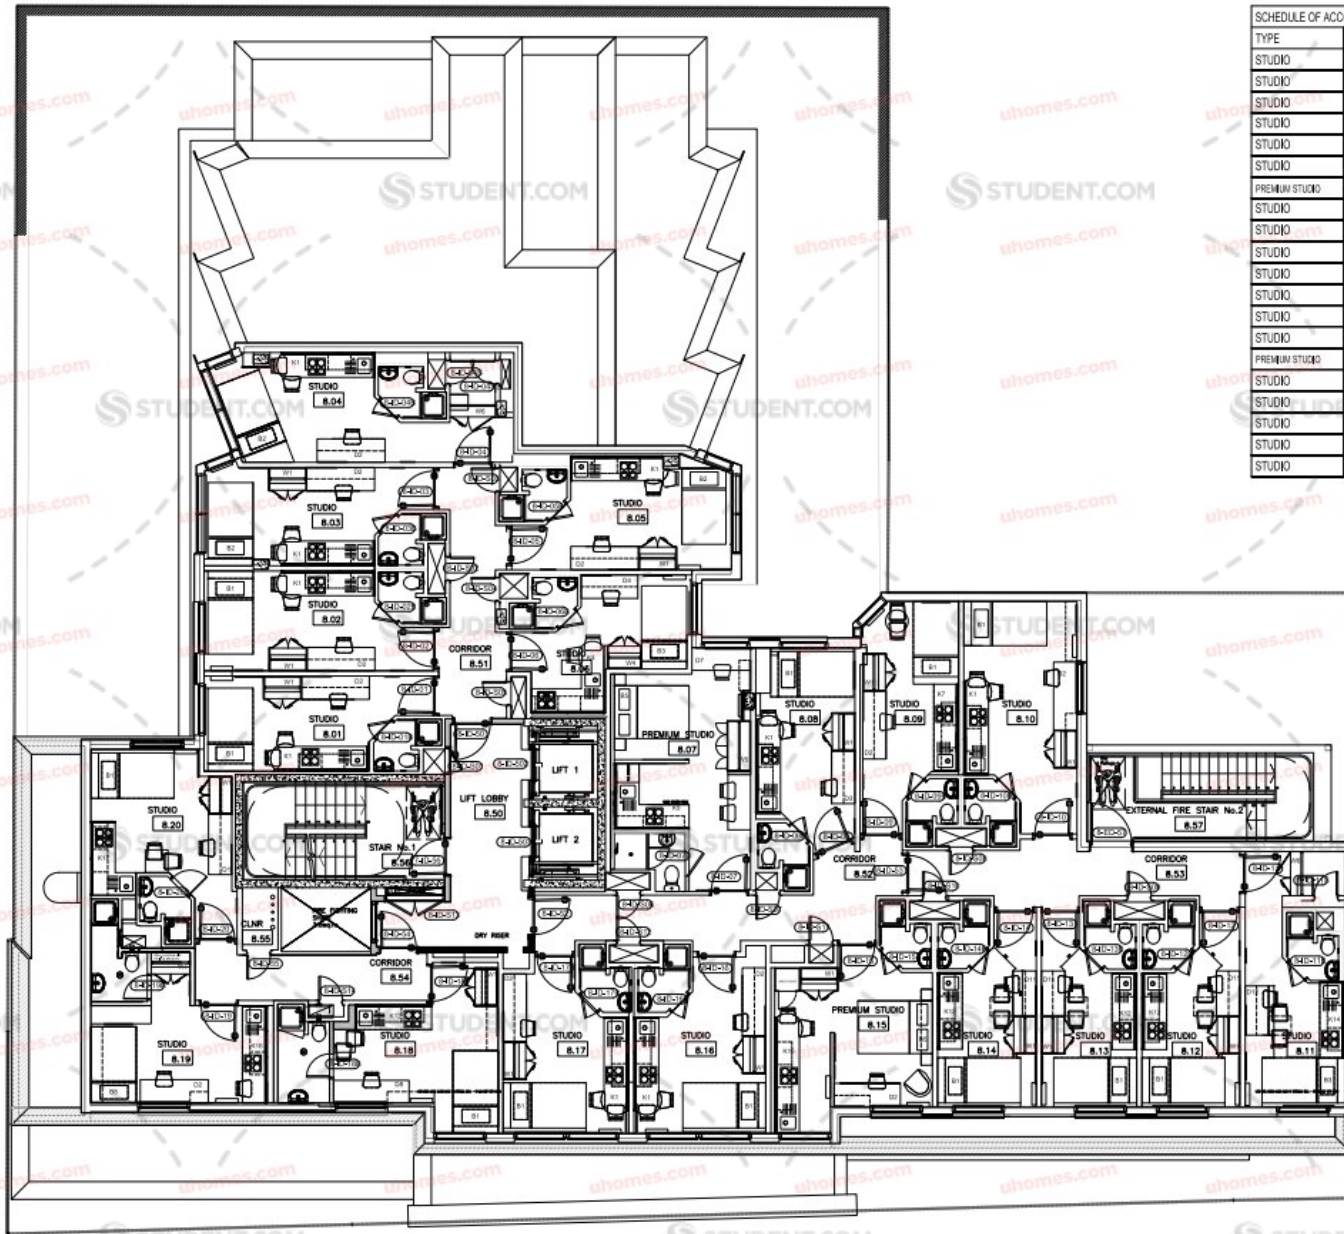

SCHEDULE OF ACCOMMODATION			
TYPE	No.	RDS	COMMENT
STUDIO	8.01	1E	
STUDIO	8.02	1E	
STUDIO	8.03	0E	
STUDIO	8.04	0E	
STUDIO	8.05	17E	
STUDIO	8.06	2E	
PREMIUM STUDIO	8.07	PS1	
STUDIO	8.08	3E	
STUDIO	8.09	4E	
STUDIO	8.10	5E	
STUDIO	8.11	15E	
STUDIO	8.12	14E	
STUDIO	8.13	14E	
STUDIO	8.14	14E	
PREMIUM STUDIO	8.15	PSS	Sheet 227
STUDIO	8.16	1E	
STUDIO	8.17	1E	
STUDIO	8.18	10E	
STUDIO	8.19	11E	
STUDIO	8.20	12E	

SCHEDULE OF ACCOMMODATION			
	No.	RDS	COMMENT
LIFT LOBBY	8.50		
CORRIDOR	8.51		
CORRIDOR	8.52		
CORRIDOR	8.53		
CORRIDOR	8.54		
CLEANERS CPD	8.55		
STAR No. 1	8.56		

Eighth Floor