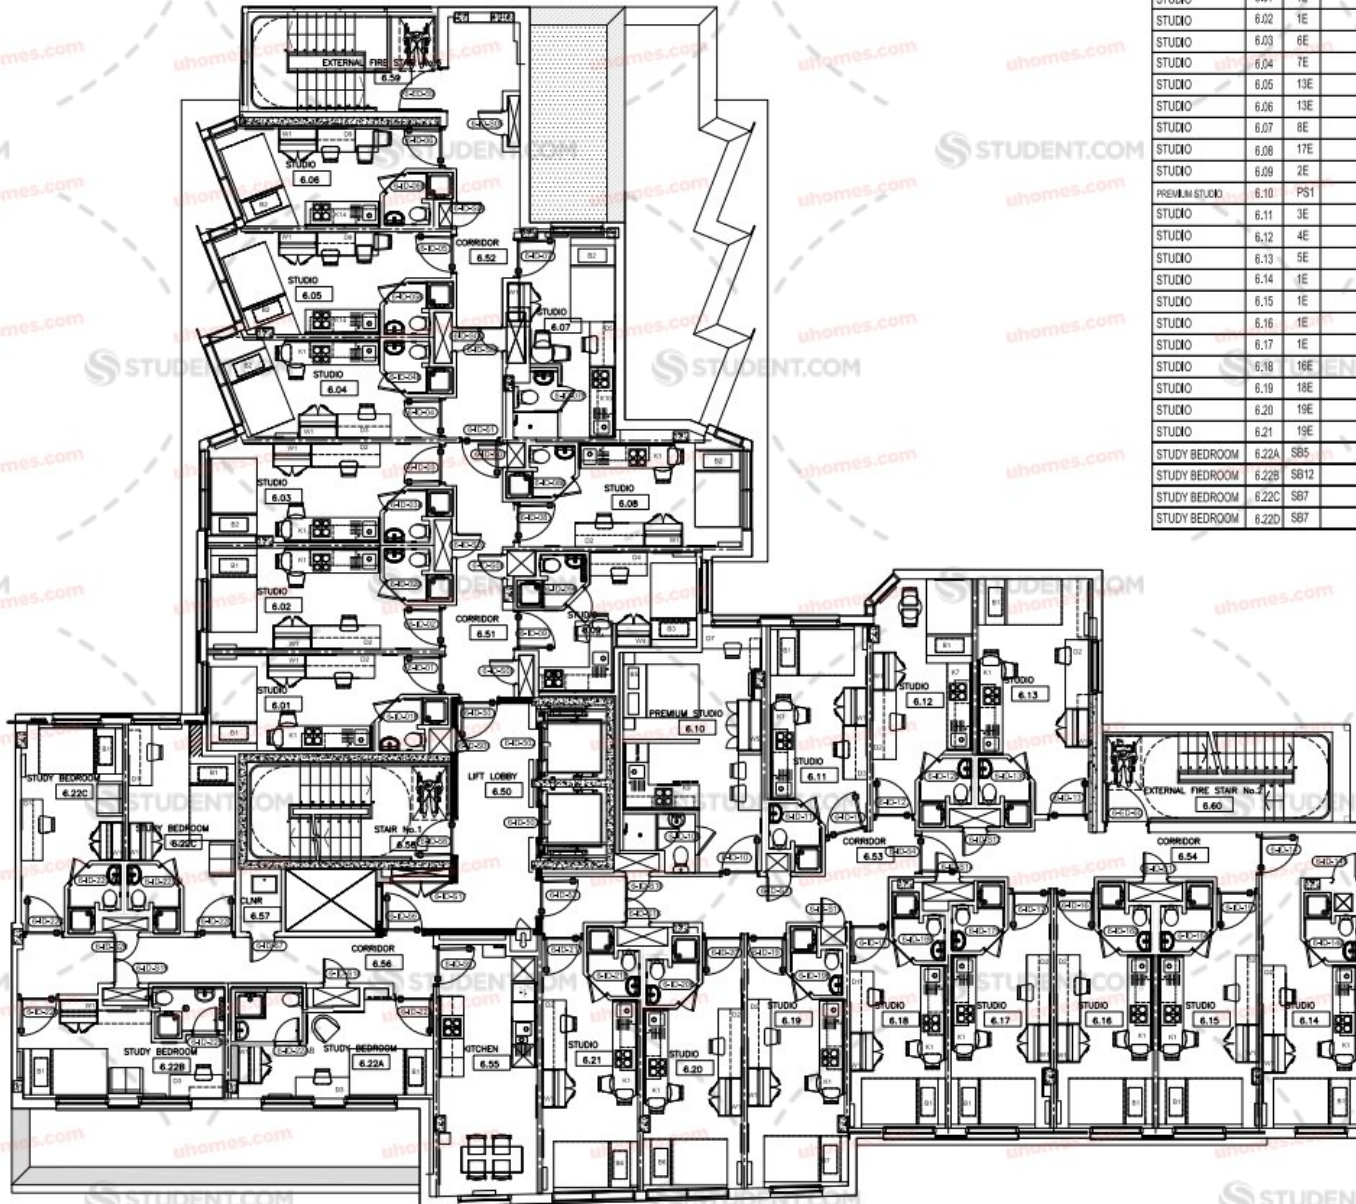

SCHEDULE OF ACCOMMODATION			
TYPE	No.	RDS	COMMENT
STUDIO	6.01	1E	
STUDIO	6.02	1E	
STUDIO	6.03	6E	
STUDIO	6.04	7E	
STUDIO	6.05	13E	
STUDIO	6.06	13E	
STUDIO	6.07	8E	
STUDIO	6.08	17E	
STUDIO	6.09	2E	
PREMIUM STUDIO	6.10	PS1	
STUDIO	6.11	3E	
STUDIO	6.12	4E	
STUDIO	6.13	5E	
STUDIO	6.14	1E	
STUDIO	6.15	1E	
STUDIO	6.16	1E	
STUDIO	6.17	1E	
STUDIO	6.18	16E	
STUDIO	6.19	12E	
STUDIO	6.20	19E	
STUDIO	6.21	19E	
STUDY BEDROOM	6.22A	SB5	
STUDY BEDROOM	6.22B	SB12	
STUDY BEDROOM	6.22C	SB7	
STUDY BEDROOM	6.22D	SB7	

SCHEDULE OF ACCOMMODATION			
TYPE	No.	RDS	COMMENT
LIFT LOBBY	6.50		
CORRIDOR	6.51		
CORRIDOR	6.52		
CORRIDOR	6.53		
CORRIDOR	6.54		
KITCHEN	6.55	4KL	Sheet 250
CORRIDOR	6.56		
CLEANERS CPD	6.57		
STAIR No.1	6.58		

Sixth Floor