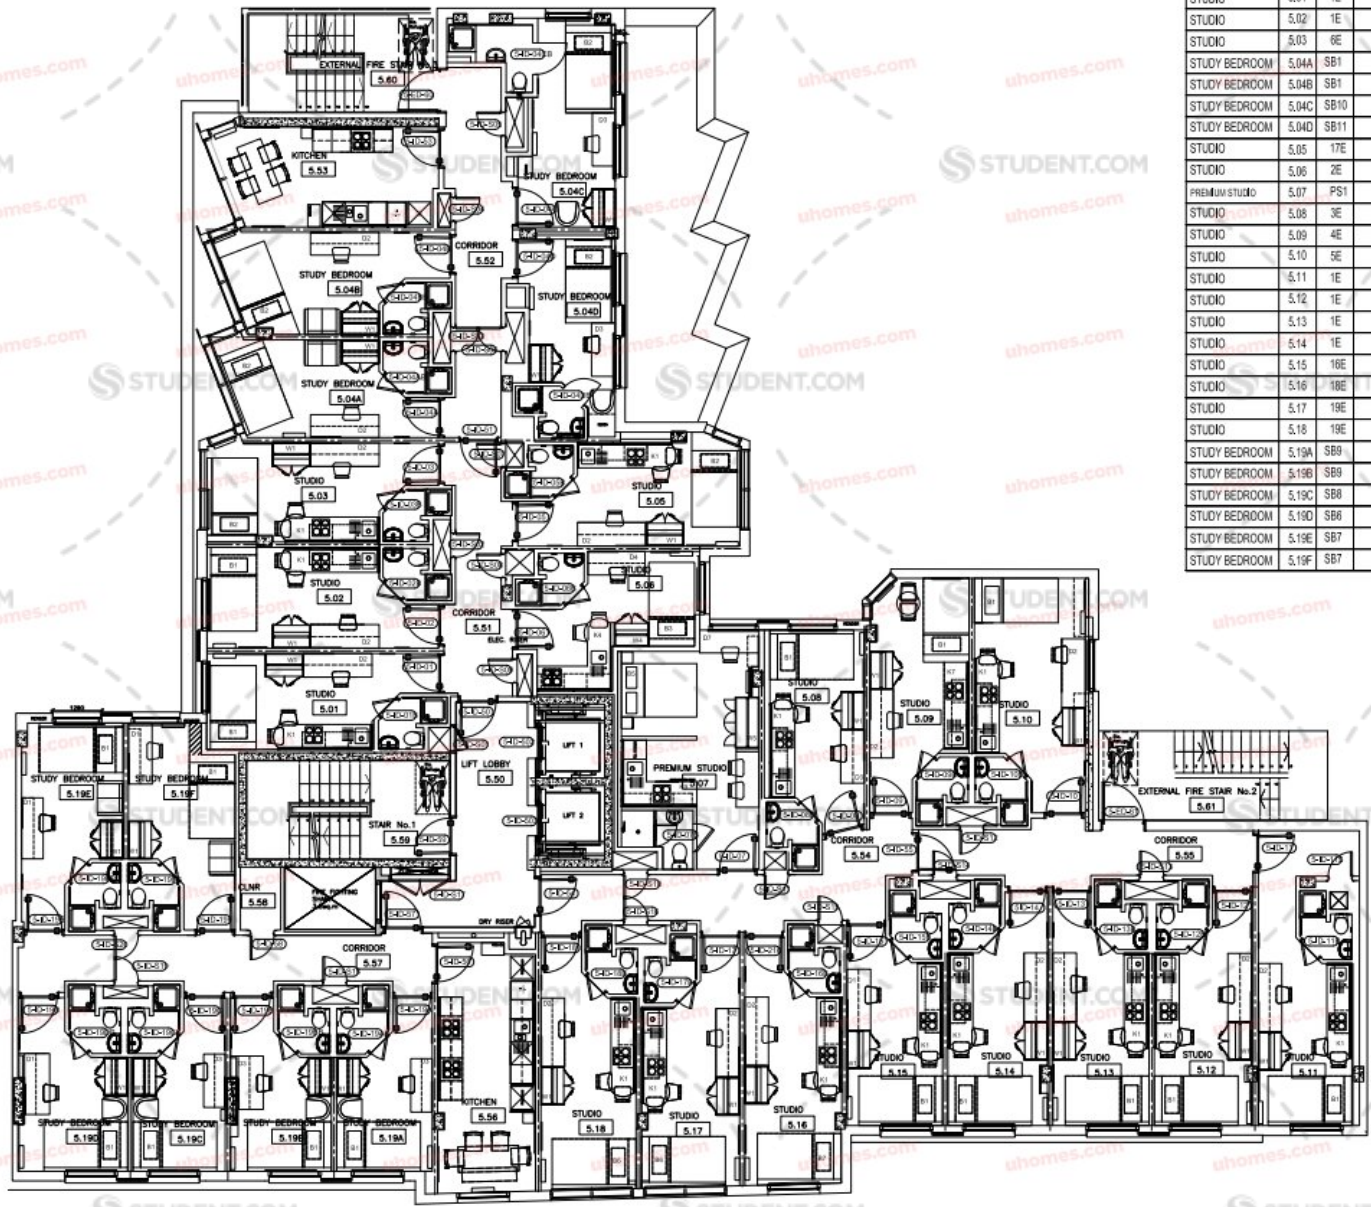

SCHEDULE OF ACCOMMODATION			
TYPE	No.	RDS	COMMENT
STUDIO	5.01	1E	
STUDIO	5.02	1E	
STUDIO	5.03	6E	
STUDY BEDROOM	5.04A	SB1	
STUDY BEDROOM	5.04B	SB1	
STUDY BEDROOM	5.04C	SB10	
STUDY BEDROOM	5.04D	SB11	
STUDIO	5.05	17E	
STUDIO	5.06	2E	
PREMIUM STUDIO	5.07	PS1	
STUDIO	5.08	3E	
STUDIO	5.09	4E	
STUDIO	5.10	5E	
STUDIO	5.11	1E	
STUDIO	5.12	1E	
STUDIO	5.13	1E	
STUDIO	5.14	1E	
STUDIO	5.15	16E	
STUDIO	5.16	18E	
STUDIO	5.17	19E	
STUDIO	5.18	19E	
STUDY BEDROOM	5.19A	SB9	
STUDY BEDROOM	5.19B	SB9	
STUDY BEDROOM	5.19C	SB8	
STUDY BEDROOM	5.19D	SB8	
STUDY BEDROOM	5.19E	SB7	
STUDY BEDROOM	5.19F	SB7	

SCHEDULE OF ACCOMMODATION			
	No.	RDS	COMMENT
LIFT LOBBY	5.50		
CORRIDOR	5.51		
CORRIDOR	5.52		
KITCHEN	5.53	4KL	
CORRIDOR	5.54		
CORRIDOR	5.55		
KITCHEN	5.56	6KL	
CORRIDOR	5.57		
CLEANERS CPD	5.58		
STAIR No.1	5.59		

Fifth Floor