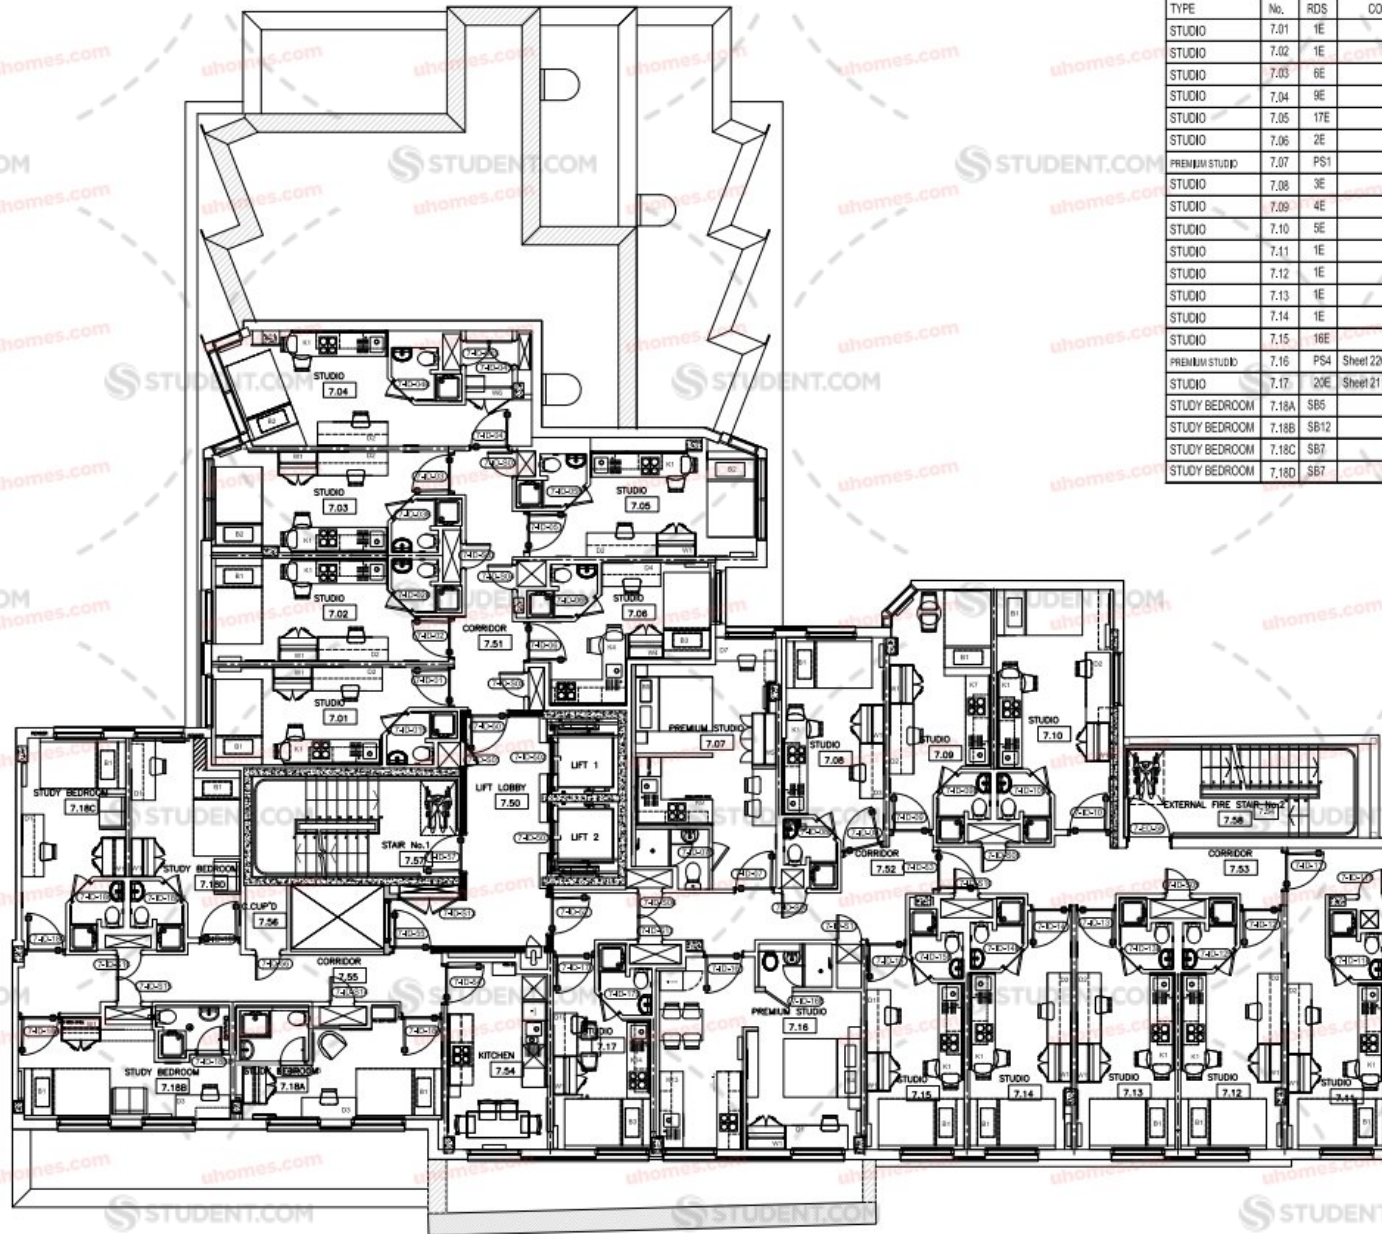

SCHEDULE OF ACCOMMODATION			
TYPE	No.	RDS	COMMENT
STUDIO	7.01	1E	
STUDIO	7.02	1E	
STUDIO	7.03	6E	
STUDIO	7.04	9E	
STUDIO	7.05	17E	
STUDIO	7.06	2E	
PREMIUM STUDIO	7.07	PS1	
STUDIO	7.08	3E	
STUDIO	7.09	4E	
STUDIO	7.10	5E	
STUDIO	7.11	1E	
STUDIO	7.12	1E	
STUDIO	7.13	1E	
STUDIO	7.14	1E	
STUDIO	7.15	16E	
PREMIUM STUDIO	7.16	PS4	Sheet 226
STUDIO	7.17	20E	Sheet 211
STUDY BEDROOM	7.18A	SB9	
STUDY BEDROOM	7.18B	SB12	
STUDY BEDROOM	7.18C	SB7	
STUDY BEDROOM	7.18D	SB7	

SCHEDULE OF ACCOMMODATION			
	No.	RDS	COMMENT
LIFT LOBBY	7.50		
CORRIDOR	7.51		
CORRIDOR	7.52		
CORRIDOR	7.53		
KITCHEN	7.54	4KS	Sheet 221
CORRIDOR	7.55		
CLEANERS CPD	7.56		
STAIR No:1	7.57		

Seventh Floor