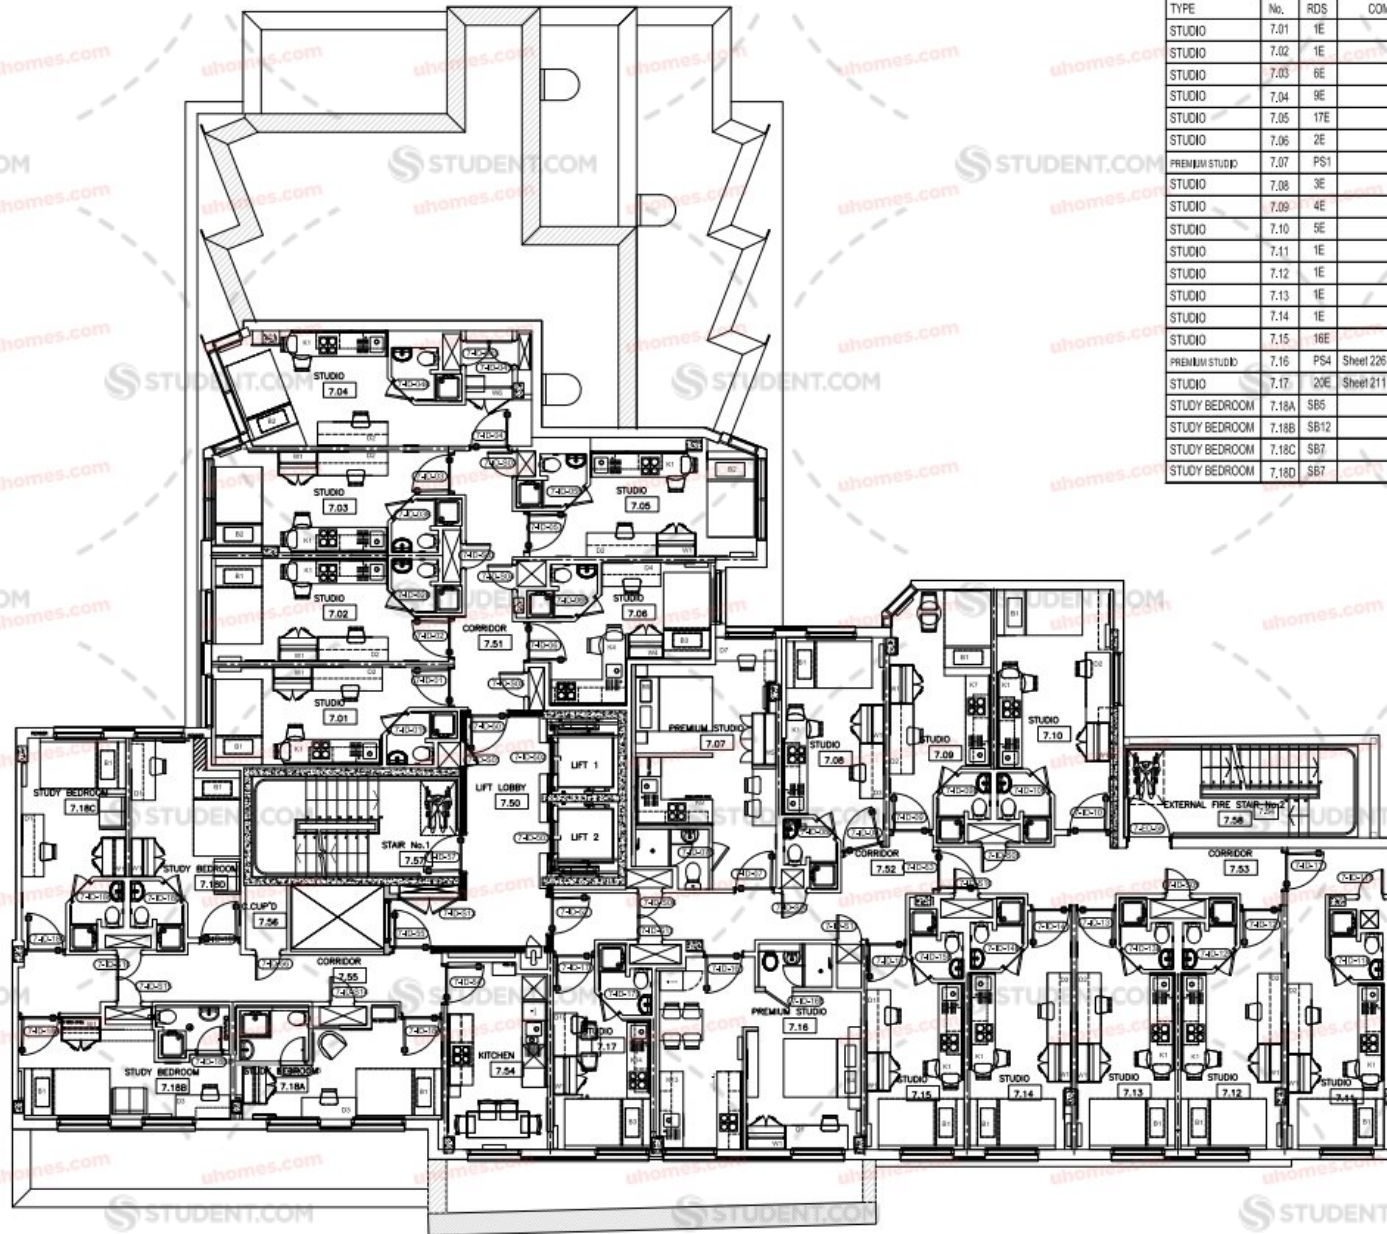

SCHEDULE OF ACCOMMODATION			
TYPE	No.	RDS	COMMENT
STUDIO	7.01	1E	
STUDIO	7.02	1E	
STUDIO	7.03	6E	
STUDIO	7.04	9E	
STUDIO	7.05	17E	
STUDIO	7.06	2E	
PREMIUM STUDIO	7.07	PS1	
STUDIO	7.08	3E	
STUDIO	7.09	4E	
STUDIO	7.10	5E	
STUDIO	7.11	1E	
STUDIO	7.12	1E	
STUDIO	7.13	1E	
STUDIO	7.14	1E	
STUDIO	7.15	16E	
PREMIUM STUDIO	7.16	PS4	Sheet 226
STUDIO	7.17	20E	Sheet 211
STUDY BEDROOM	7.18A	SB9	
STUDY BEDROOM	7.18B	SB12	
STUDY BEDROOM	7.18C	SB7	
STUDY BEDROOM	7.18D	SB7	

SCHEDULE OF ACCOMMODATION			
	No.	RDS	COMMENT
LIFT LOBBY	7.50		
CORRIDOR	7.51		
CORRIDOR	7.52		
CORRIDOR	7.53		
KITCHEN	7.54	4KS	Sheet 221
CORRIDOR	7.55		
CLEANERS CPD	7.56		
STAIR No:1	7.57		

Seventh Floor