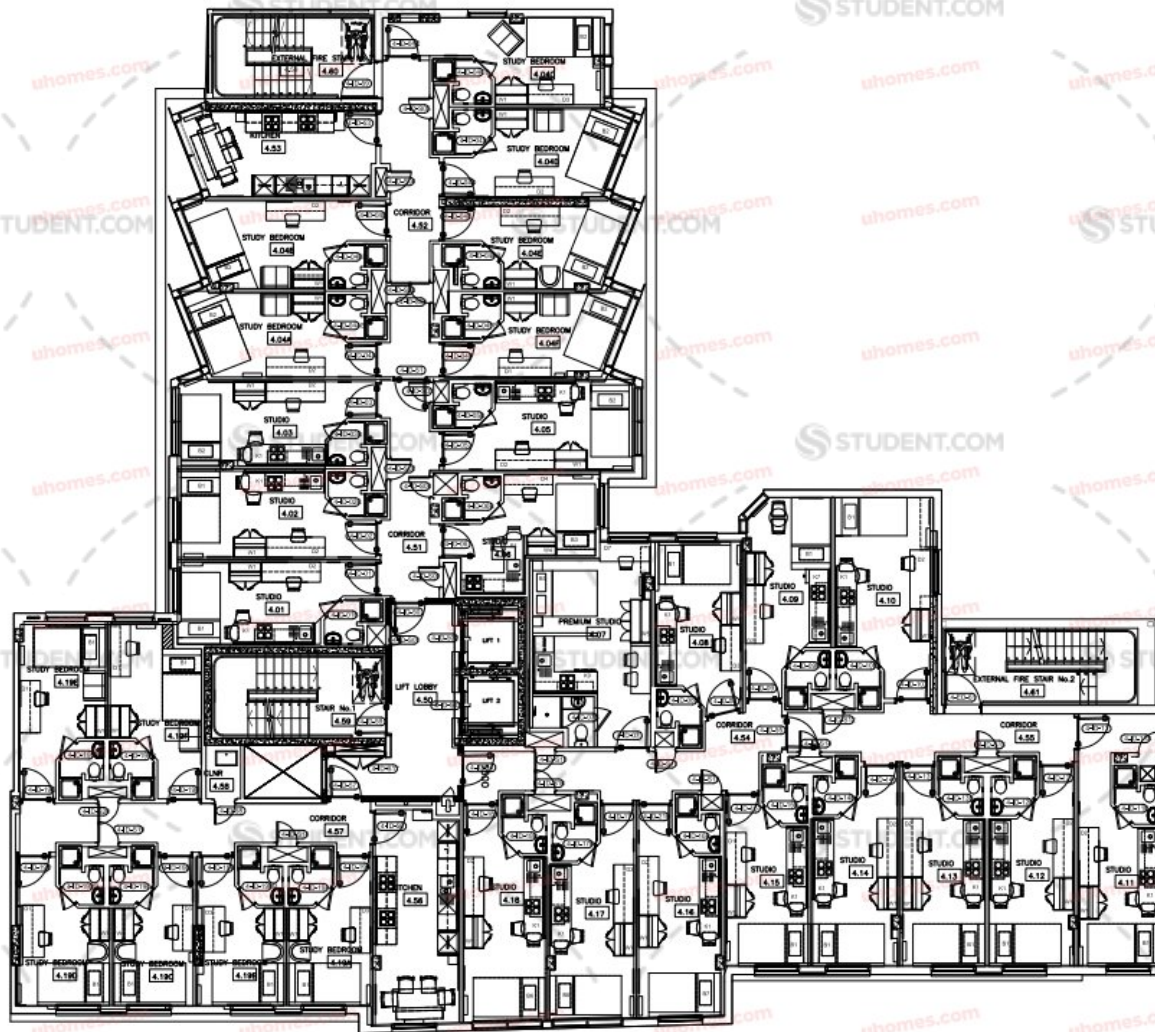

SCHEDULE OF ACCOMMODATION			
TYPE	No.	RDS	COMMENT
STUDIO	4.01	1E	
STUDIO	4.02	1E	
STUDIO	4.03	0E	
STUDY BEDROOM	4.04A	S81	
STUDY BEDROOM	4.04B	S81	
STUDY BEDROOM	4.04C	S82	
STUDY BEDROOM	4.04D	S81	
STUDY BEDROOM	4.04E	S83	
STUDY BEDROOM	4.04F	S84	
STUDIO	4.05	17E	
STUDIO	4.06	2E	
PREMIUM STUDIO	4.07	PS1	
STUDIO	4.08	3E	
STUDIO	4.09	4E	
STUDIO	4.10	0E	
STUDIO	4.11	1E	
STUDIO	4.12	1E	
STUDIO	4.13	1E	
STUDIO	4.14	1E	
STUDIO	4.15	19E	
STUDIO	4.16	19E	
STUDIO	4.17	19E	
STUDIO	4.18	19E	
STUDY BEDROOM	4.19A	S89	
STUDY BEDROOM	4.19B	S89	
STUDY BEDROOM	4.19C	S88	
STUDY BEDROOM	4.19D	S88	
STUDY BEDROOM	4.19E	S87	
STUDY BEDROOM	4.19F	S87	

SCHEDULE OF ACCOMMODATION			
TYPE	No.	RDS	COMMENT
LIFT LOBBY	4.50		
CORRIDOR	4.51		
CORRIDOR	4.52		
KITCHEN	4.53	8KS	
CORRIDOR	4.54		
CORRIDOR	4.55		
KITCHEN	4.56	8KL	
CORRIDOR	4.57		
CLEANERS CPD	4.38		
STAR No.1	4.39		

Fourth Floor