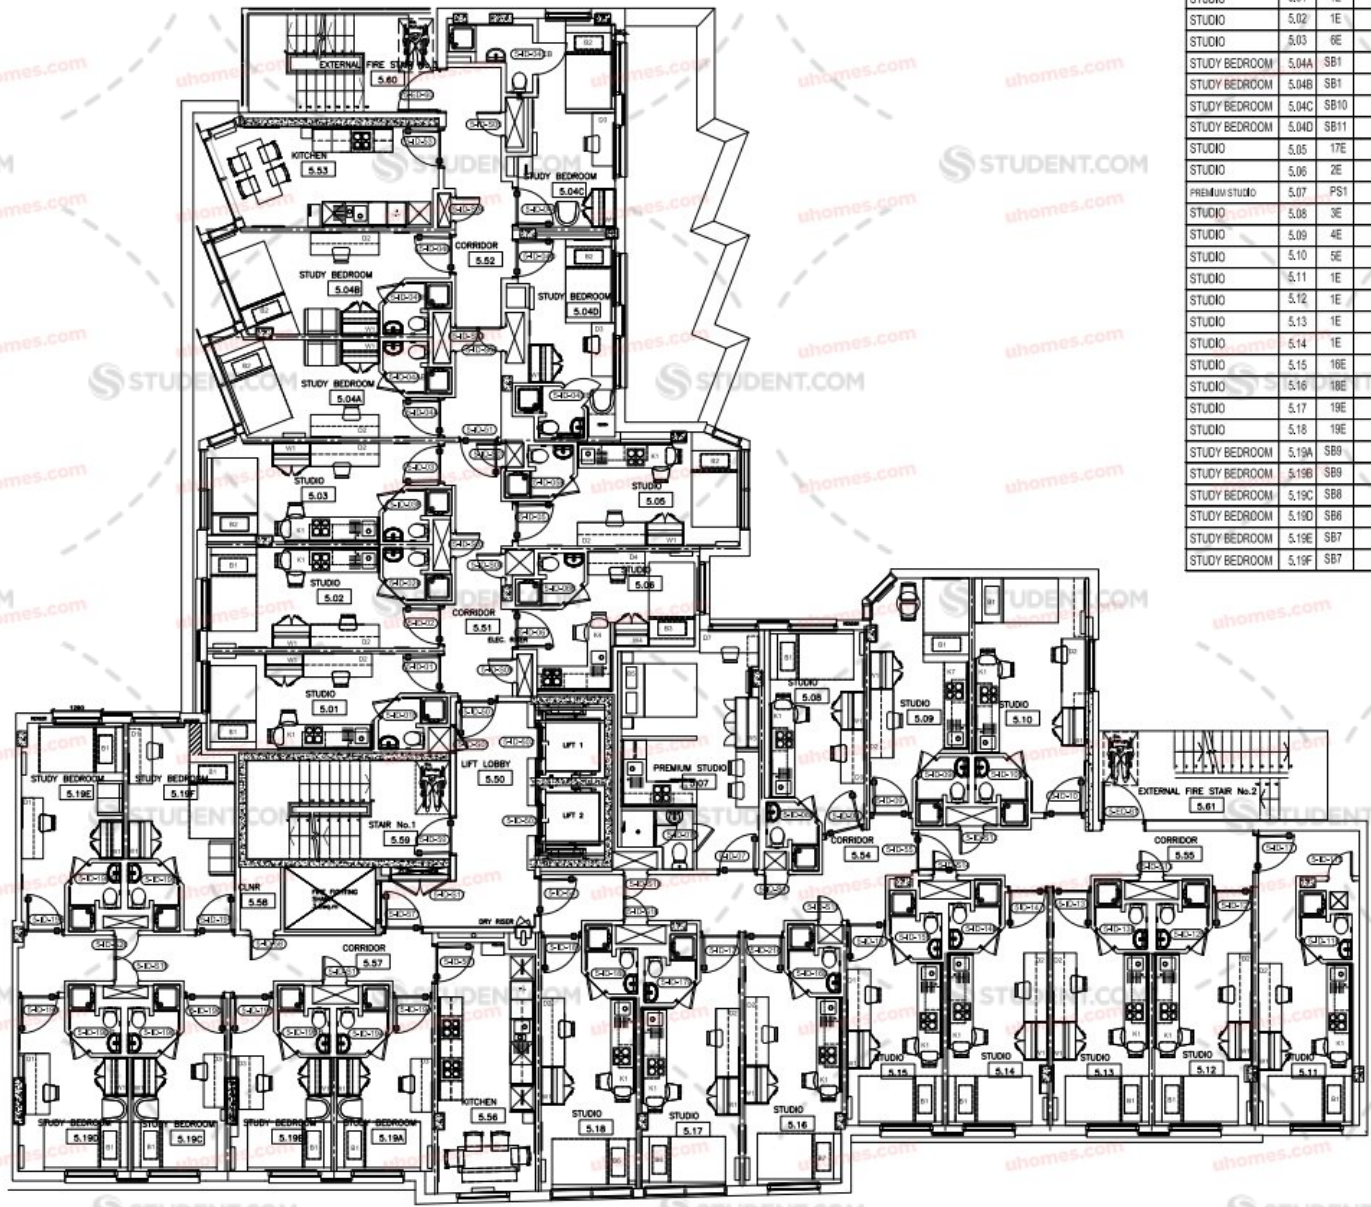

SCHEDULE OF ACCOMMODATION			
TYPE	No.	RDS	COMMENT
STUDIO	5.01	1E	
STUDIO	5.02	1E	
STUDIO	5.03	6E	
STUDY BEDROOM	5.04A	SB1	
STUDY BEDROOM	5.04B	SB1	
STUDY BEDROOM	5.04C	SB10	
STUDY BEDROOM	5.04D	SB11	
STUDIO	5.05	17E	
STUDIO	5.06	2E	
PREMIUM STUDIO	5.07	PS1	
STUDIO	5.08	3E	
STUDIO	5.09	4E	
STUDIO	5.10	5E	
STUDIO	5.11	1E	
STUDIO	5.12	1E	
STUDIO	5.13	1E	
STUDIO	5.14	1E	
STUDIO	5.15	16E	
STUDIO	5.16	16E	
STUDIO	5.17	19E	
STUDIO	5.18	19E	
STUDY BEDROOM	5.19A	SB9	
STUDY BEDROOM	5.19B	SB9	
STUDY BEDROOM	5.19C	SB8	
STUDY BEDROOM	5.19D	SB8	
STUDY BEDROOM	5.19E	SB7	
STUDY BEDROOM	5.19F	SB7	

SCHEDULE OF ACCOMMODATION			
	No.	RDS	COMMENT
LIFT LOBBY	5.50		
CORRIDOR	5.51		
CORRIDOR	5.52		
KITCHEN	5.53	4KL	
CORRIDOR	5.54		
CORRIDOR	5.55		
KITCHEN	5.56	6KL	
CORRIDOR	5.57		
CLEANERS CPD	5.58		
STAIR No.1	5.59		

Fifth Floor