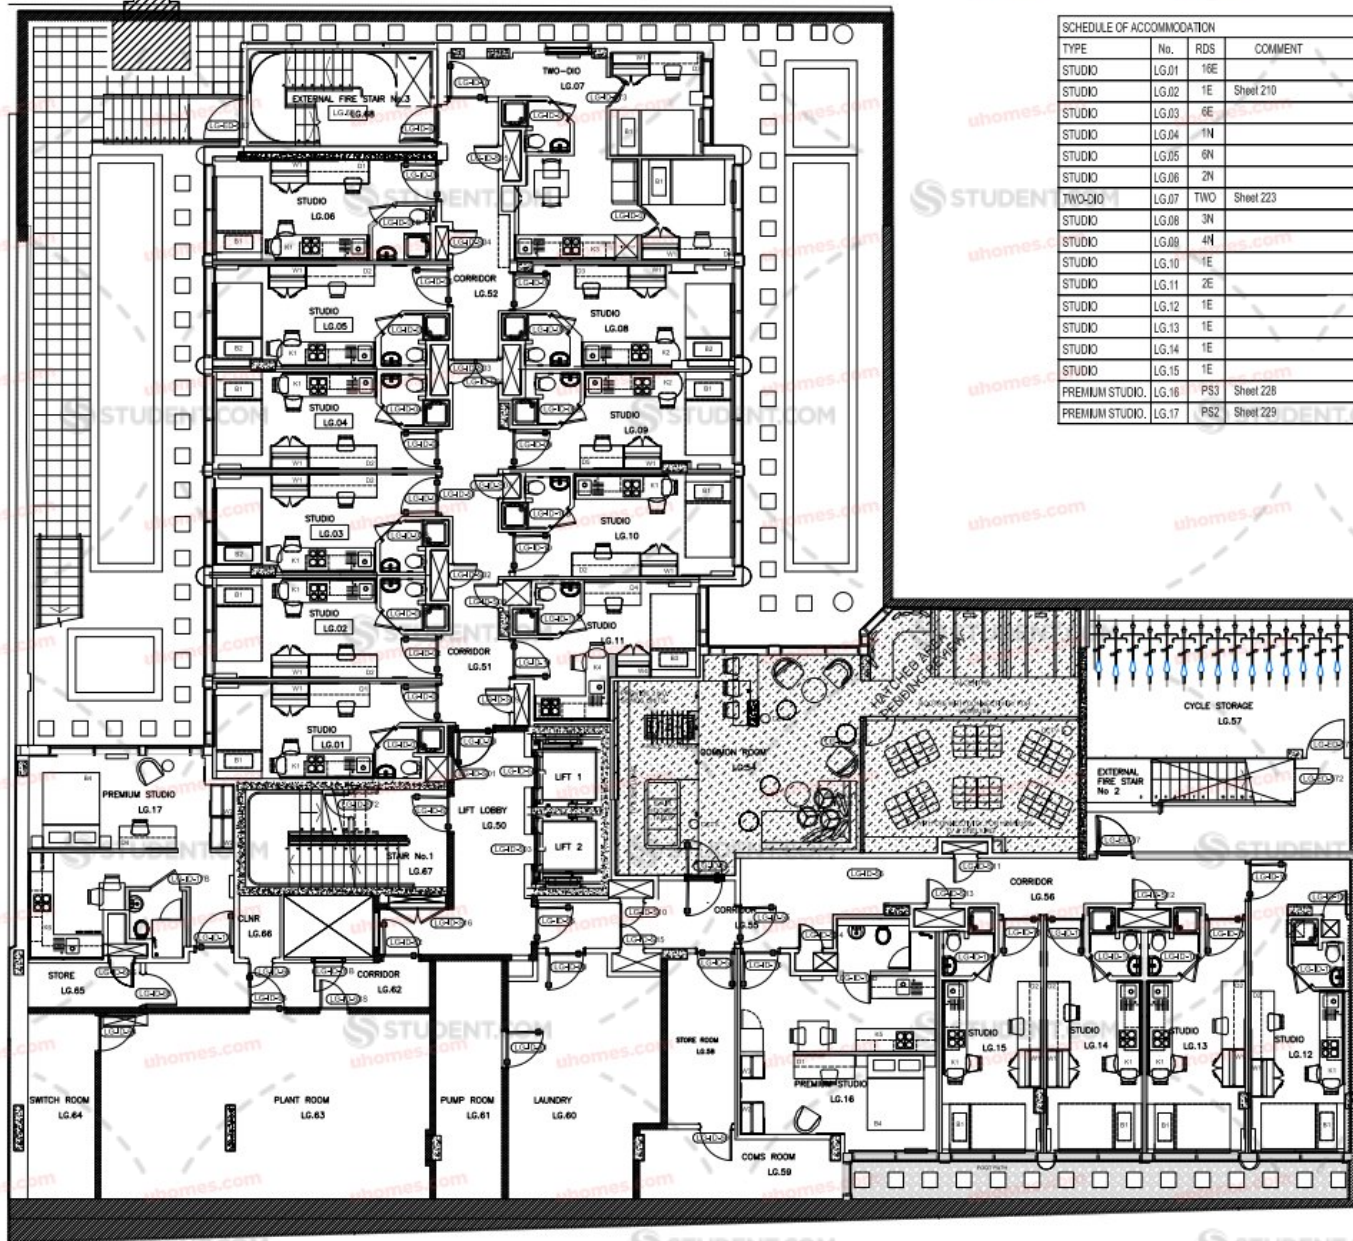

SCHEDULE OF ACCOMMODATION			
TYPE	No.	RDS	COMMENT
STUDIO	LG.01	16E	
STUDIO	LG.02	1E	Sheet 210
STUDIO	LG.03	6E	
STUDIO	LG.04	11N	
STUDIO	LG.05	8N	
STUDIO	LG.06	2N	
TWO-DIG	LG.07	TWO	Sheet 223
STUDIO	LG.08	3N	
STUDIO	LG.09	4N	
STUDIO	LG.10	1E	
STUDIO	LG.11	2E	
STUDIO	LG.12	1E	
STUDIO	LG.13	1E	
STUDIO	LG.14	1E	
STUDIO	LG.15	1E	
PREMIUM STUDIO	LG.16	PS3	Sheet 228
PREMIUM STUDIO	LG.17	PSZ	Sheet 229

SCHEDULE OF ACCOMMODATION			
	No.	RDS	COMMENT
LIFT LOBBY	LG.50		
CORRIDOR	LG.51		(omitted)
CORRIDOR	LG.52		
AWC	LG.53		
COMMON ROOM	LG.54		
CORRIDOR	LG.55		
CORRIDOR	LG.56		(omitted)
CYCLE STORAGE	LG.57		
STORE ROOM	LG.58		
COMMON ROOM	LG.59		
CORRIDOR	LG.55		
CORRIDOR	LG.56		
CYCLE STORAGE	LG.57		
STORE ROOM	LG.58		
COMMON ROOM	LG.59		
LAUNDRY	LG.60		
PUMP ROOM	LG.61		
CORRIDOR	LG.62		
PLANT ROOM	LG.63		
SWITCH ROOM	LG.64		
STORE	LG.65		
CLEANERS CPD	LG.66		
STAR No.1	LG.67		

Lower Ground Floor