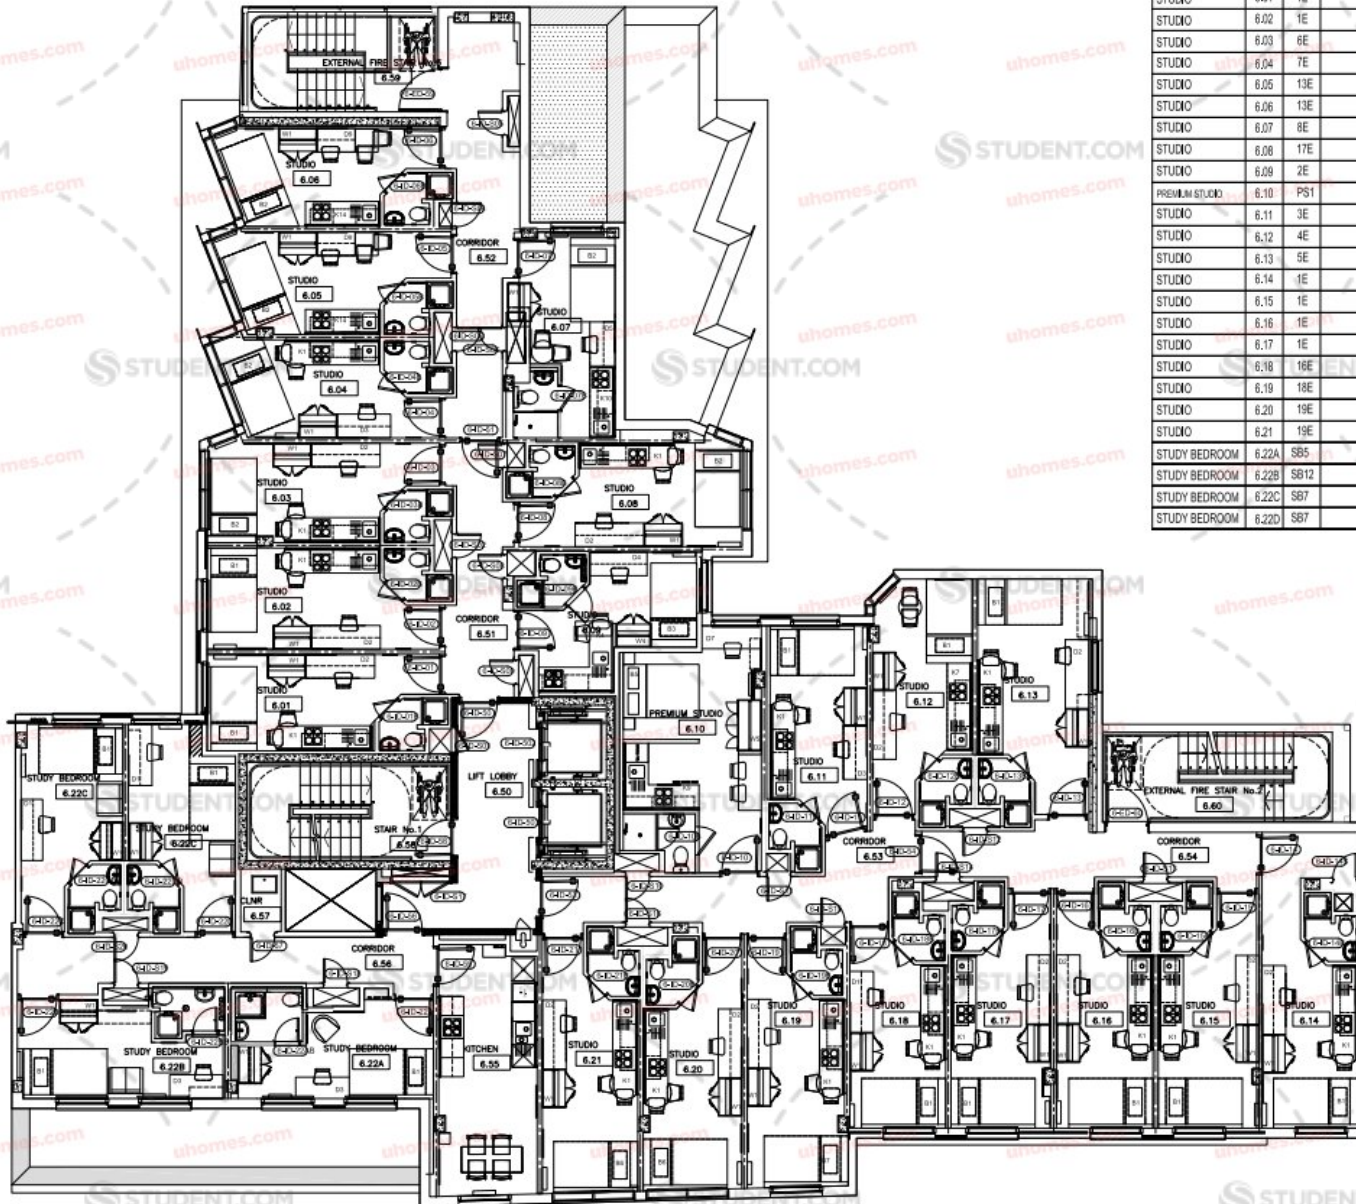

SCHEDULE OF ACCOMMODATION			
TYPE	No.	RDS	COMMENT
STUDIO	6.01	1E	
STUDIO	6.02	1E	
STUDIO	6.03	6E	
STUDIO	6.04	7E	
STUDIO	6.05	13E	
STUDIO	6.06	13E	
STUDIO	6.07	8E	
STUDIO	6.08	17E	
STUDIO	6.09	2E	
PREMIUM STUDIO	6.10	PS1	
STUDIO	6.11	3E	
STUDIO	6.12	4E	
STUDIO	6.13	5E	
STUDIO	6.14	1E	
STUDIO	6.15	1E	
STUDIO	6.16	1E	
STUDIO	6.17	1E	
STUDIO	6.18	16E	
STUDIO	6.19	12E	
STUDIO	6.20	19E	
STUDIO	6.21	19E	
STUDY BEDROOM	6.22A	SB5	
STUDY BEDROOM	6.22B	SB12	
STUDY BEDROOM	6.22C	SB7	
STUDY BEDROOM	6.22D	SB7	

SCHEDULE OF ACCOMMODATION			
	No.	RDS	COMMENT
LIFT LOBBY	6.50		
CORRIDOR	6.51		
CORRIDOR	6.52		
CORRIDOR	6.53		
CORRIDOR	6.54		
KITCHEN	6.55	4KL	Sheet 250
CORRIDOR	6.56		
CLEANERS CPD	6.57		
STAIR No.1	6.58		

Sixth Floor